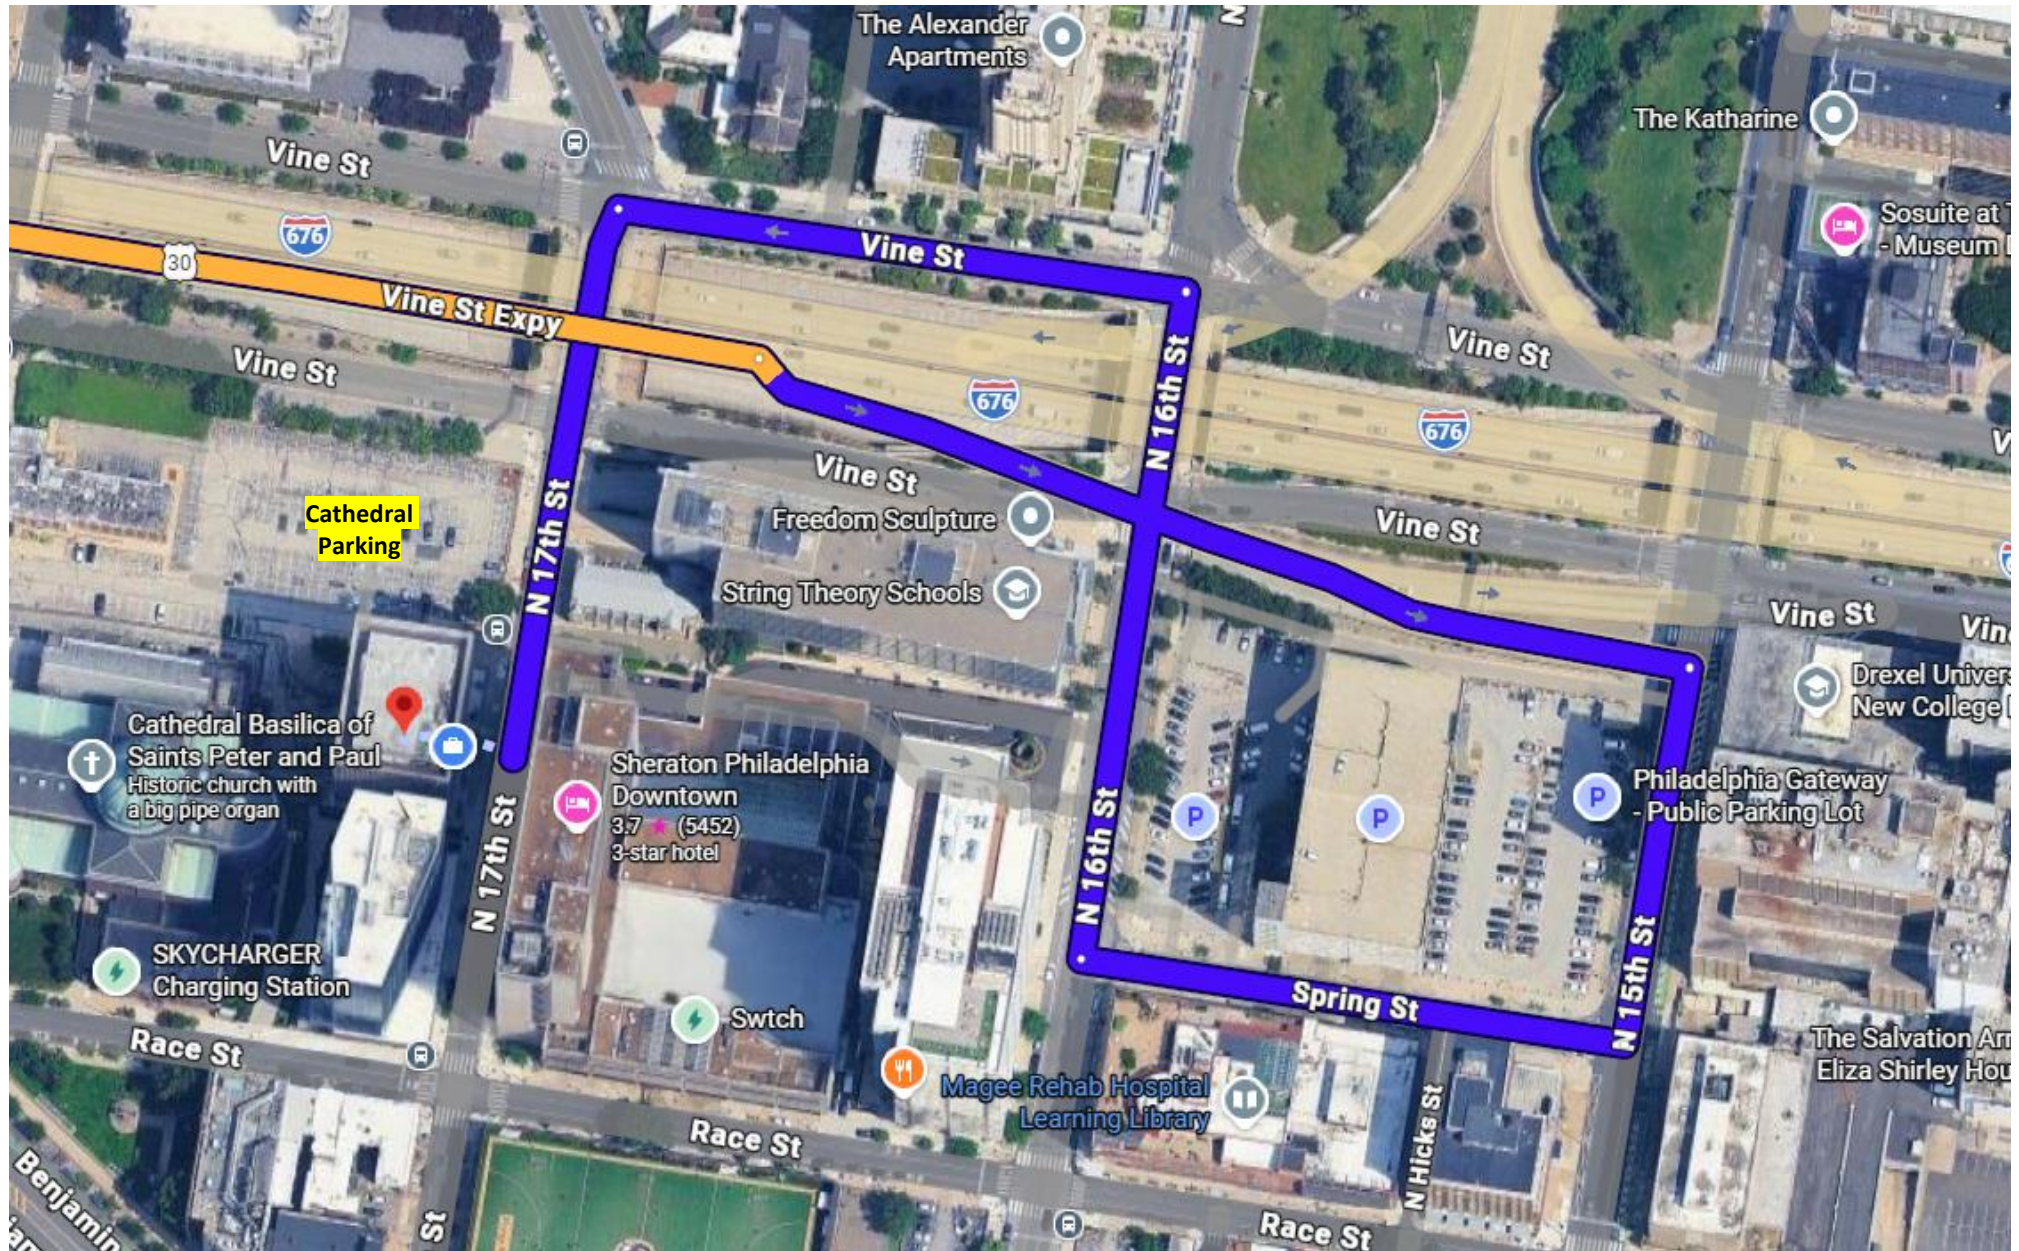

DRIVING TO THE CATHEDRAL FOR THE NATIONAL EUCHARISTIC PILGRIMAGE EVENTS

Traveling **EAST** on the Vine St Expressway/676

Over July 4th weekend, much of Center City Philadelphia will be closed to car traffic. To get to the Cathedral, please use these directions:

- **Traveling East on the Vine St Expressway/676**, take the right-hand exit towards Central Phila and follow map below.
- **Cathedral Parking Lot GPS Address:** 222 N. 17th Street, Philadelphia, PA 19103

DRIVING TO THE CATHEDRAL FOR THE NATIONAL EUCHARISTIC PILGRIMAGE EVENTS

Traveling **WEST** on the Vine St Expressway/676

Over July 4th weekend, much of Center City Philadelphia will be closed to car traffic. To get to the Cathedral, please use these directions:

- **Traveling West on the Vine St Expressway/676**, take the exit for PA-611/Broad St/Central Phila and follow map below.
- **Cathedral Parking Lot GPS Address: 222 N. 17th Street, Philadelphia, PA 19103**