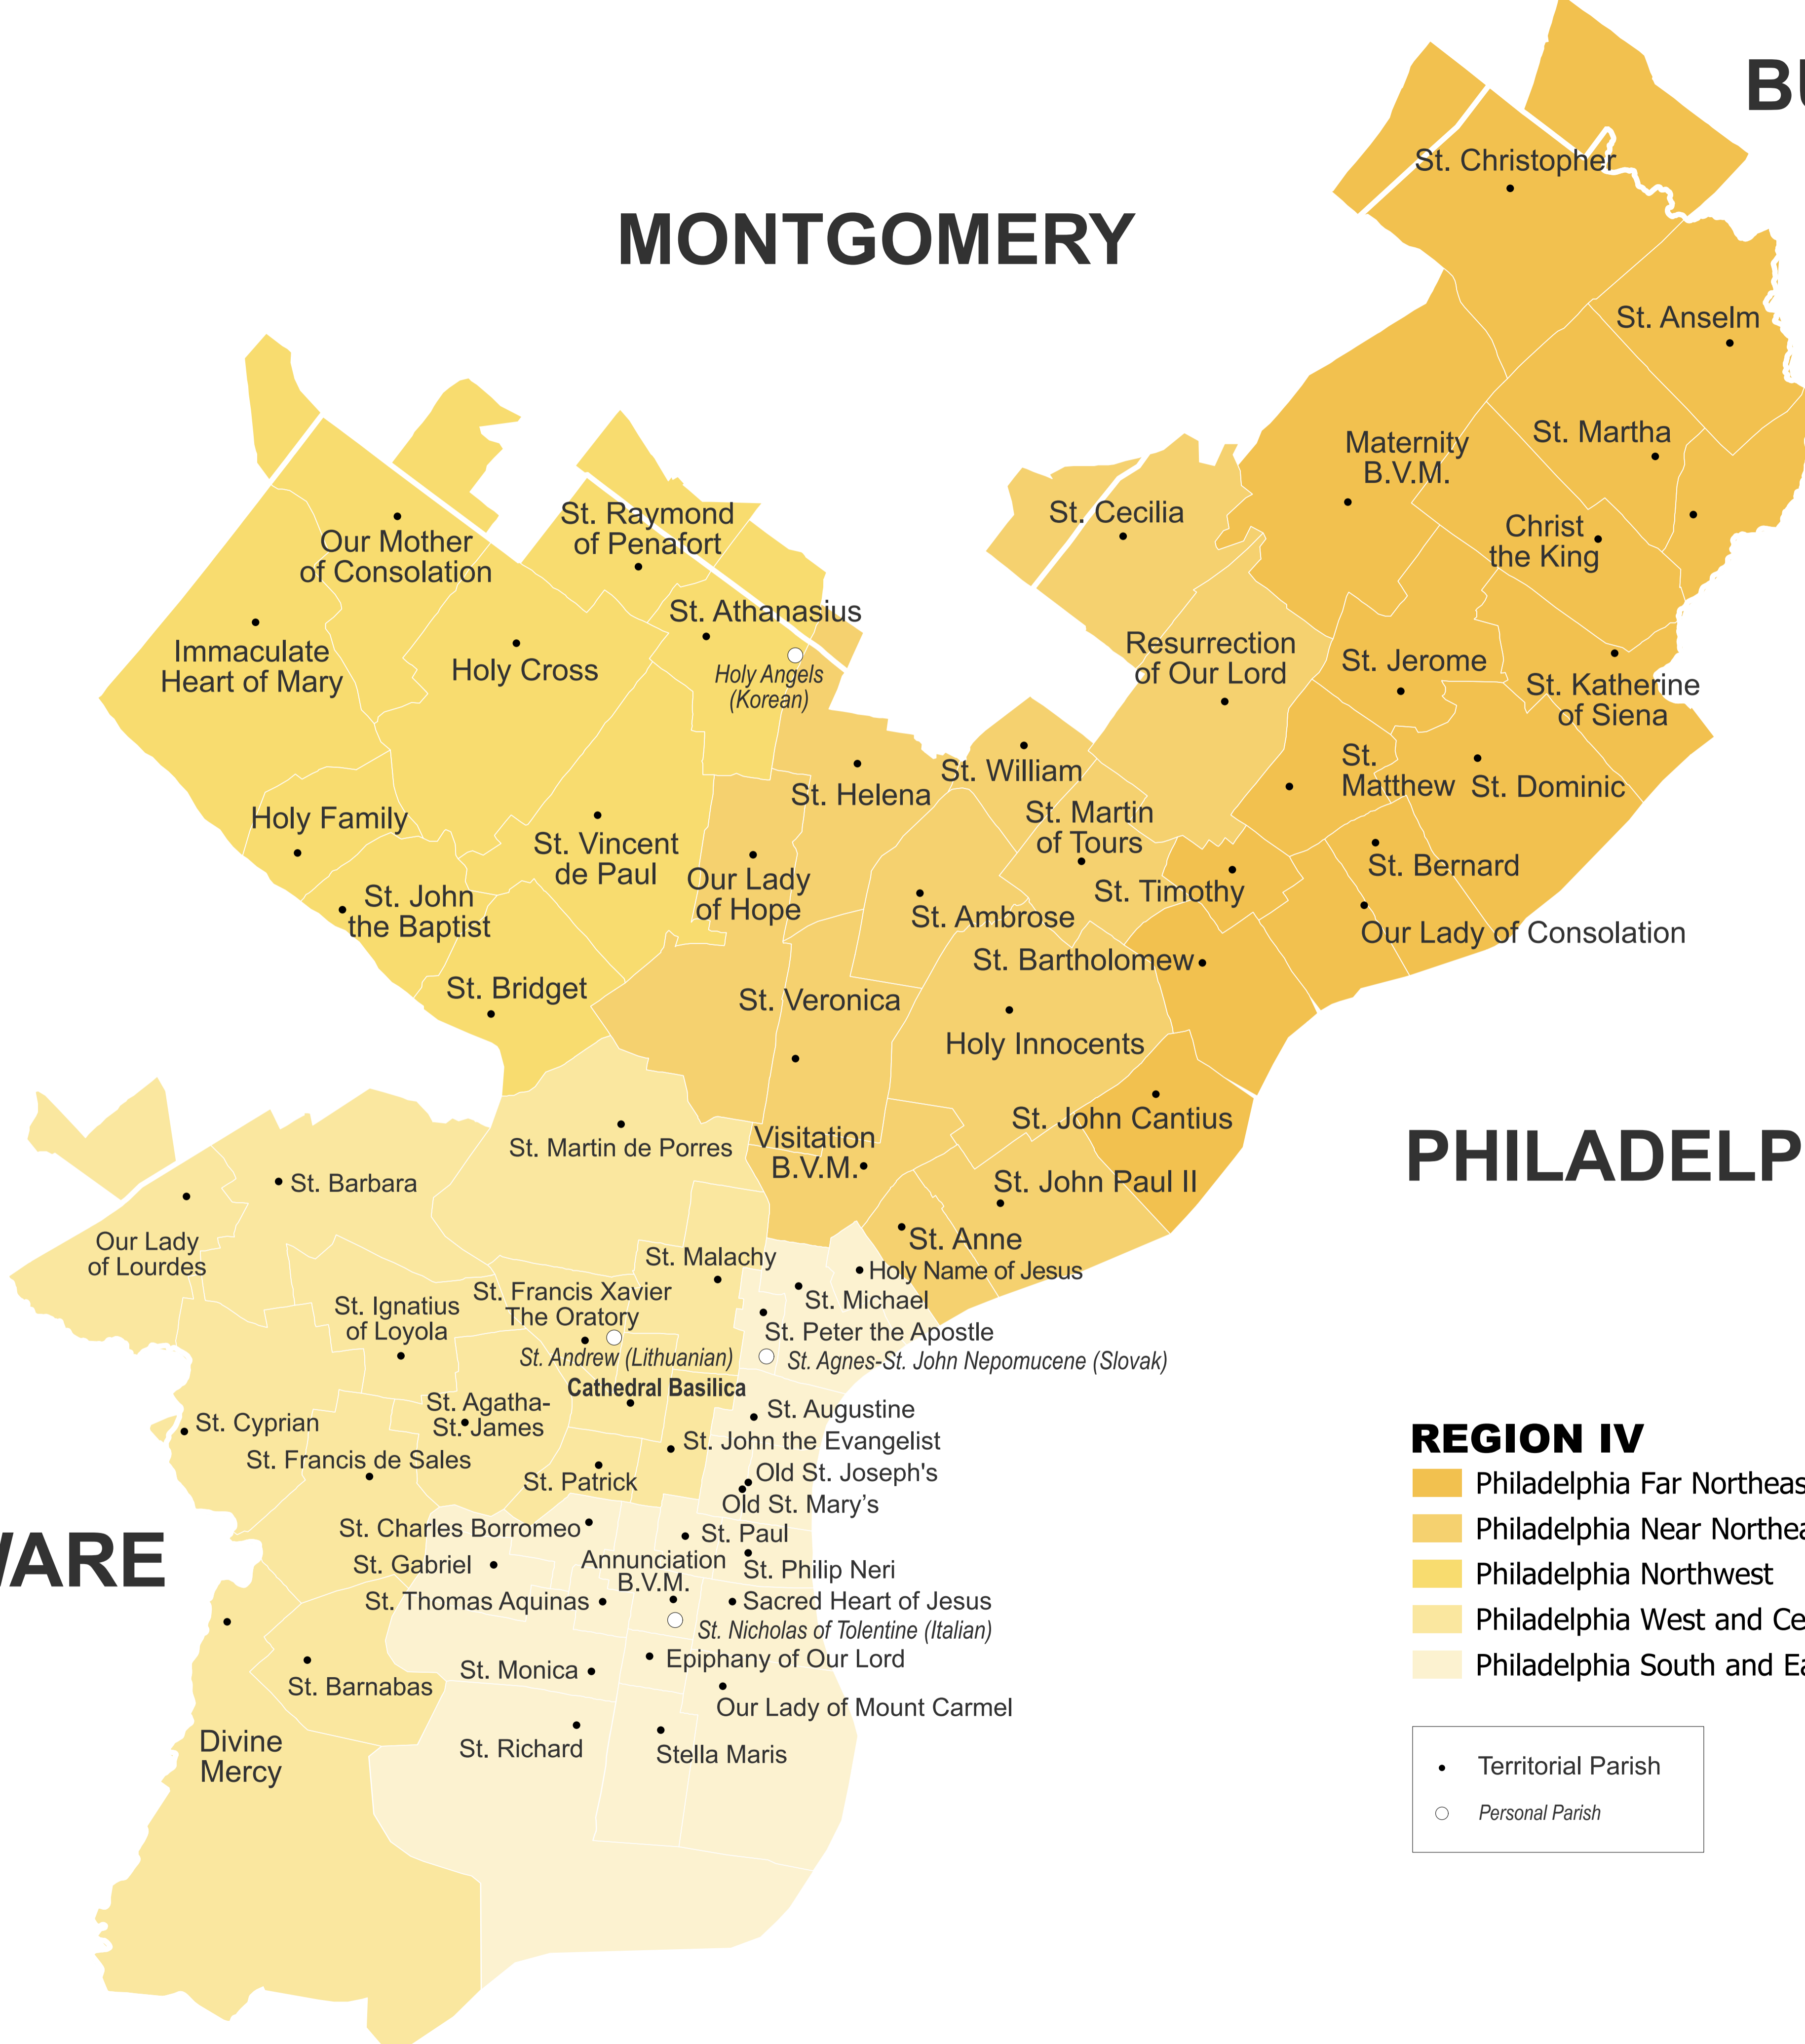

MONTGOMERY

BUCKS

PHILADELPHIA

REGION IV

- Philadelphia Far Northeast
- Philadelphia Near Northeast
- Philadelphia Northwest
- Philadelphia West and Central
- Philadelphia South and East

- Territorial Parish
- Personal Parish

10 MILES

DELAWARE