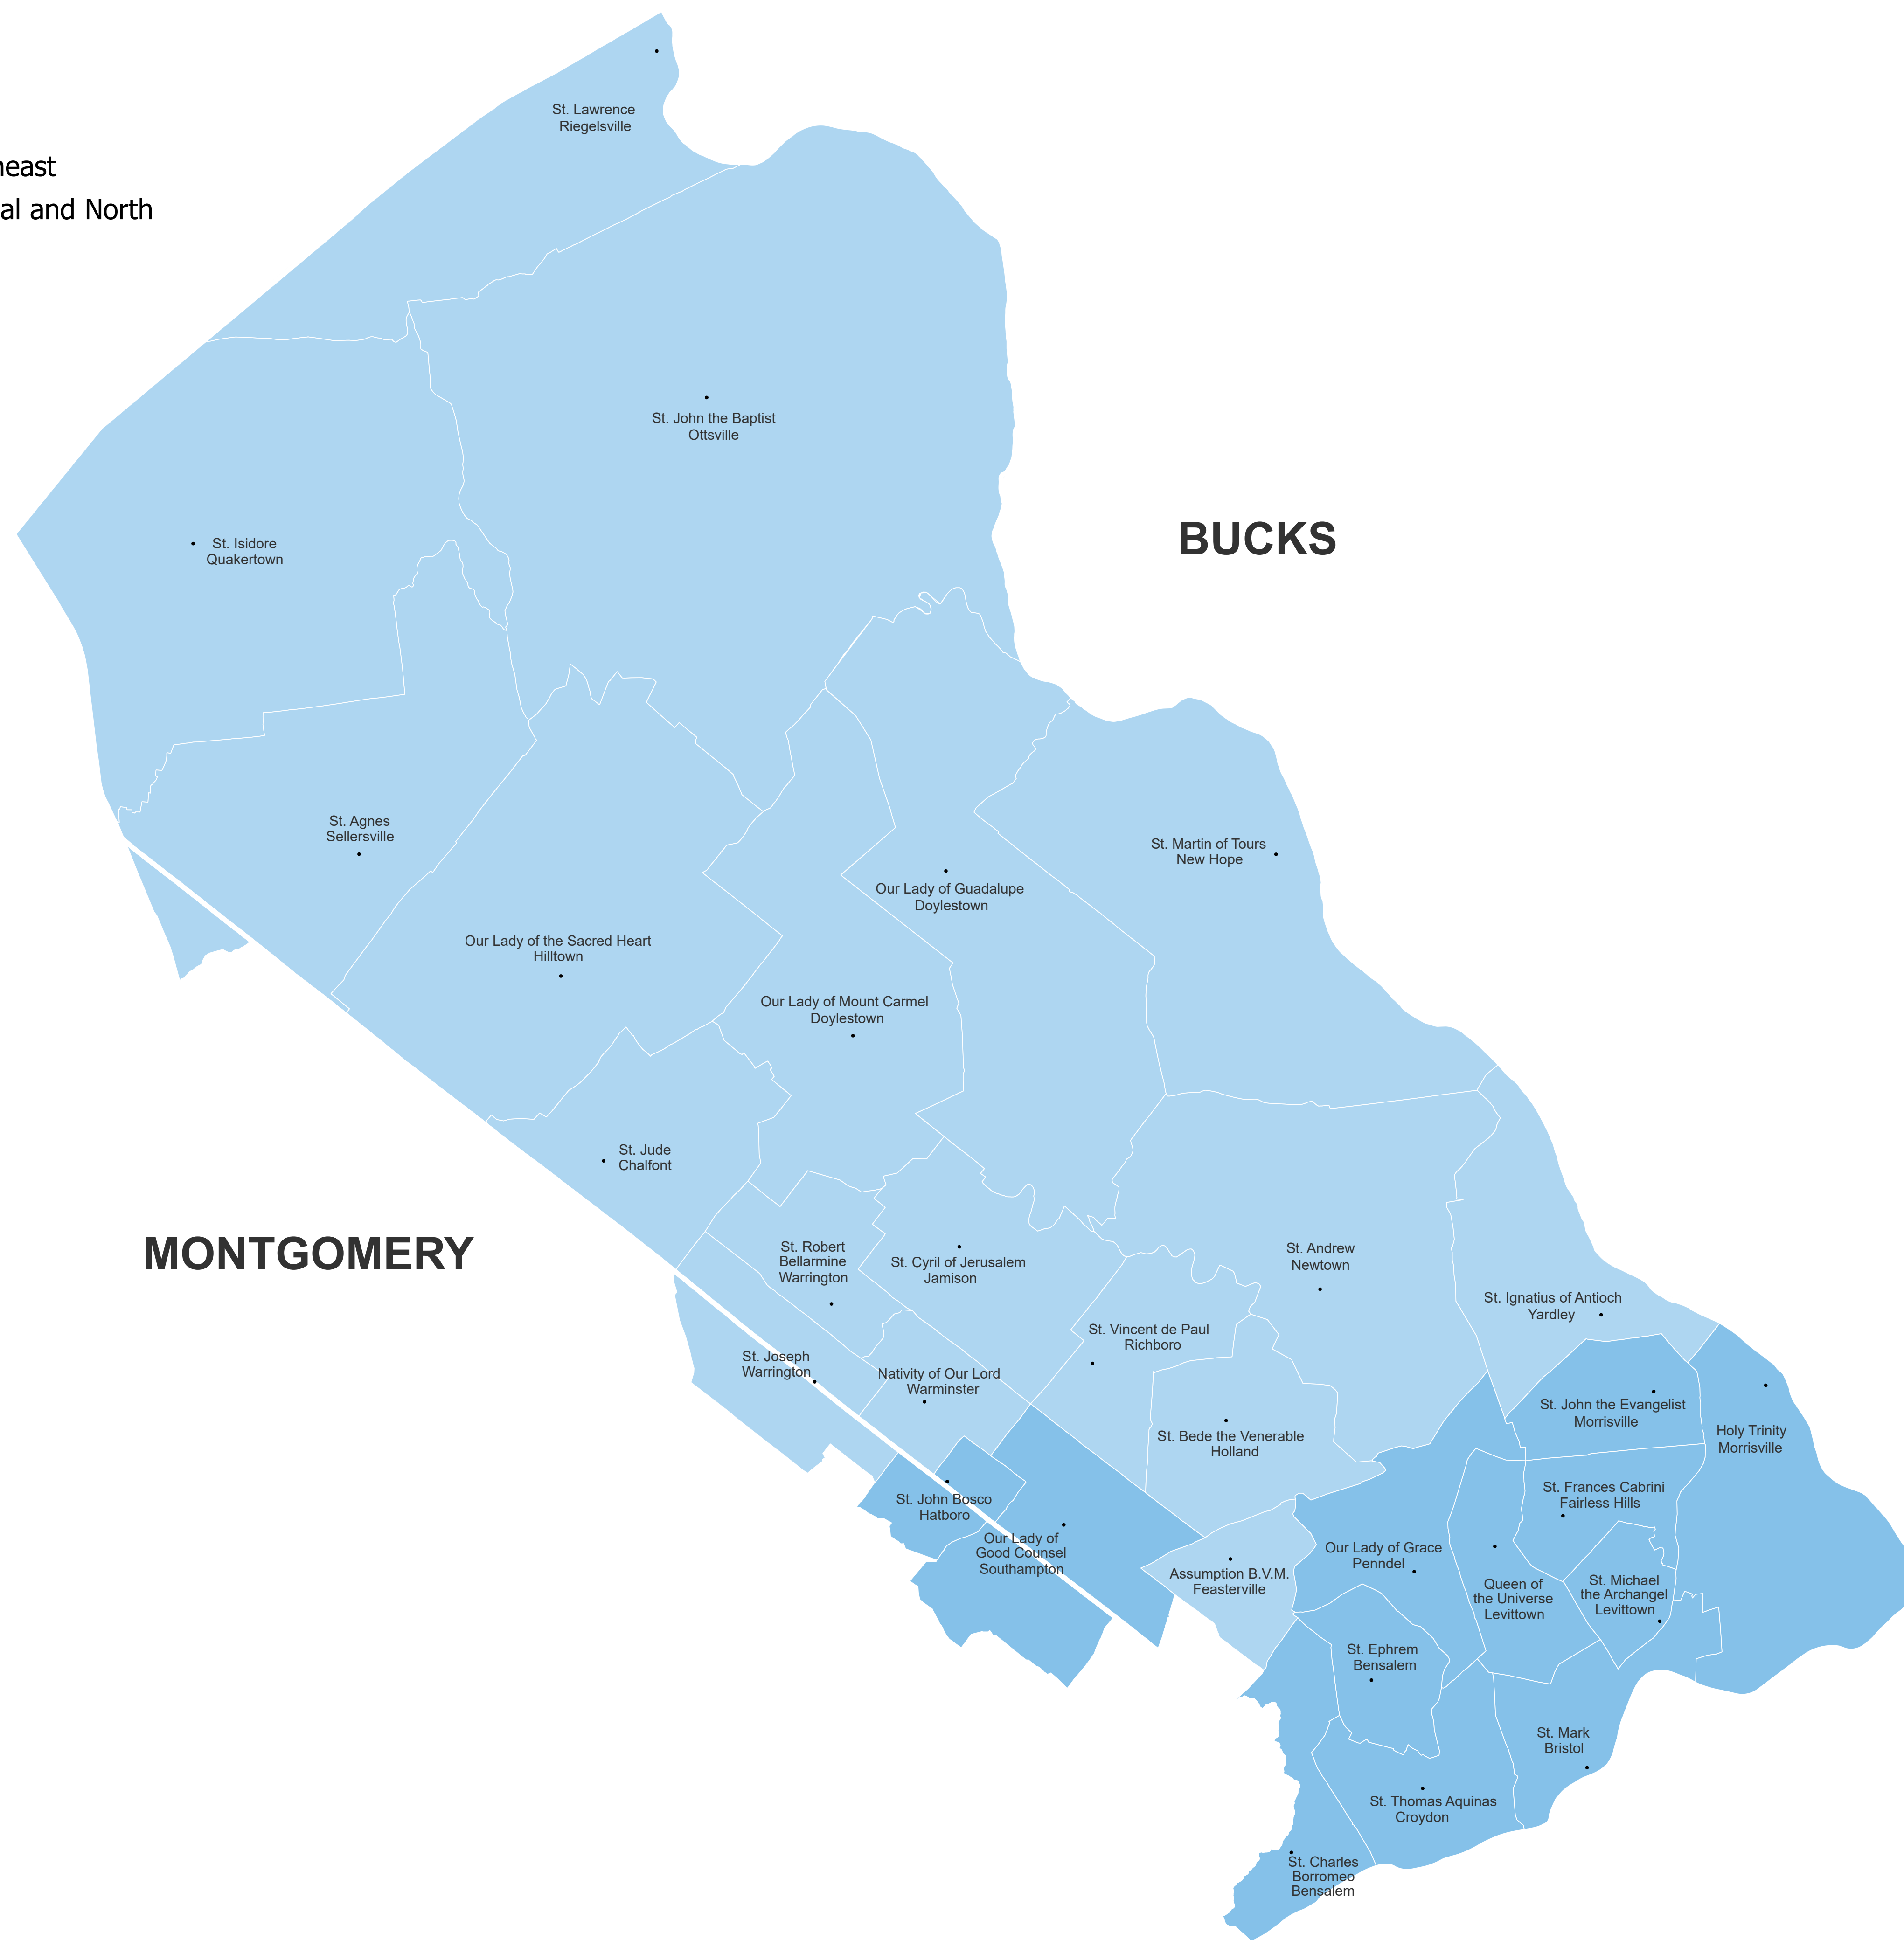

REGION III

 Bucks County Southeast

 Bucks County Central and North

-  Territorial Parish
-  Personal Parish

30 MILES

20 MILES

10 MILES