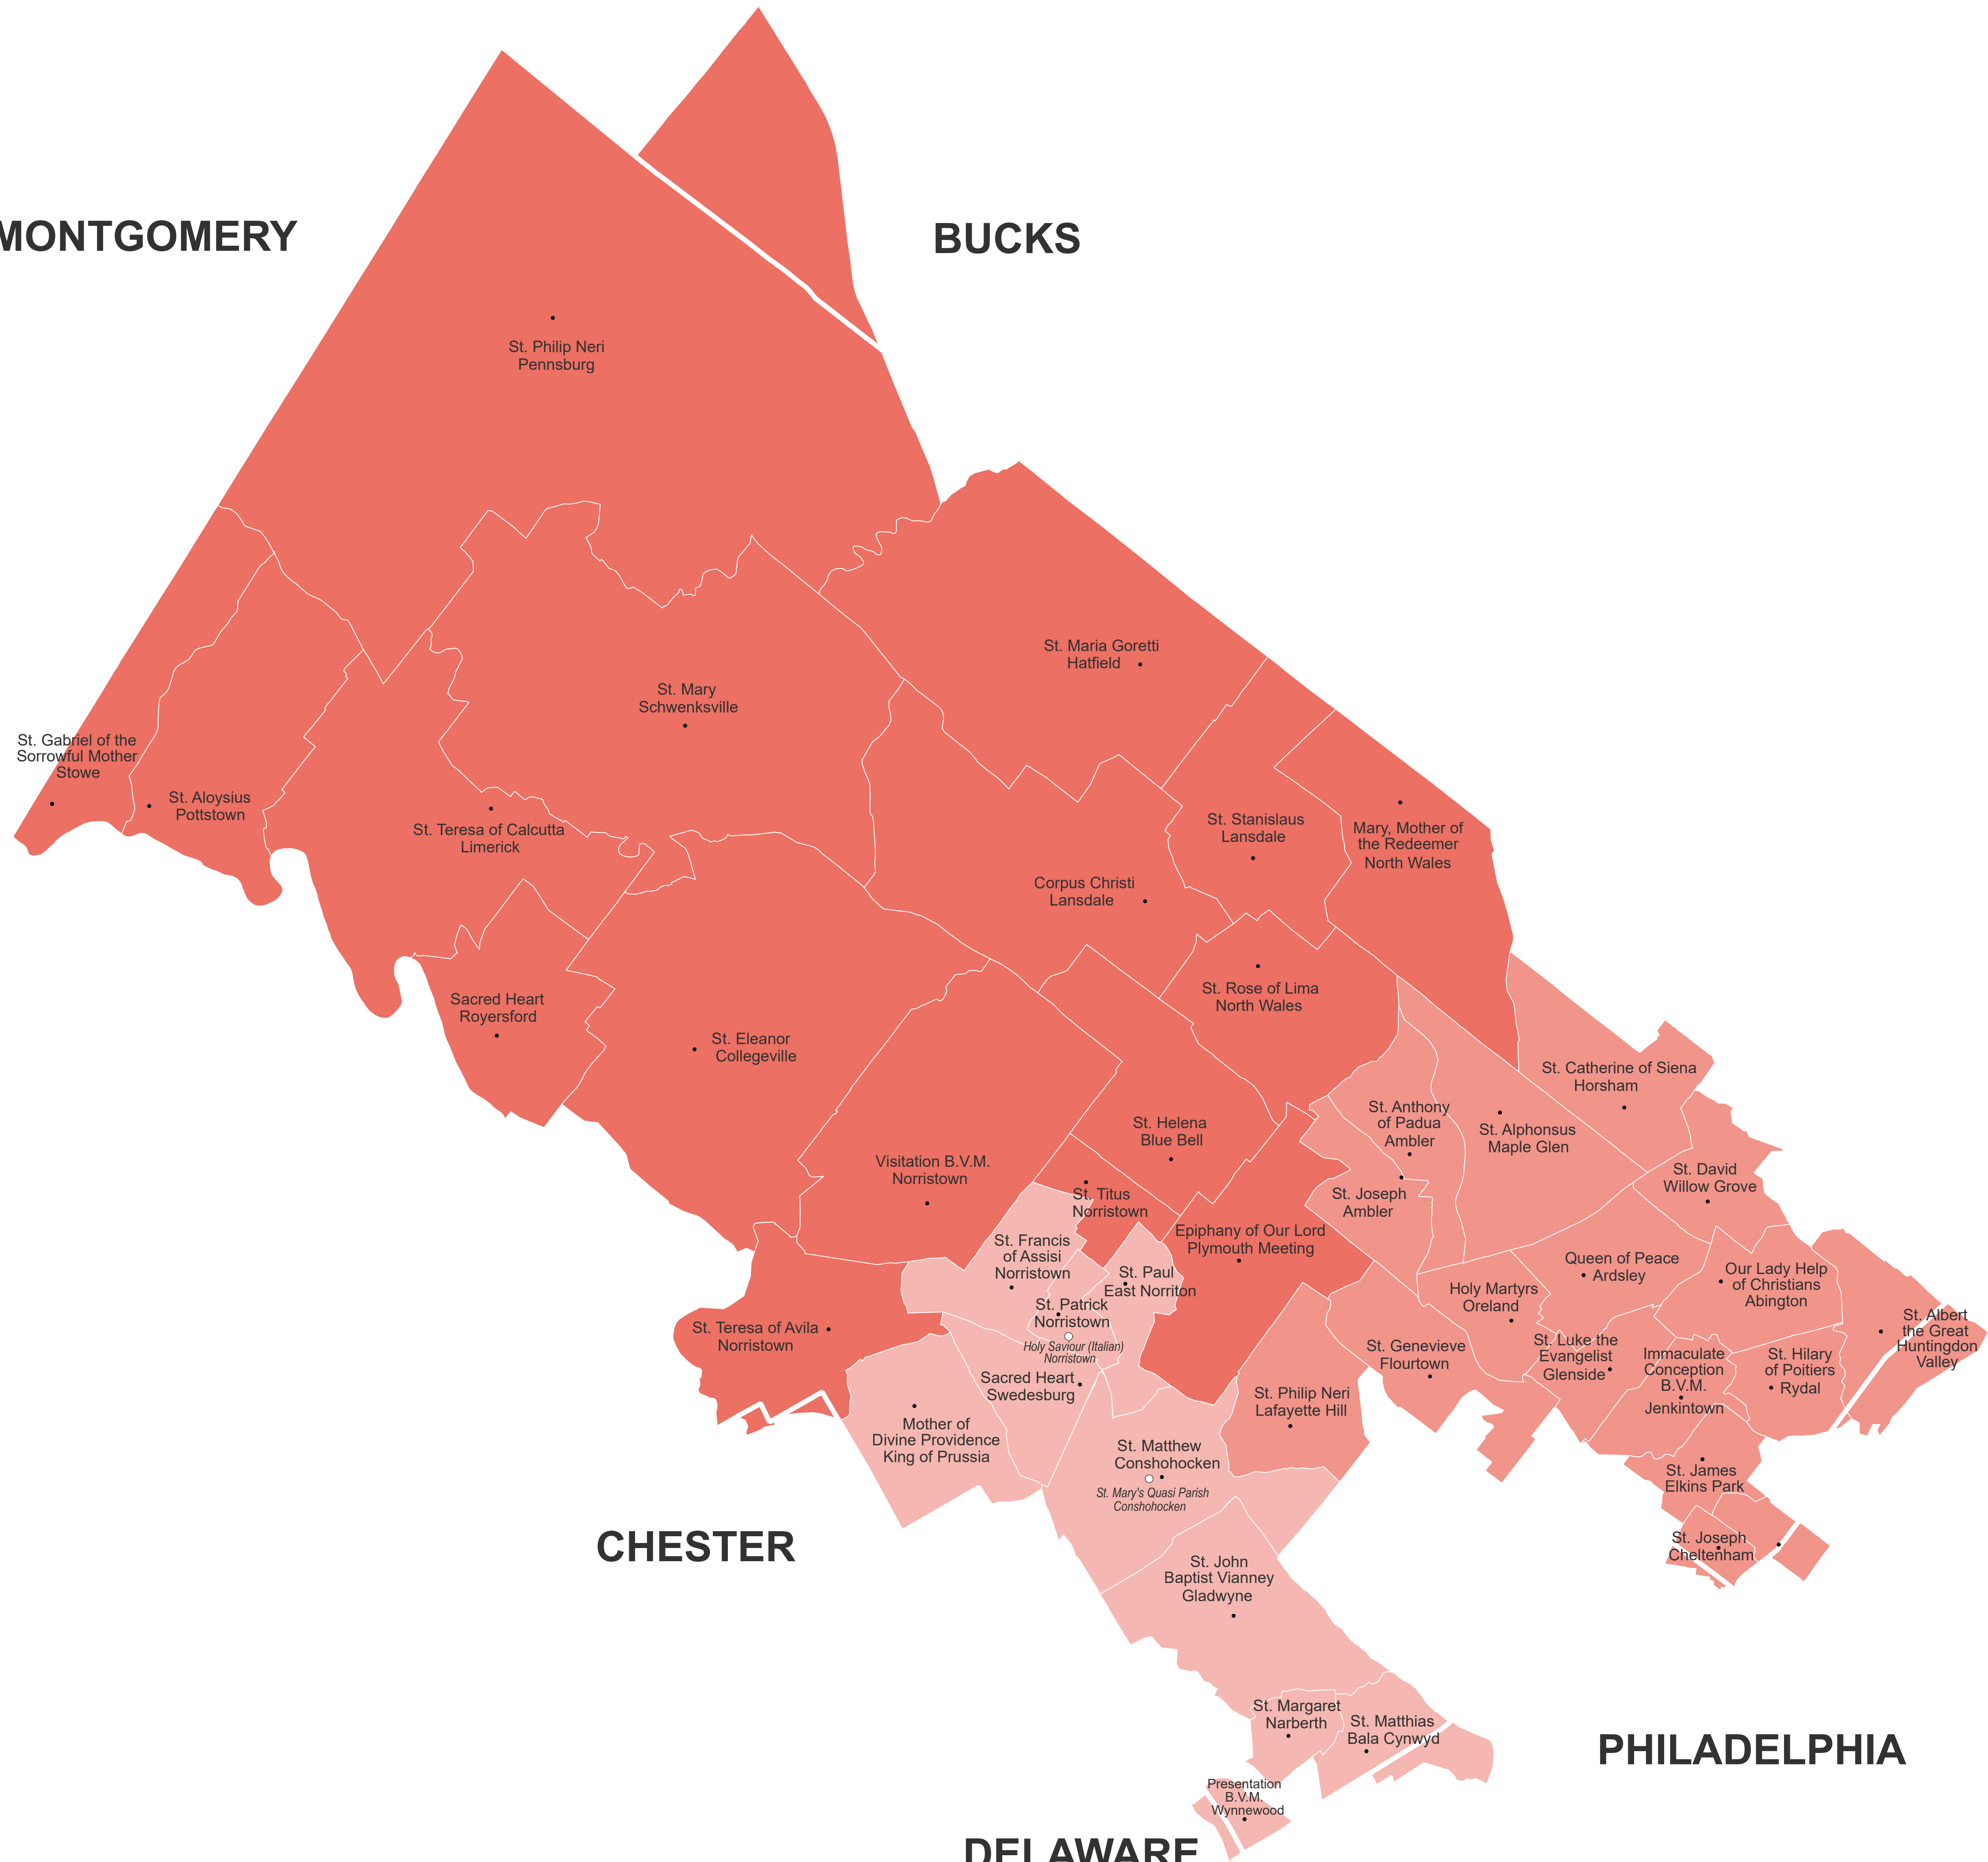

MONTGOMERY

BUCKS

40 MILES

REGION II

- Montgomery County West
- Montgomery County East
- Montgomery County Central

- Territorial Parish
- Personal Parish

30 MILES

20 MILES

CHESTER

DELAWARE

PHILADELPHIA

10 MILES