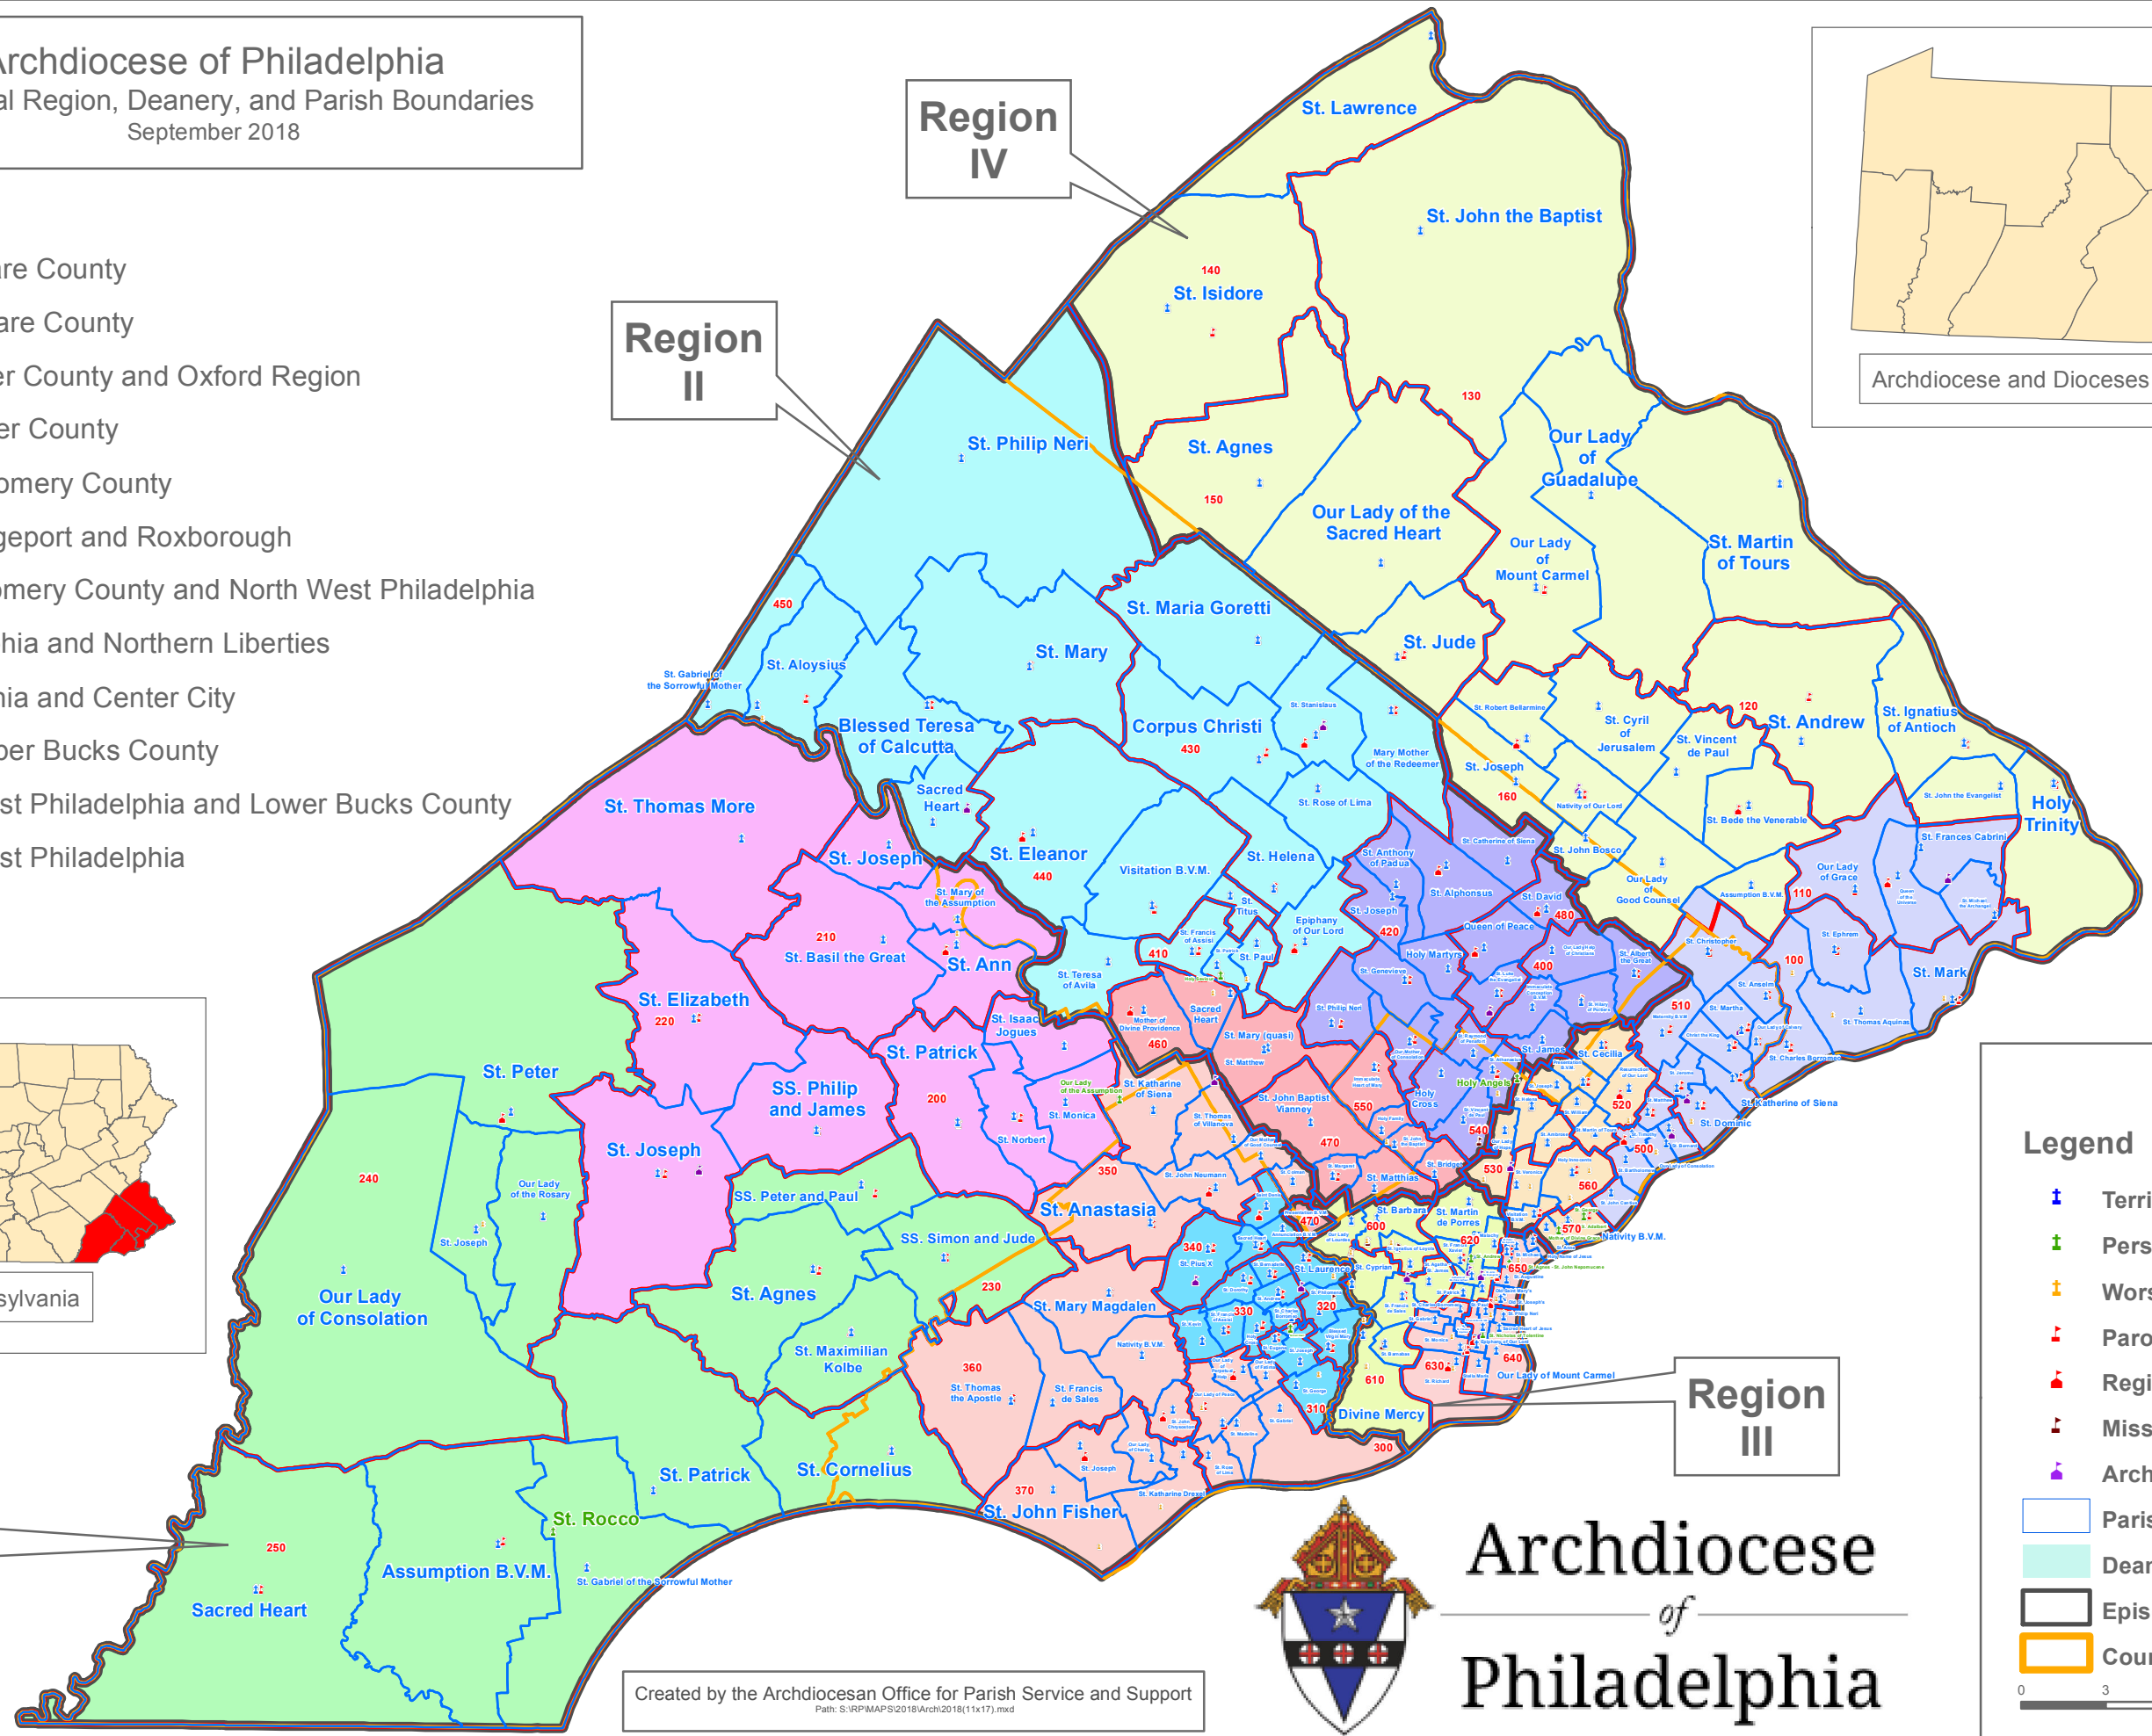

Archdiocese of Philadelphia
Episcopal Region, Deanery, and Parish Boundaries
September 2018

Deaneries

- 1 Eastern Delaware County
- 2 Western Delaware County
- 3 Western Chester County and Oxford Region
- 4 Northern Chester County
- 5 Western Montgomery County
- 6 Main Line, Bridgeport and Roxborough
- 7 Eastern Montgomery County and North West Philadelphia
- 8 South Philadelphia and Northern Liberties
- 9 West Philadelphia and Center City
- 10 Central and Upper Bucks County
- 11 Upper North East Philadelphia and Lower Bucks County
- 12 Lower North East Philadelphia

Legend

- ‡ Territorial Parish
- ‡ Personal Parish
- ‡ Worship Site (ws)
- ‡ Parochial School
- ‡ Regional School
- ‡ Mission School
- ‡ Archdiocesan High School
- Parish Boundary
- Deanery Area
- Episcopal Region Boundary
- County Boundaries

0 3 6 12 Miles

Archdiocese
of
Philadelphia

Created by the Archdiocesan Office for Parish Service and Support
Path: S:\RPMAPS\2018\Arch\2018(11x17).mxd