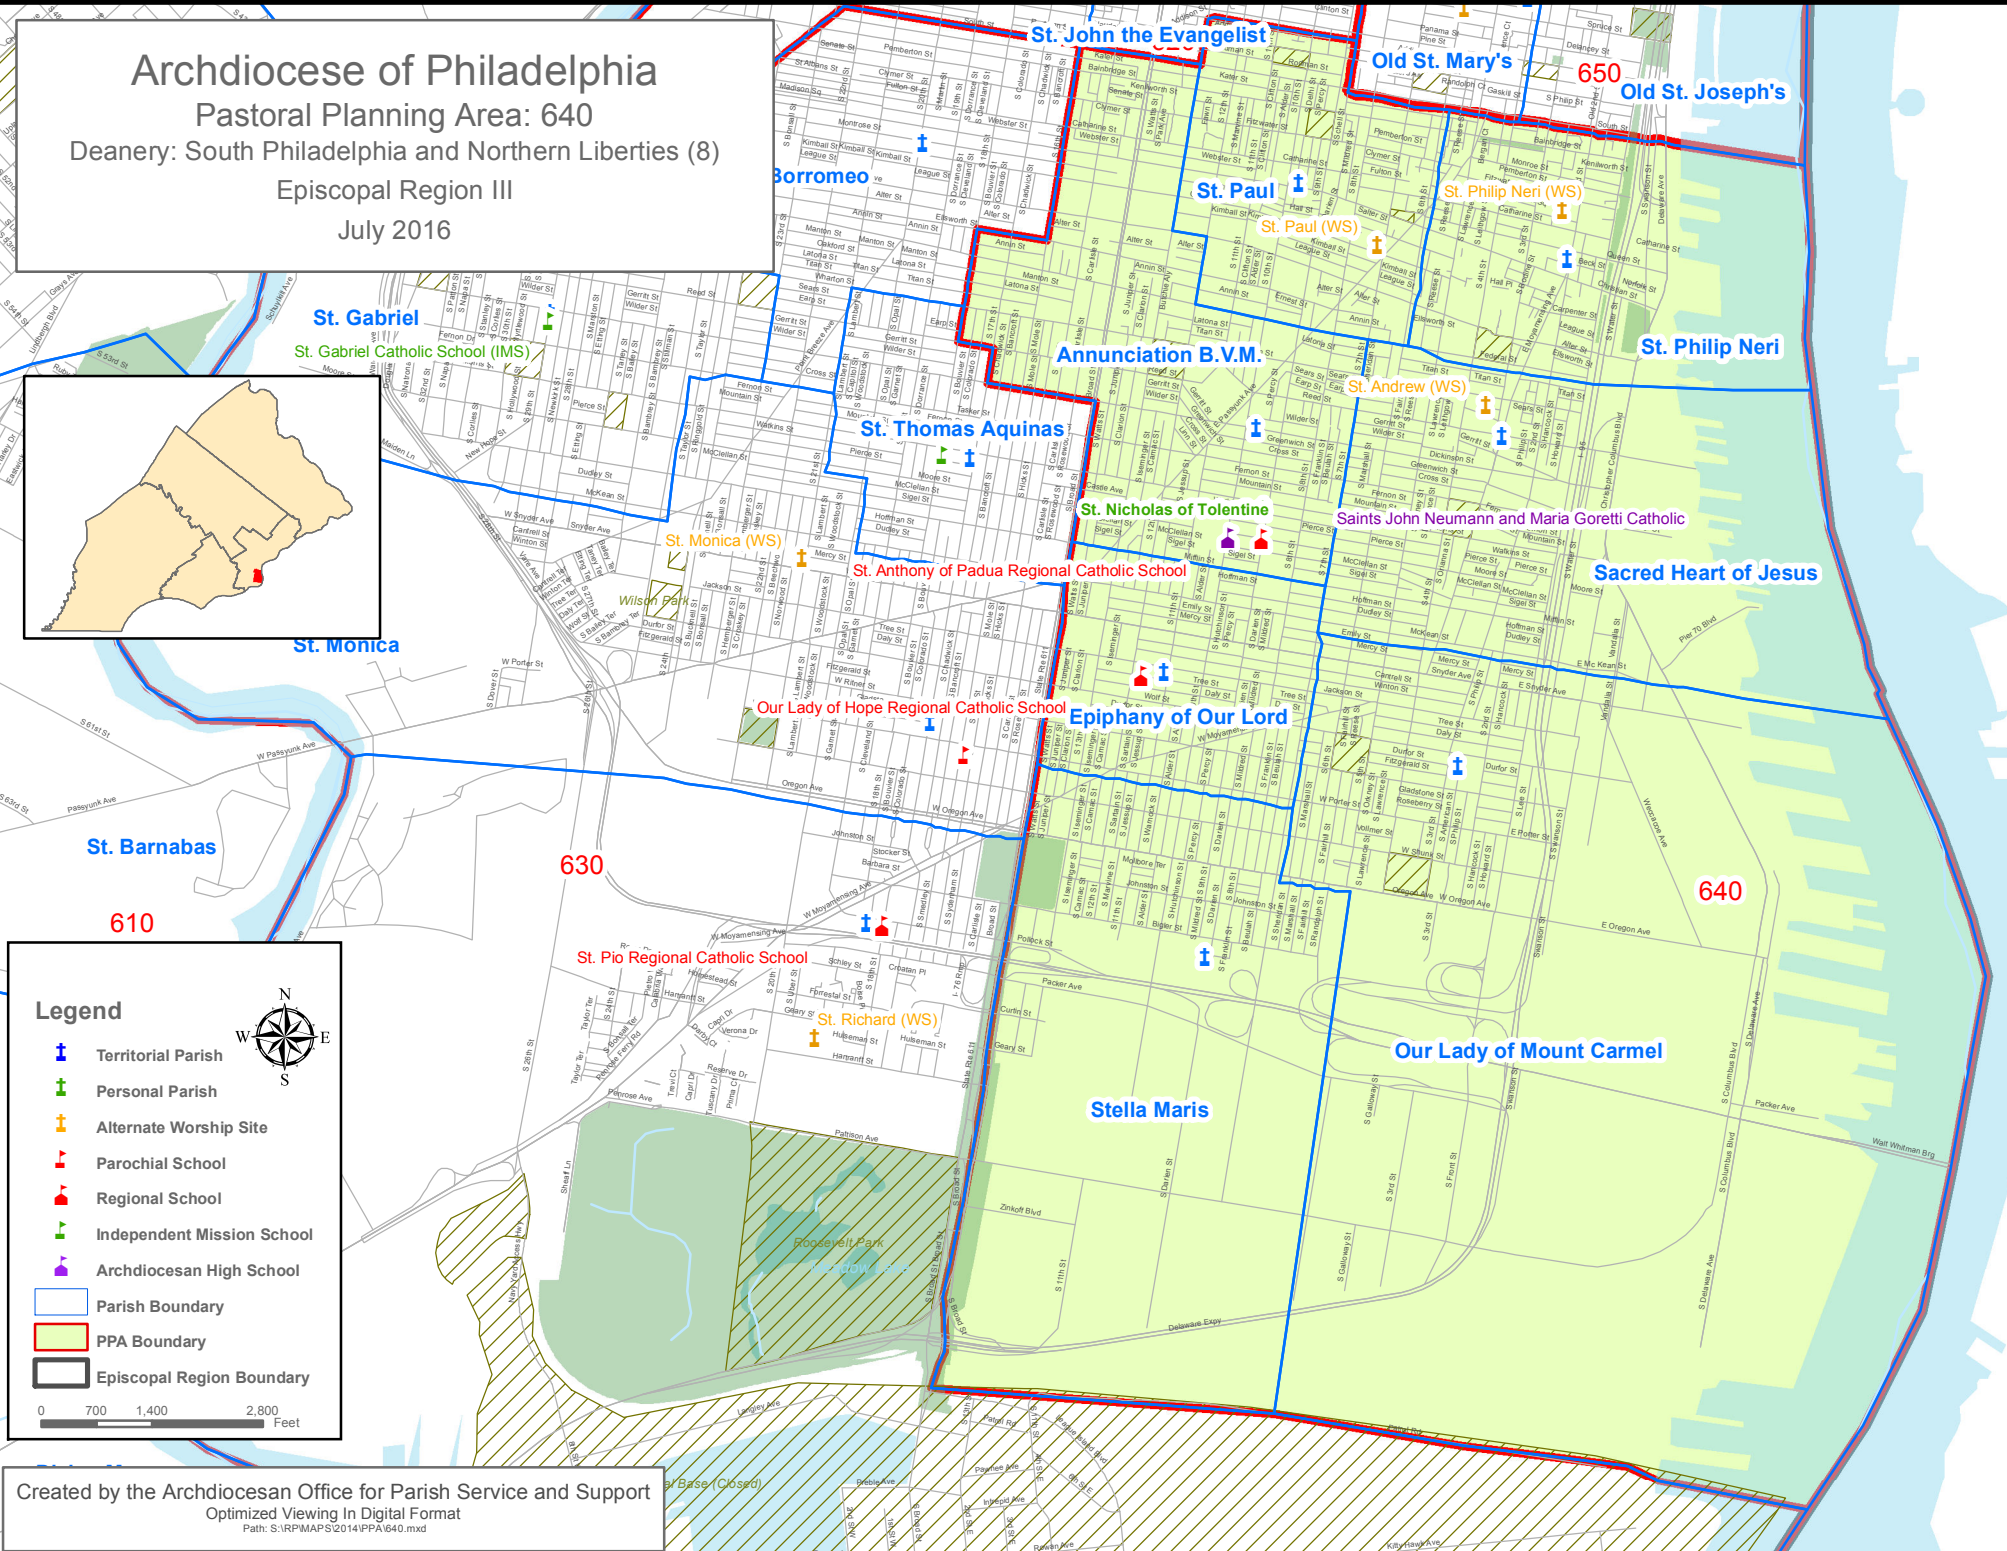

Archdiocese of Philadelphia

Pastoral Planning Area: 640

Deanery: South Philadelphia and Northern Liberties (8)

Episcopal Region III

July 2016

Legend

- Territorial Parish
- Personal Parish
- Alternate Worship Site
- Parochial School
- Regional School
- Independent Mission School
- Archdiocesan High School
- Parish Boundary
- PPA Boundary
- Episcopal Region Boundary

0 700 1,400 2,800 Feet