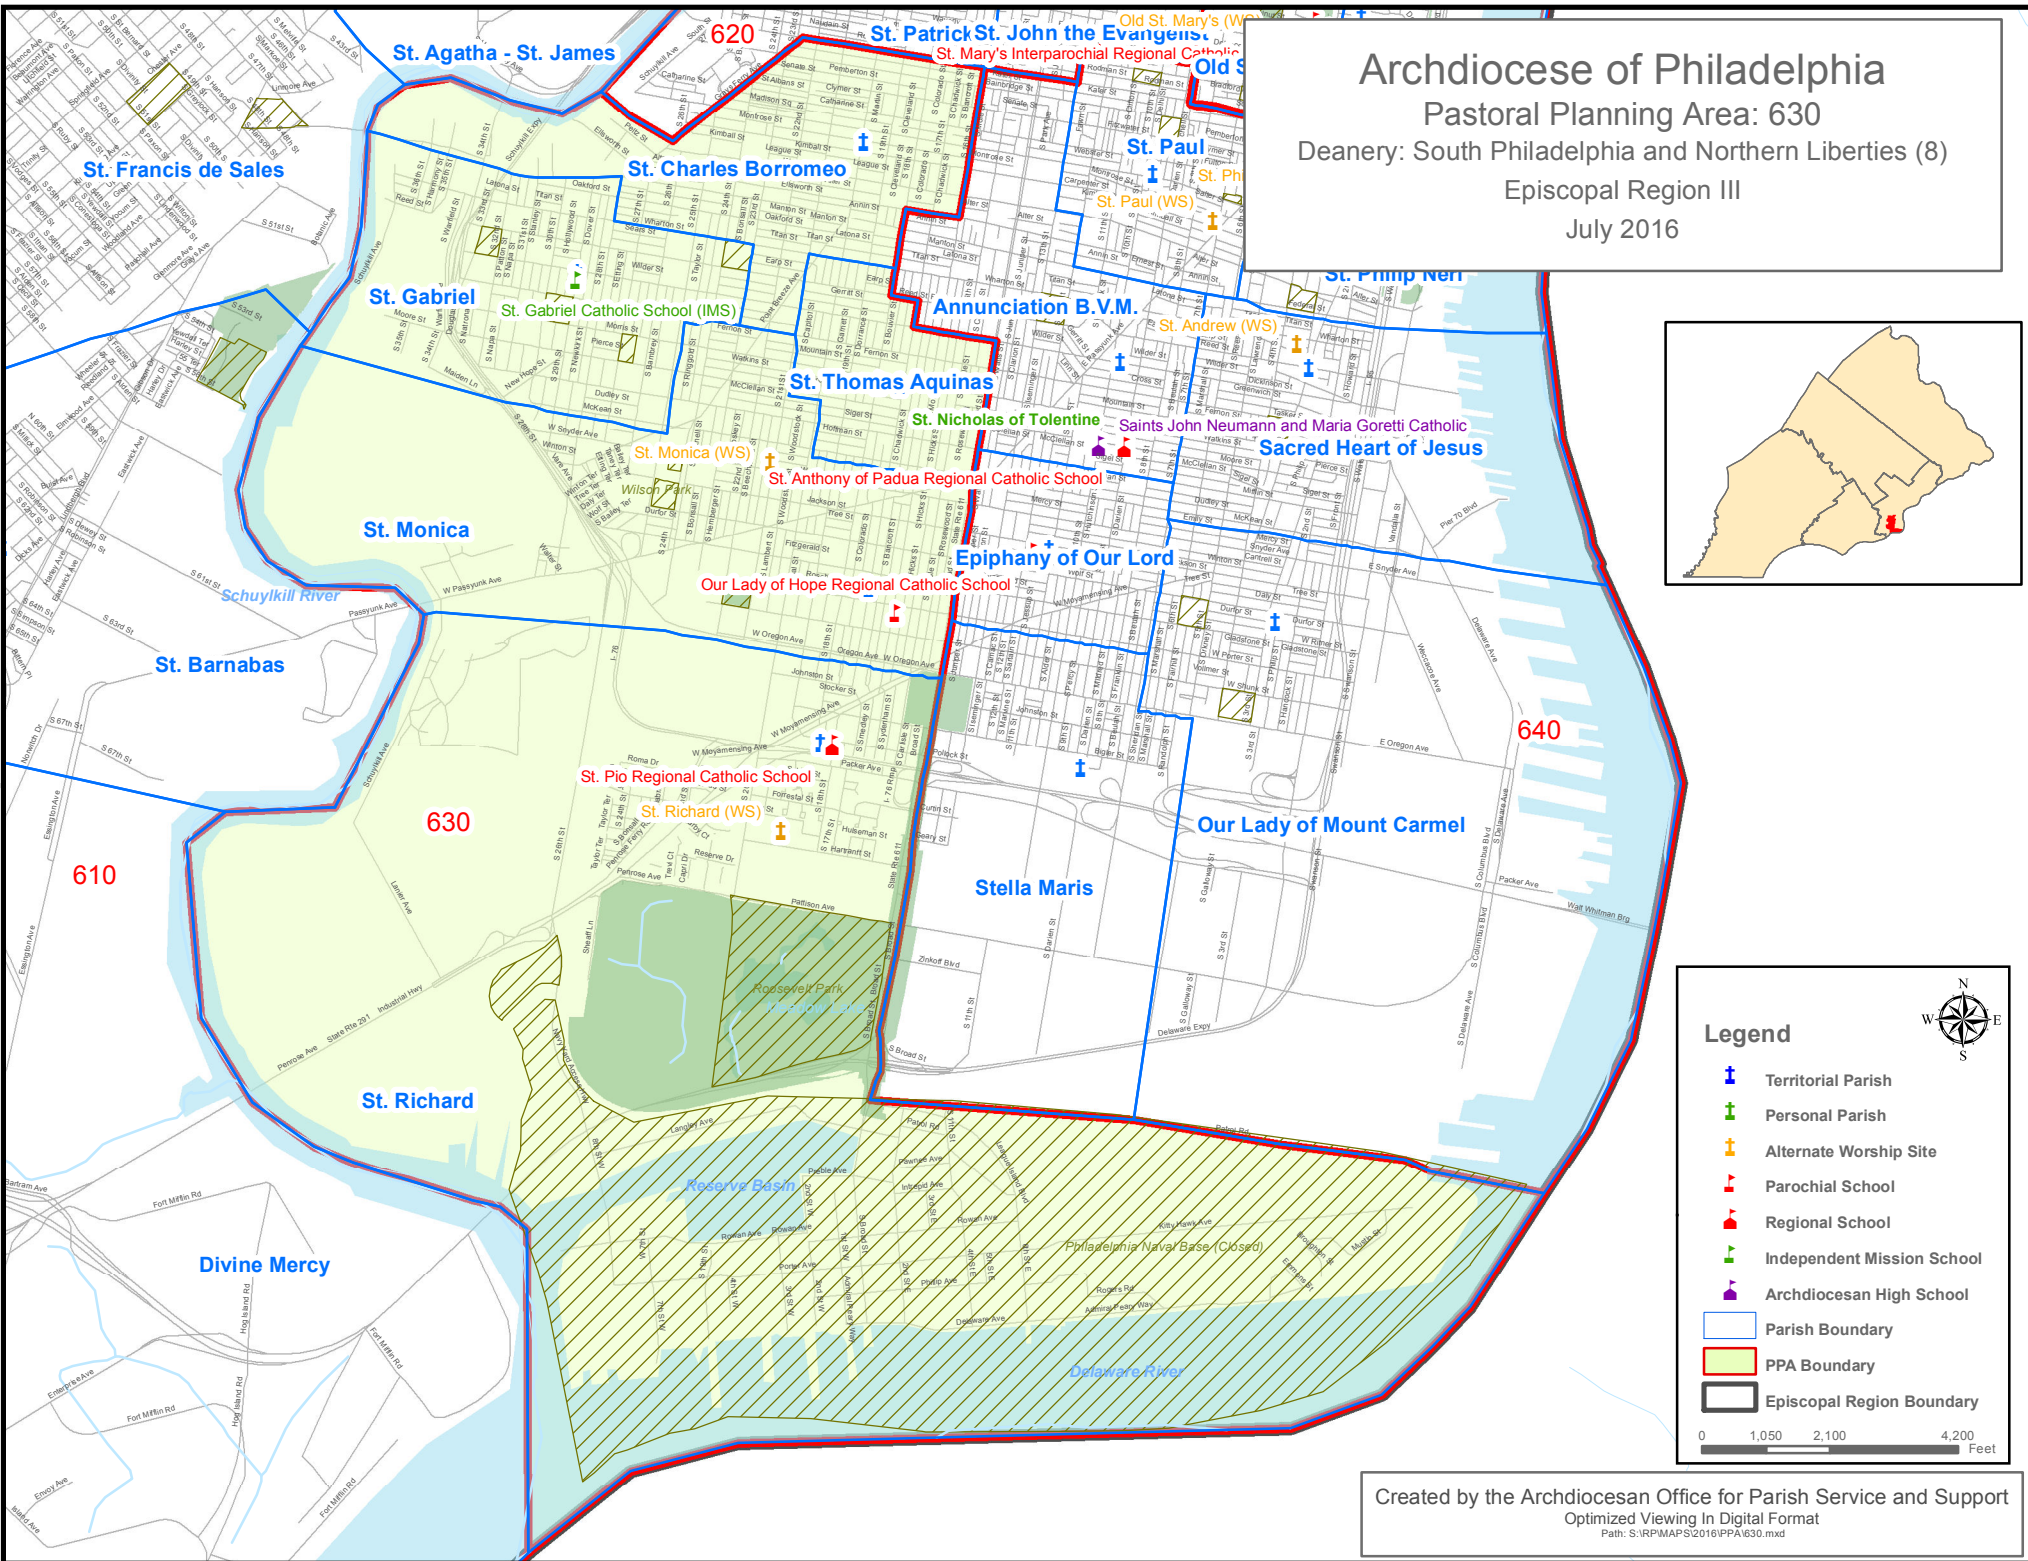

# Archdiocese of Philadelphia

Pastoral Planning Area: 630

Deanery: South Philadelphia and Northern Liberties (8)

Episcopal Region III

July 2016

## Legend

- Territorial Parish
- Personal Parish
- Alternate Worship Site
- Parochial School
- Regional School
- Independent Mission School
- Archdiocesan High School
- Parish Boundary
- PPA Boundary
- Episcopal Region Boundary