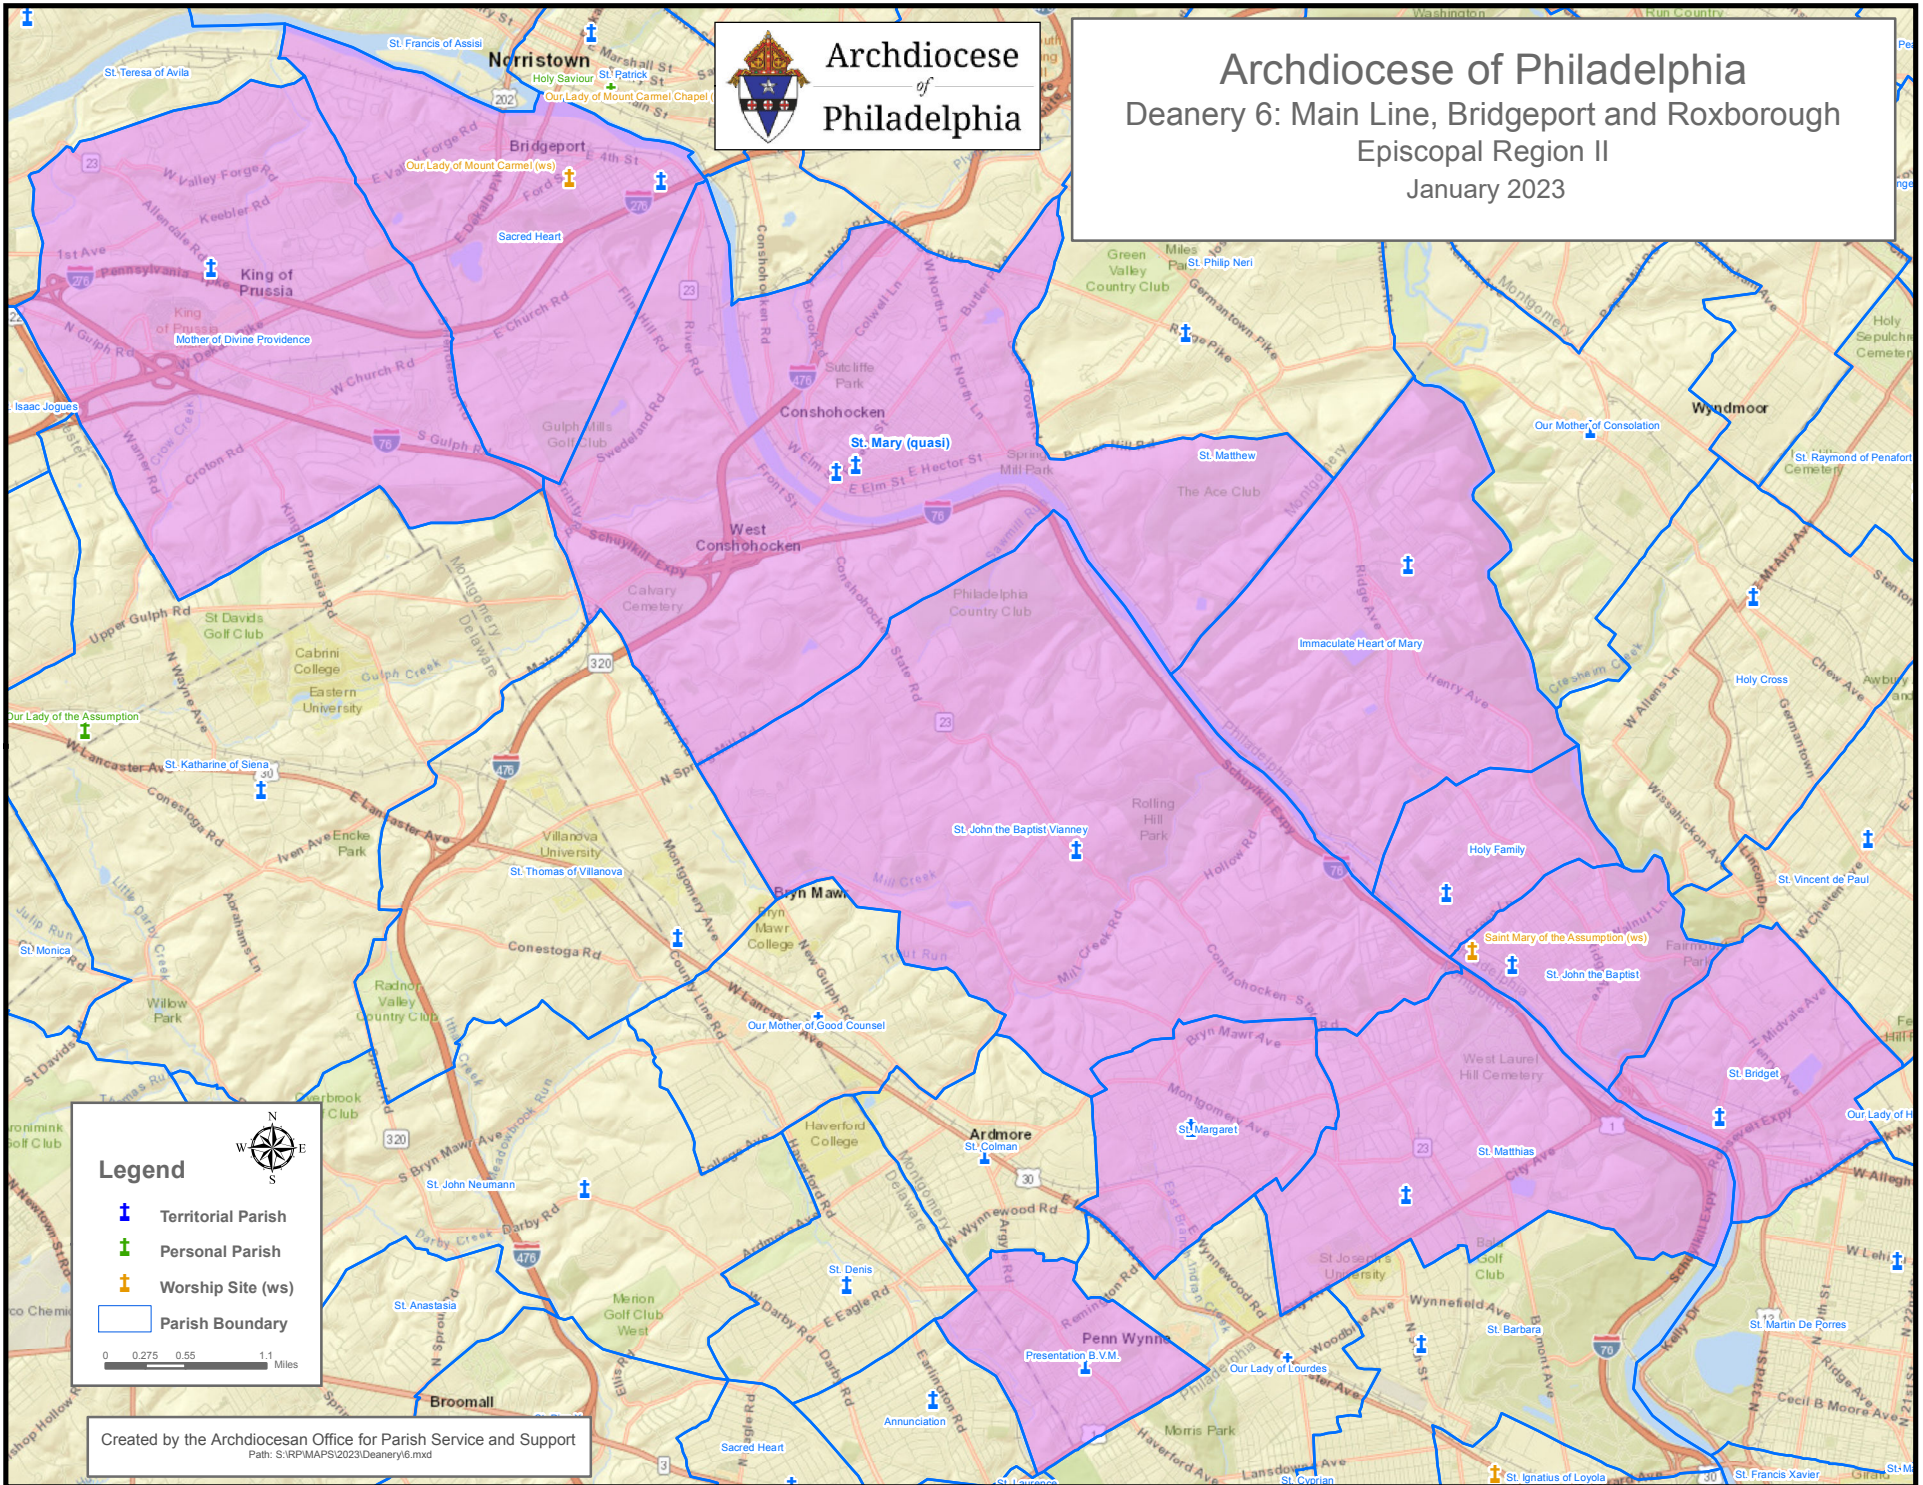

# Archdiocese of Philadelphia

## Deanery 6: Main Line, Bridgeport and Roxborough

### Episcopal Region II

January 2023

**Legend**

- Territorial Parish
- Personal Parish
- Worship Site (ws)
- Parish Boundary

0 0.275 0.55 1.1 Miles

Created by the Archdiocesan Office for Parish Service and Support  
 Path: S:\RPM\MAPS\2023\Deanery6.mxd