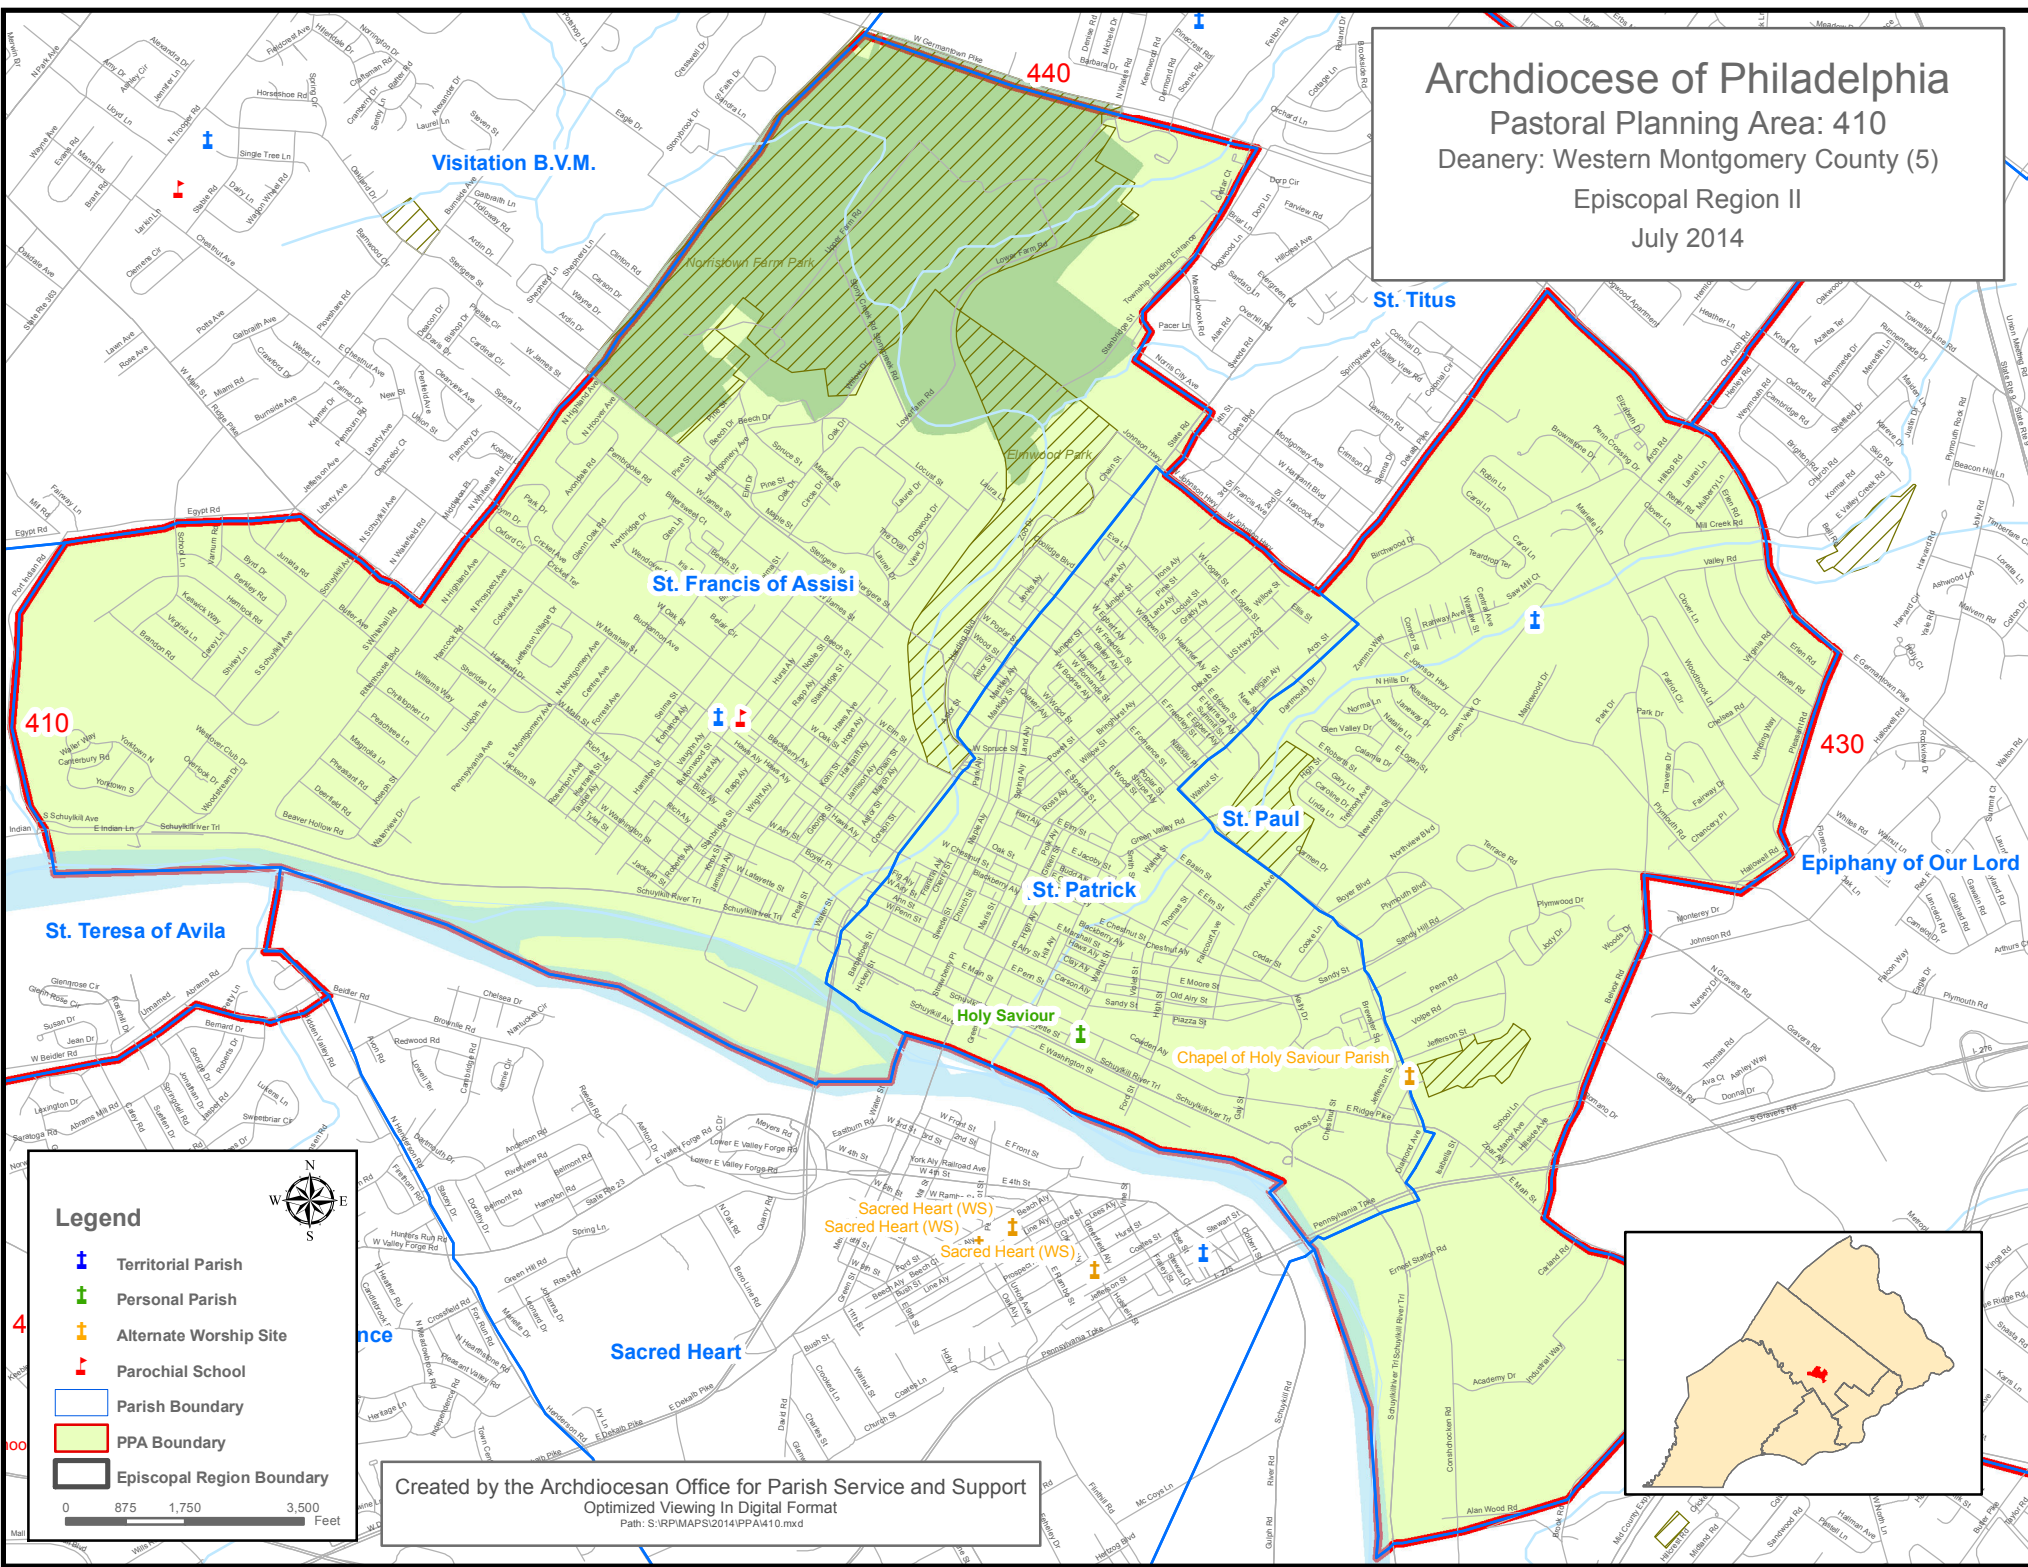

Archdiocese of Philadelphia
 Pastoral Planning Area: 410
 Deanery: Western Montgomery County (5)
 Episcopal Region II
 July 2014

Legend

- Territorial Parish
- Personal Parish
- Alternate Worship Site
- Parochial School
- Parish Boundary
- PPA Boundary
- Episcopal Region Boundary

0 875 1,750 3,500 Feet

Created by the Archdiocesan Office for Parish Service and Support
 Optimized Viewing In Digital Format
 Path: S:\RPM\MAPS\2014\PPA410.mxd