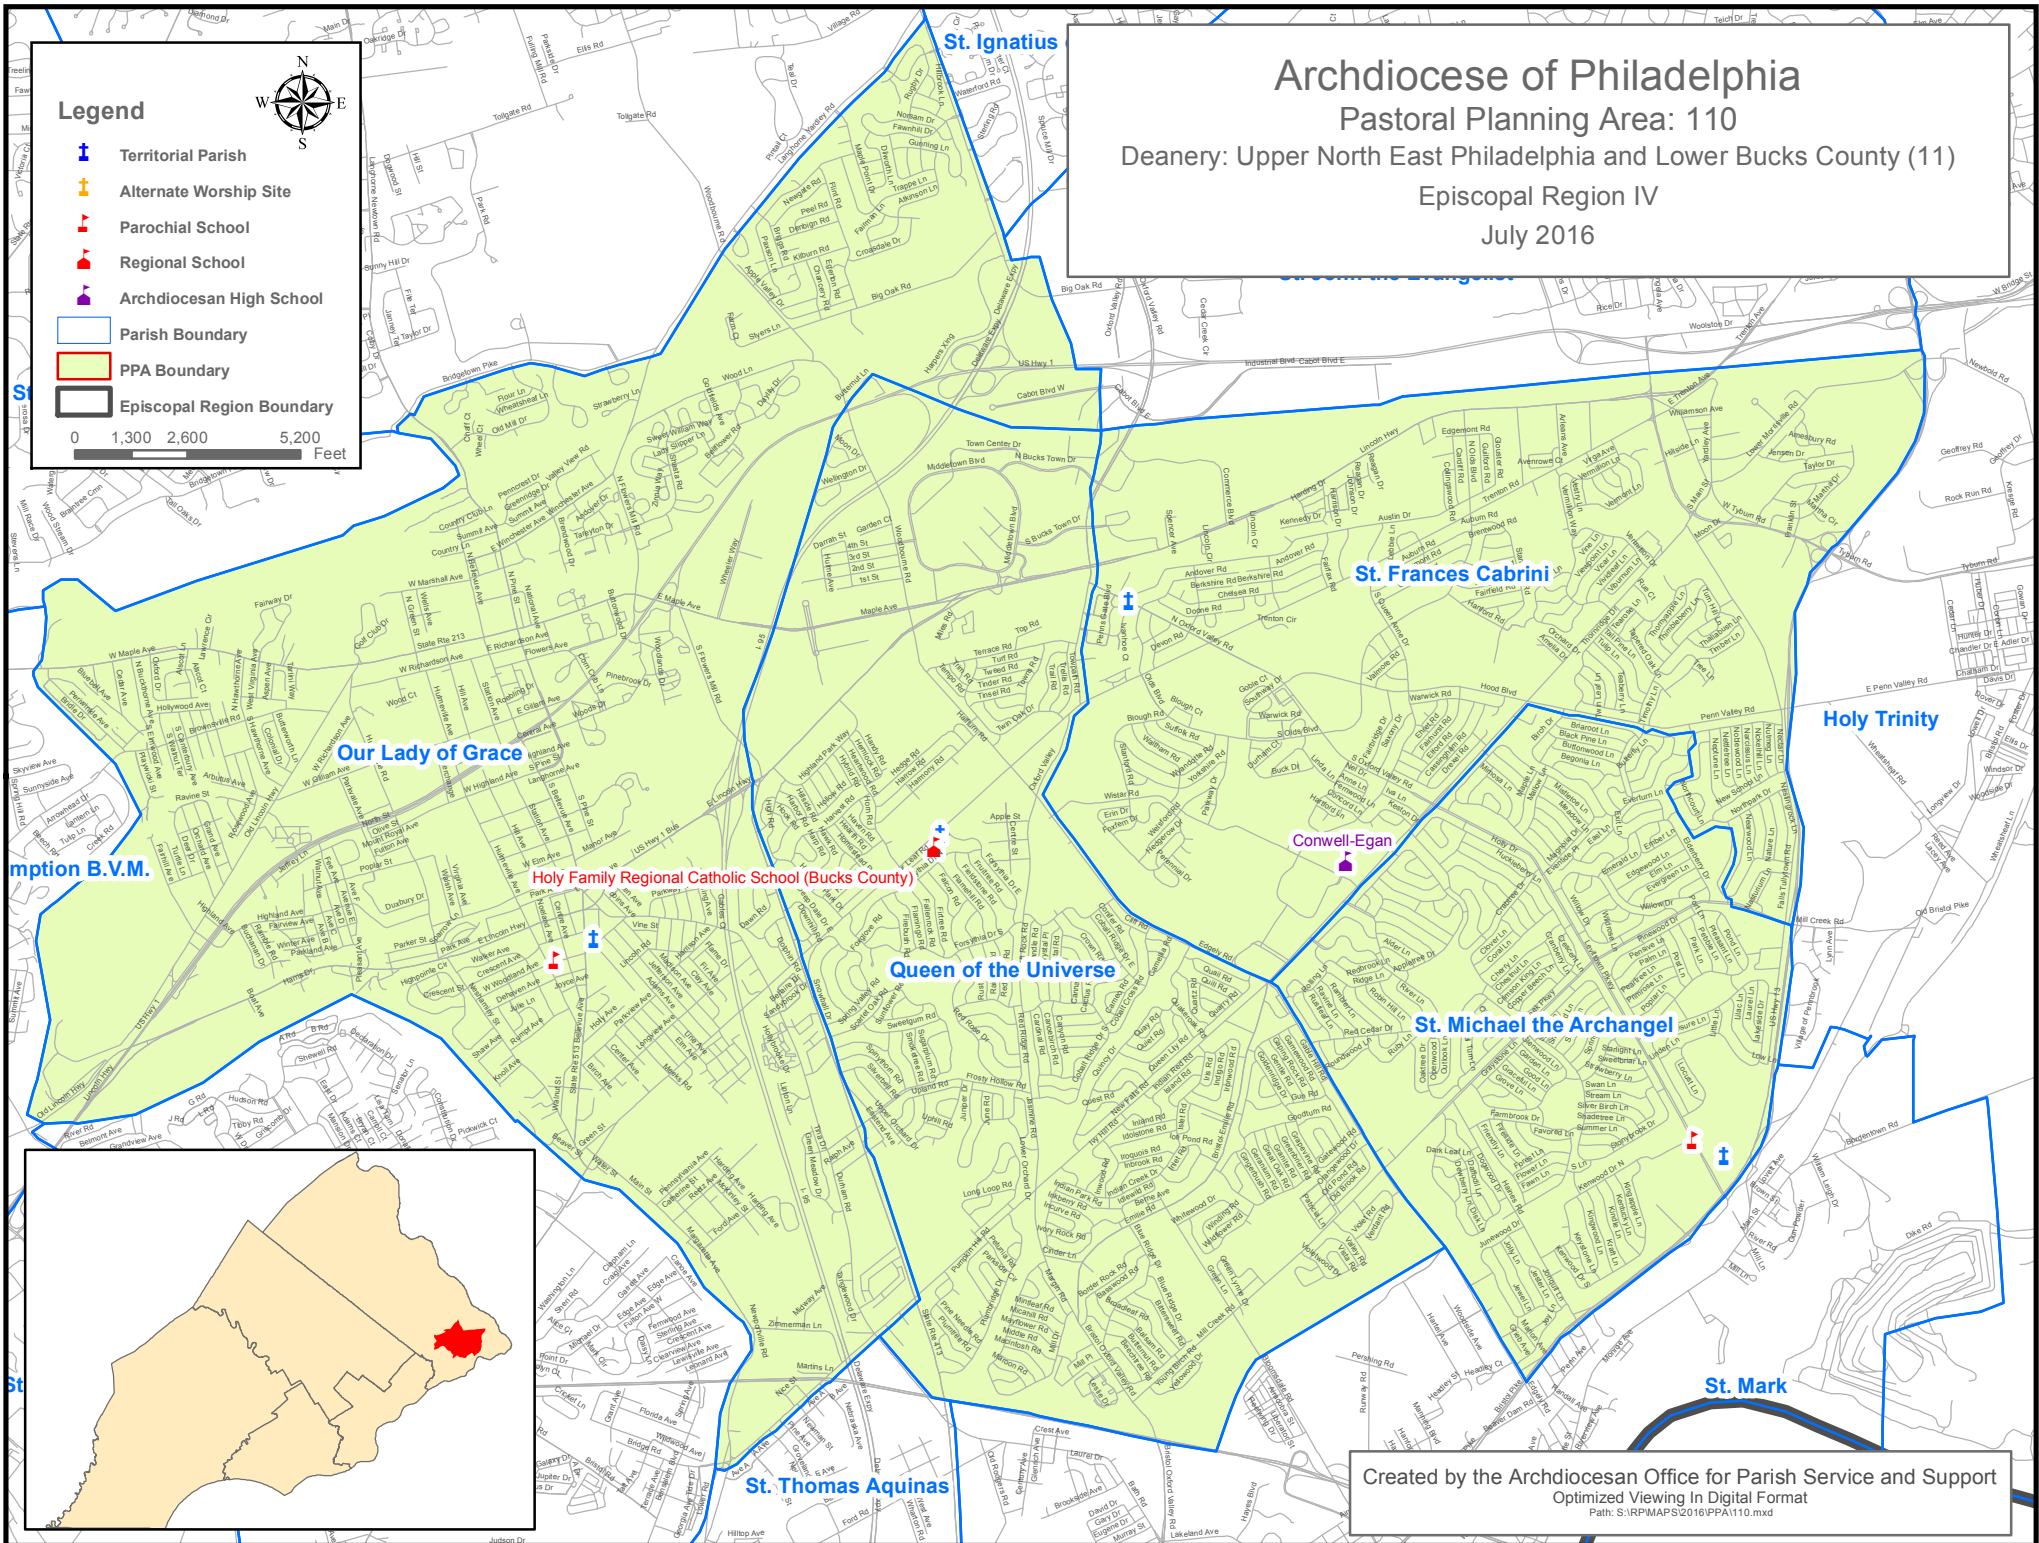

# Archdiocese of Philadelphia

Pastoral Planning Area: 110

Deanery: Upper North East Philadelphia and Lower Bucks County (11)

Episcopal Region IV

July 2016

## Legend

-  Territorial Parish
-  Alternate Worship Site
-  Parochial School
-  Regional School
-  Archdiocesan High School
-  Parish Boundary
-  PPA Boundary
-  Episcopal Region Boundary

0 1,300 2,600 5,200 Feet