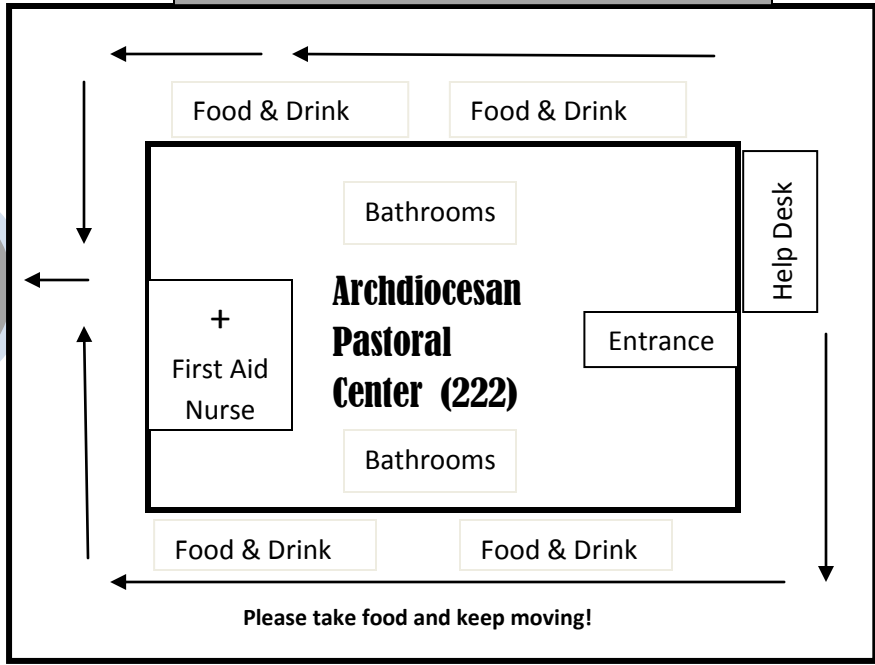

VINE STREET - BUS DROP OFF & PICK UP

Walking ramp up only →

STAIRS
Down
Only

STAIRS
Archdiocesan
Pastoral Center
Up Only

18th STREET

17th STREET

Parking Lot

Empty OPEN SPACE
for Pilgrims to
gather & eat.

Gate
Out to
Cathedral

WALKING PATH

RACE STREET

All foot traffic will enter the AOC portico from the front steps or the side ramp only! Thin arrows are a walking path for arrival to the site for food. Fat grey arrows are a walking path to the Cathedral. All walking paths are on the side walk.

Pilgrimage of Faith