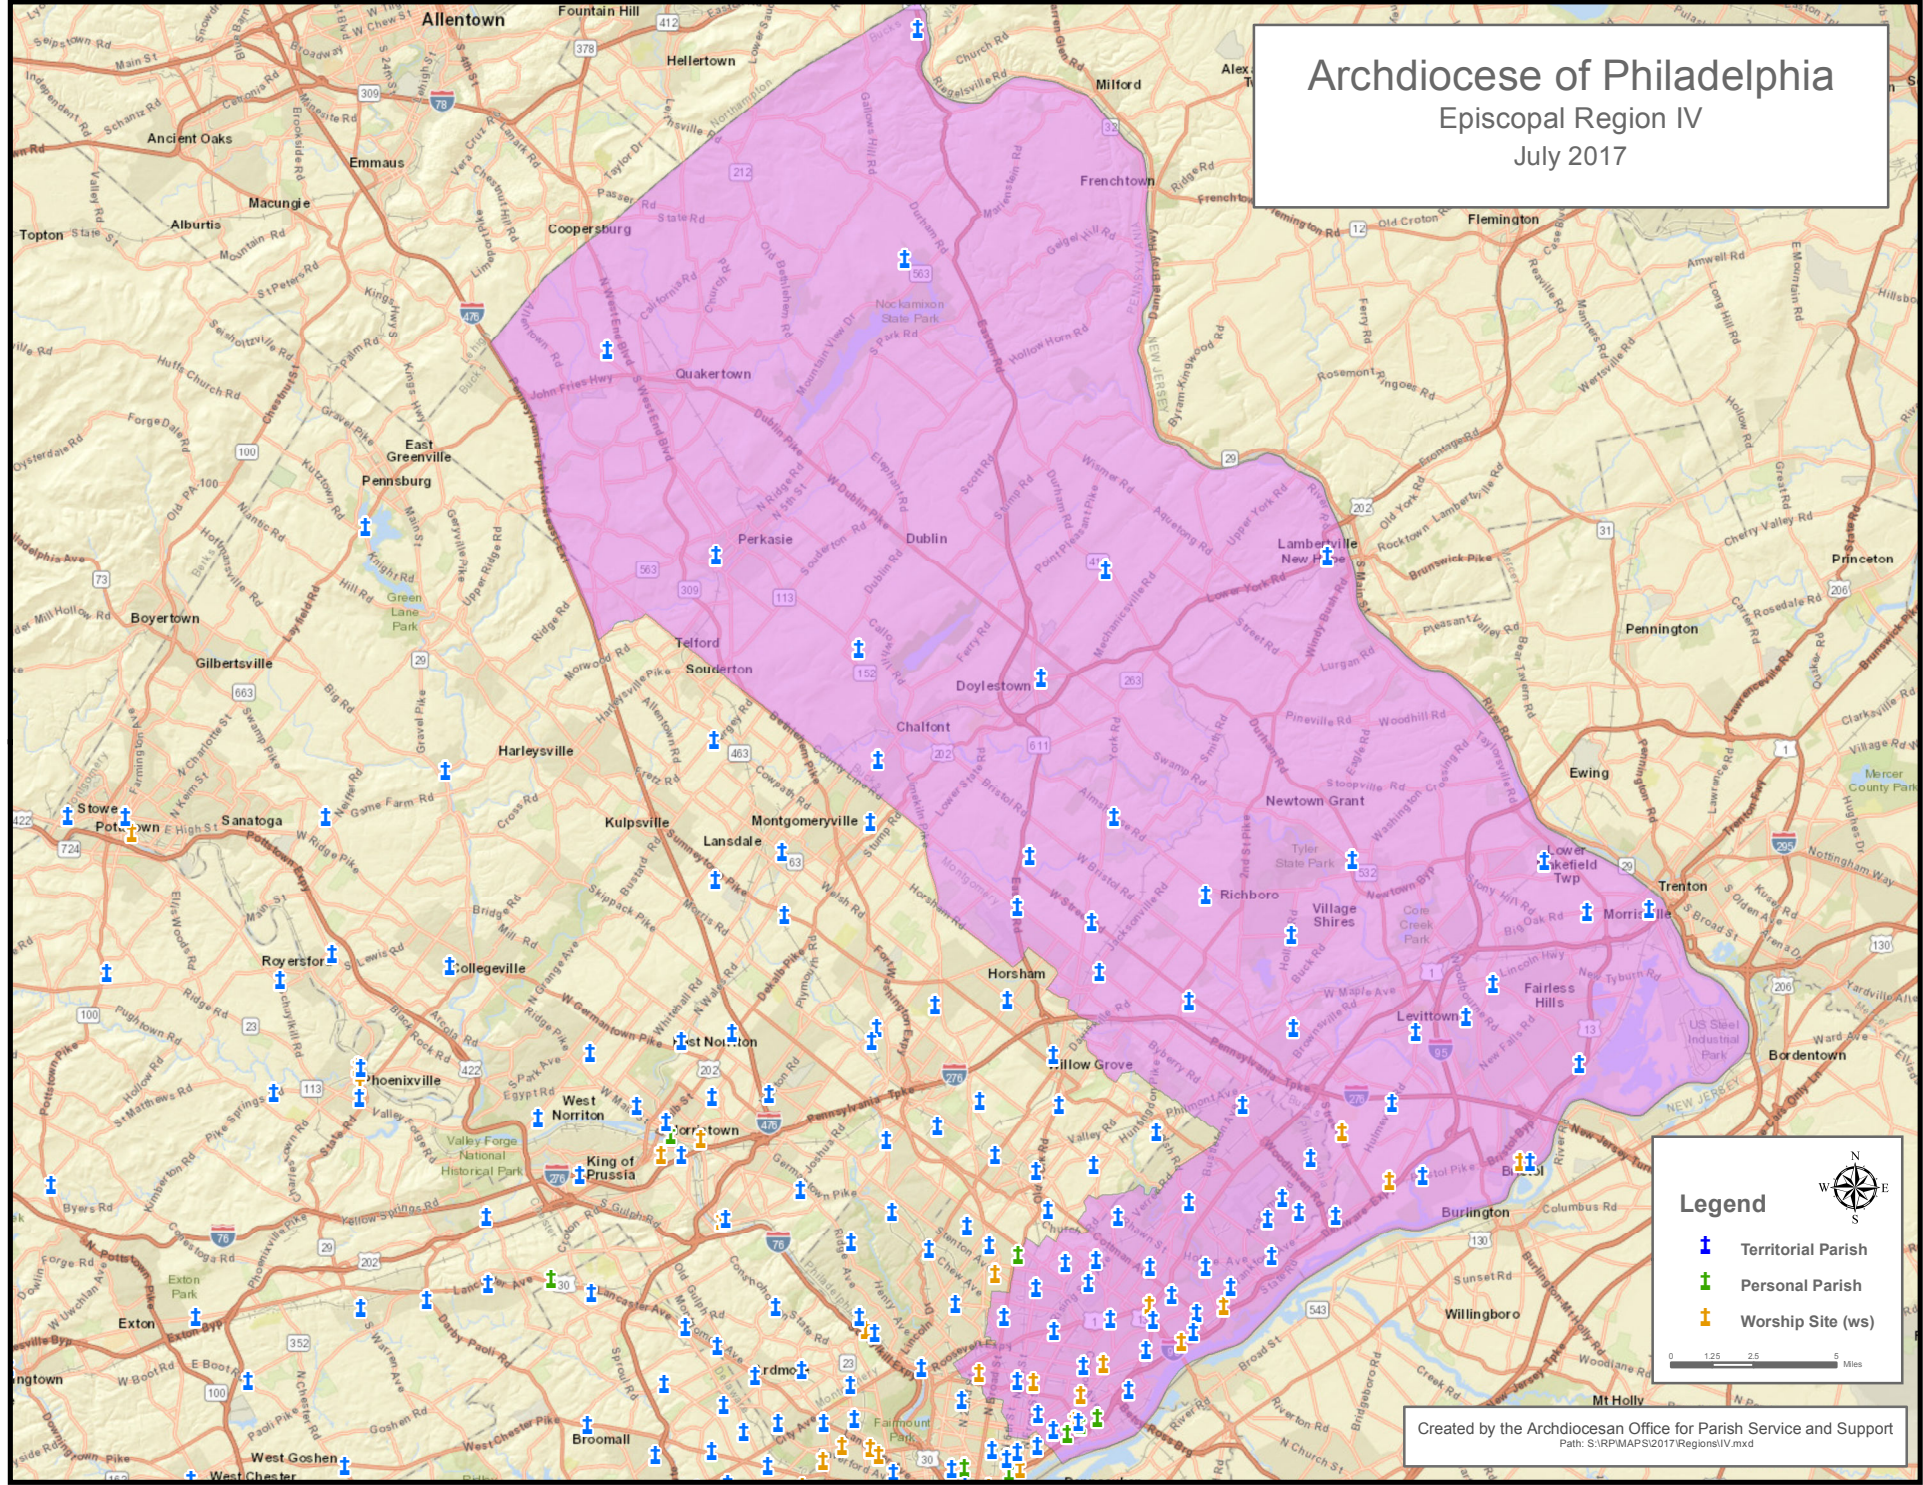

# Archdiocese of Philadelphia

## Episcopal Region IV

July 2017

**Legend**

- Territorial Parish
- Personal Parish
- Worship Site (ws)

0 1.25 2.5 5 Miles

Created by the Archdiocesan Office for Parish Service and Support  
Path: S:\RPMAPS\2017\RegionIV.mxd