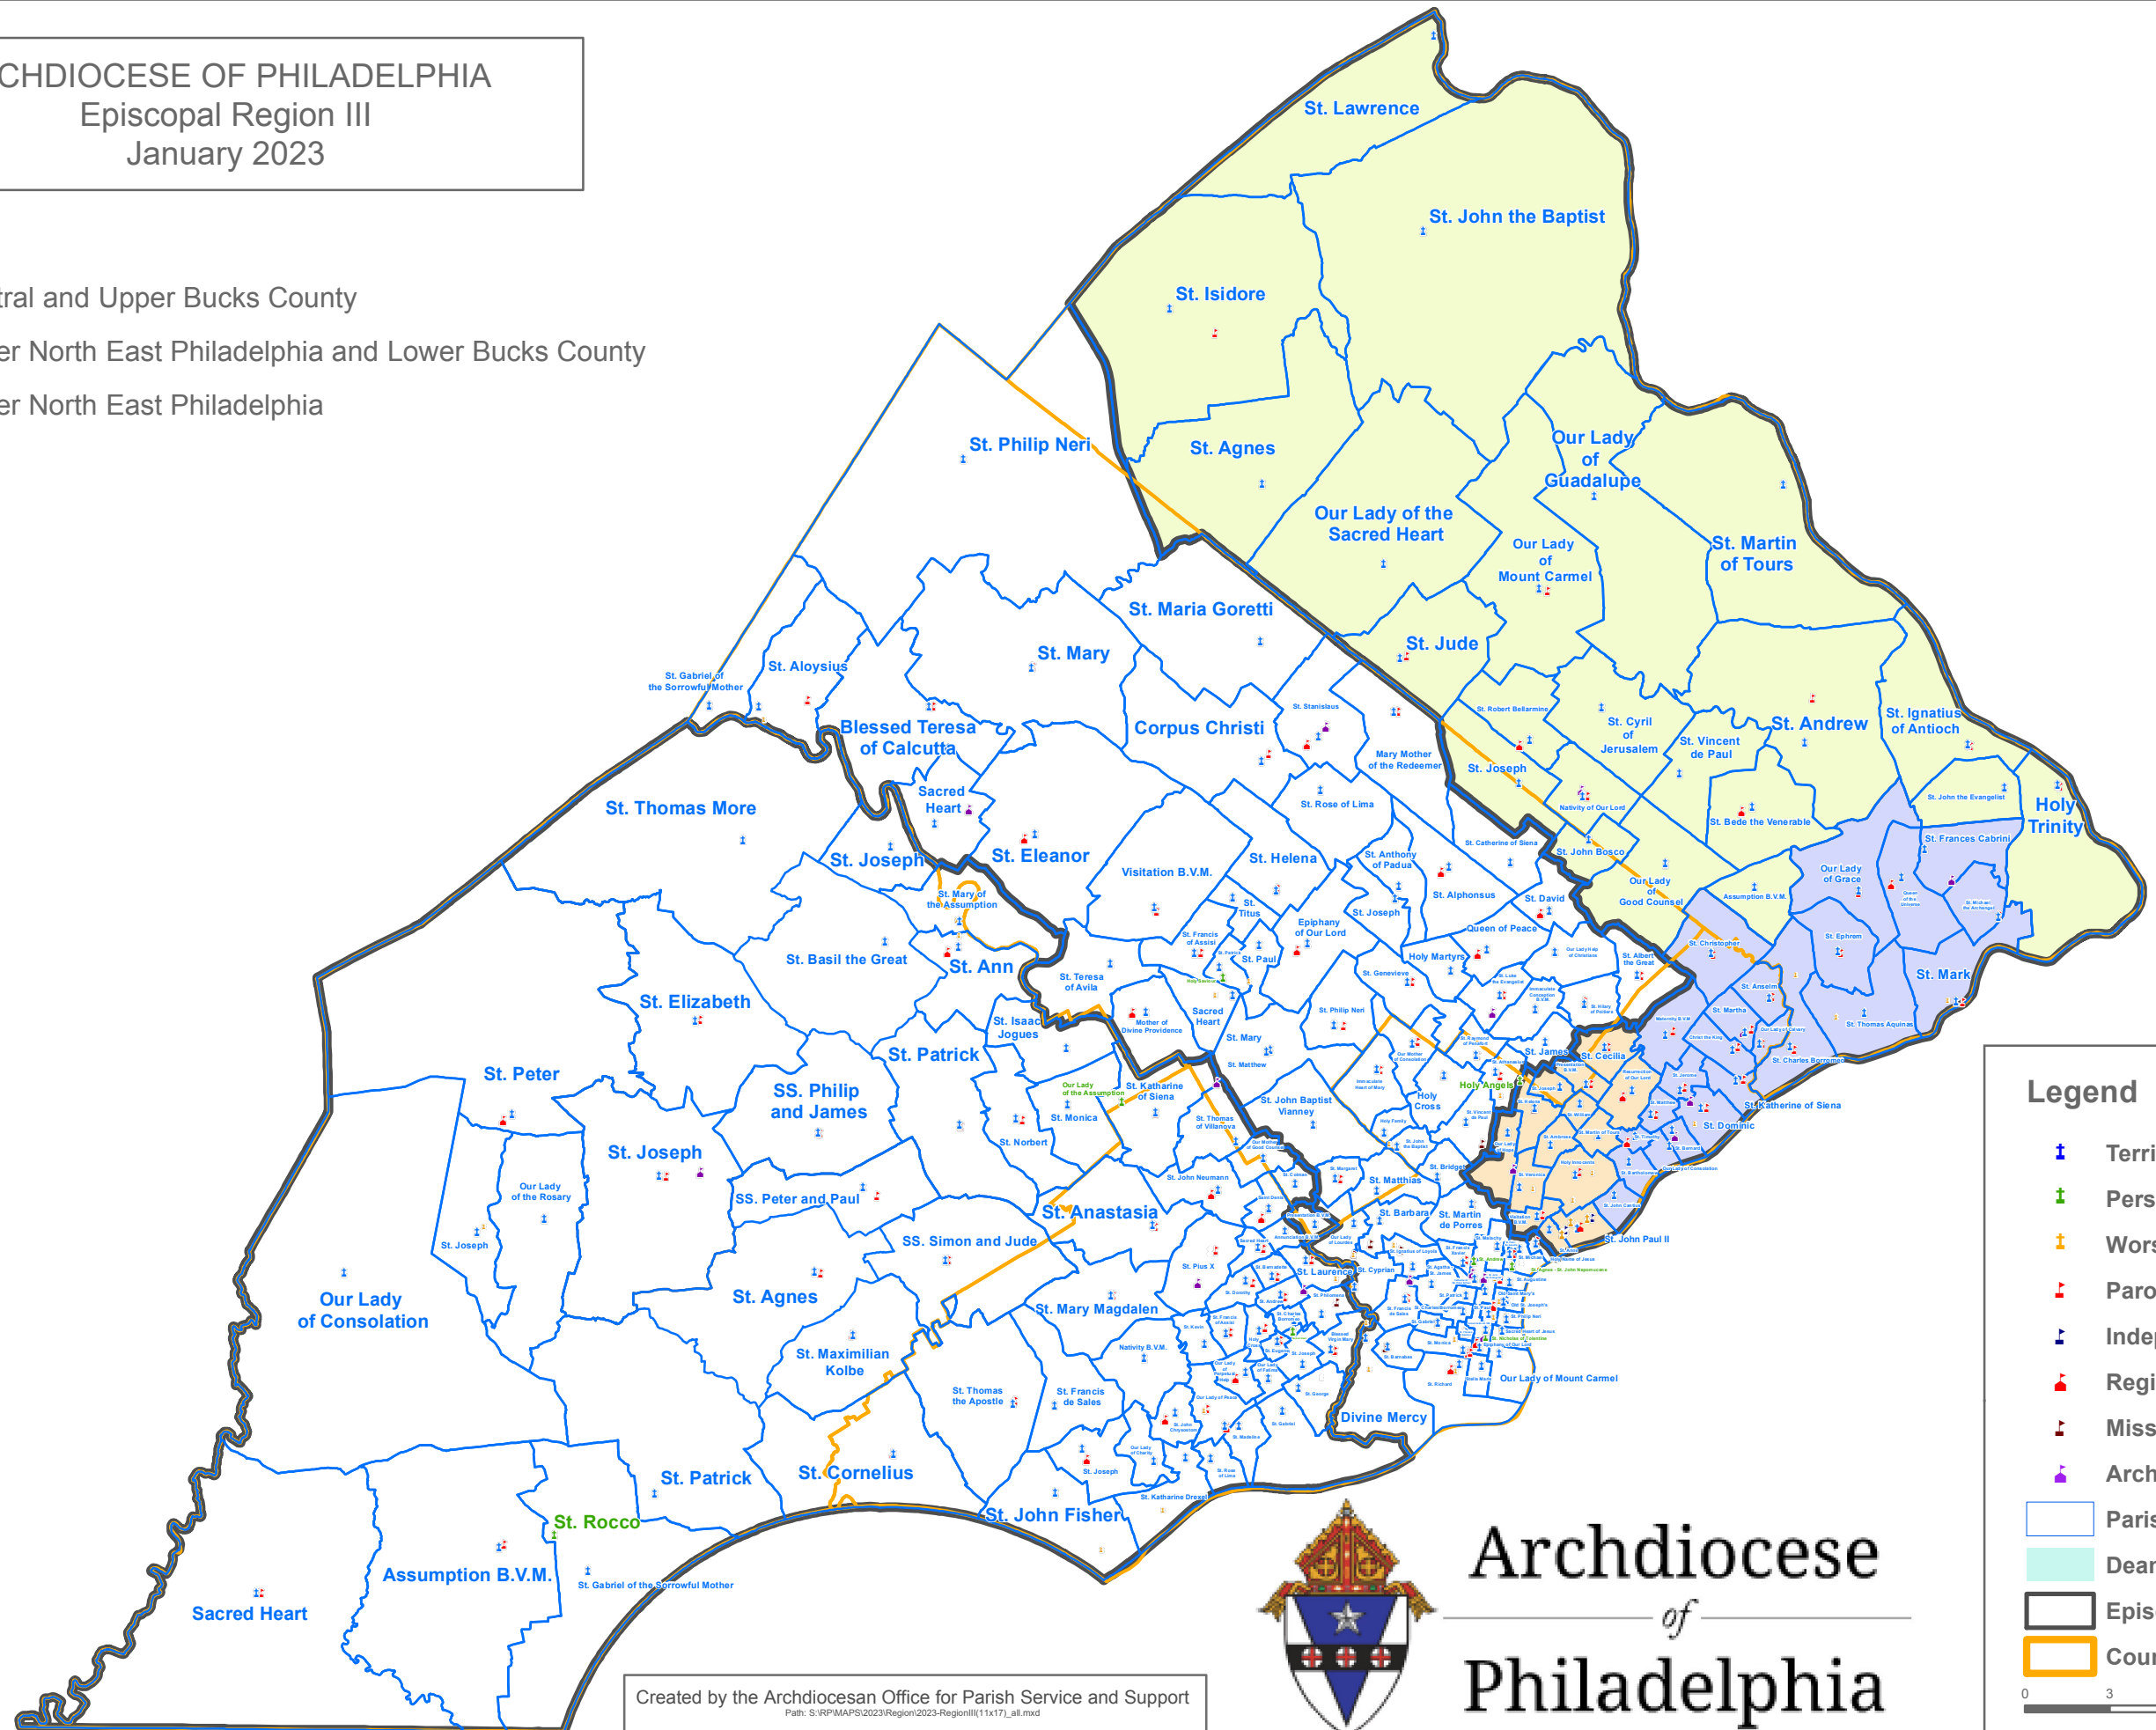

ARCHDIOCESE OF PHILADELPHIA
 Episcopal Region III
 January 2023

Deaneries

- 10 Central and Upper Bucks County
- 11 Upper North East Philadelphia and Lower Bucks County
- 12 Lower North East Philadelphia

Legend

- Territorial Parish
- Personal Parish
- Worship Site (ws)
- Parochial School
- Independent Catholic School
- Regional School
- Mission School
- Archdiocesan High School
- Parish Boundary
- Deanery Area
- Episcopal Region Boundary
- County Boundaries