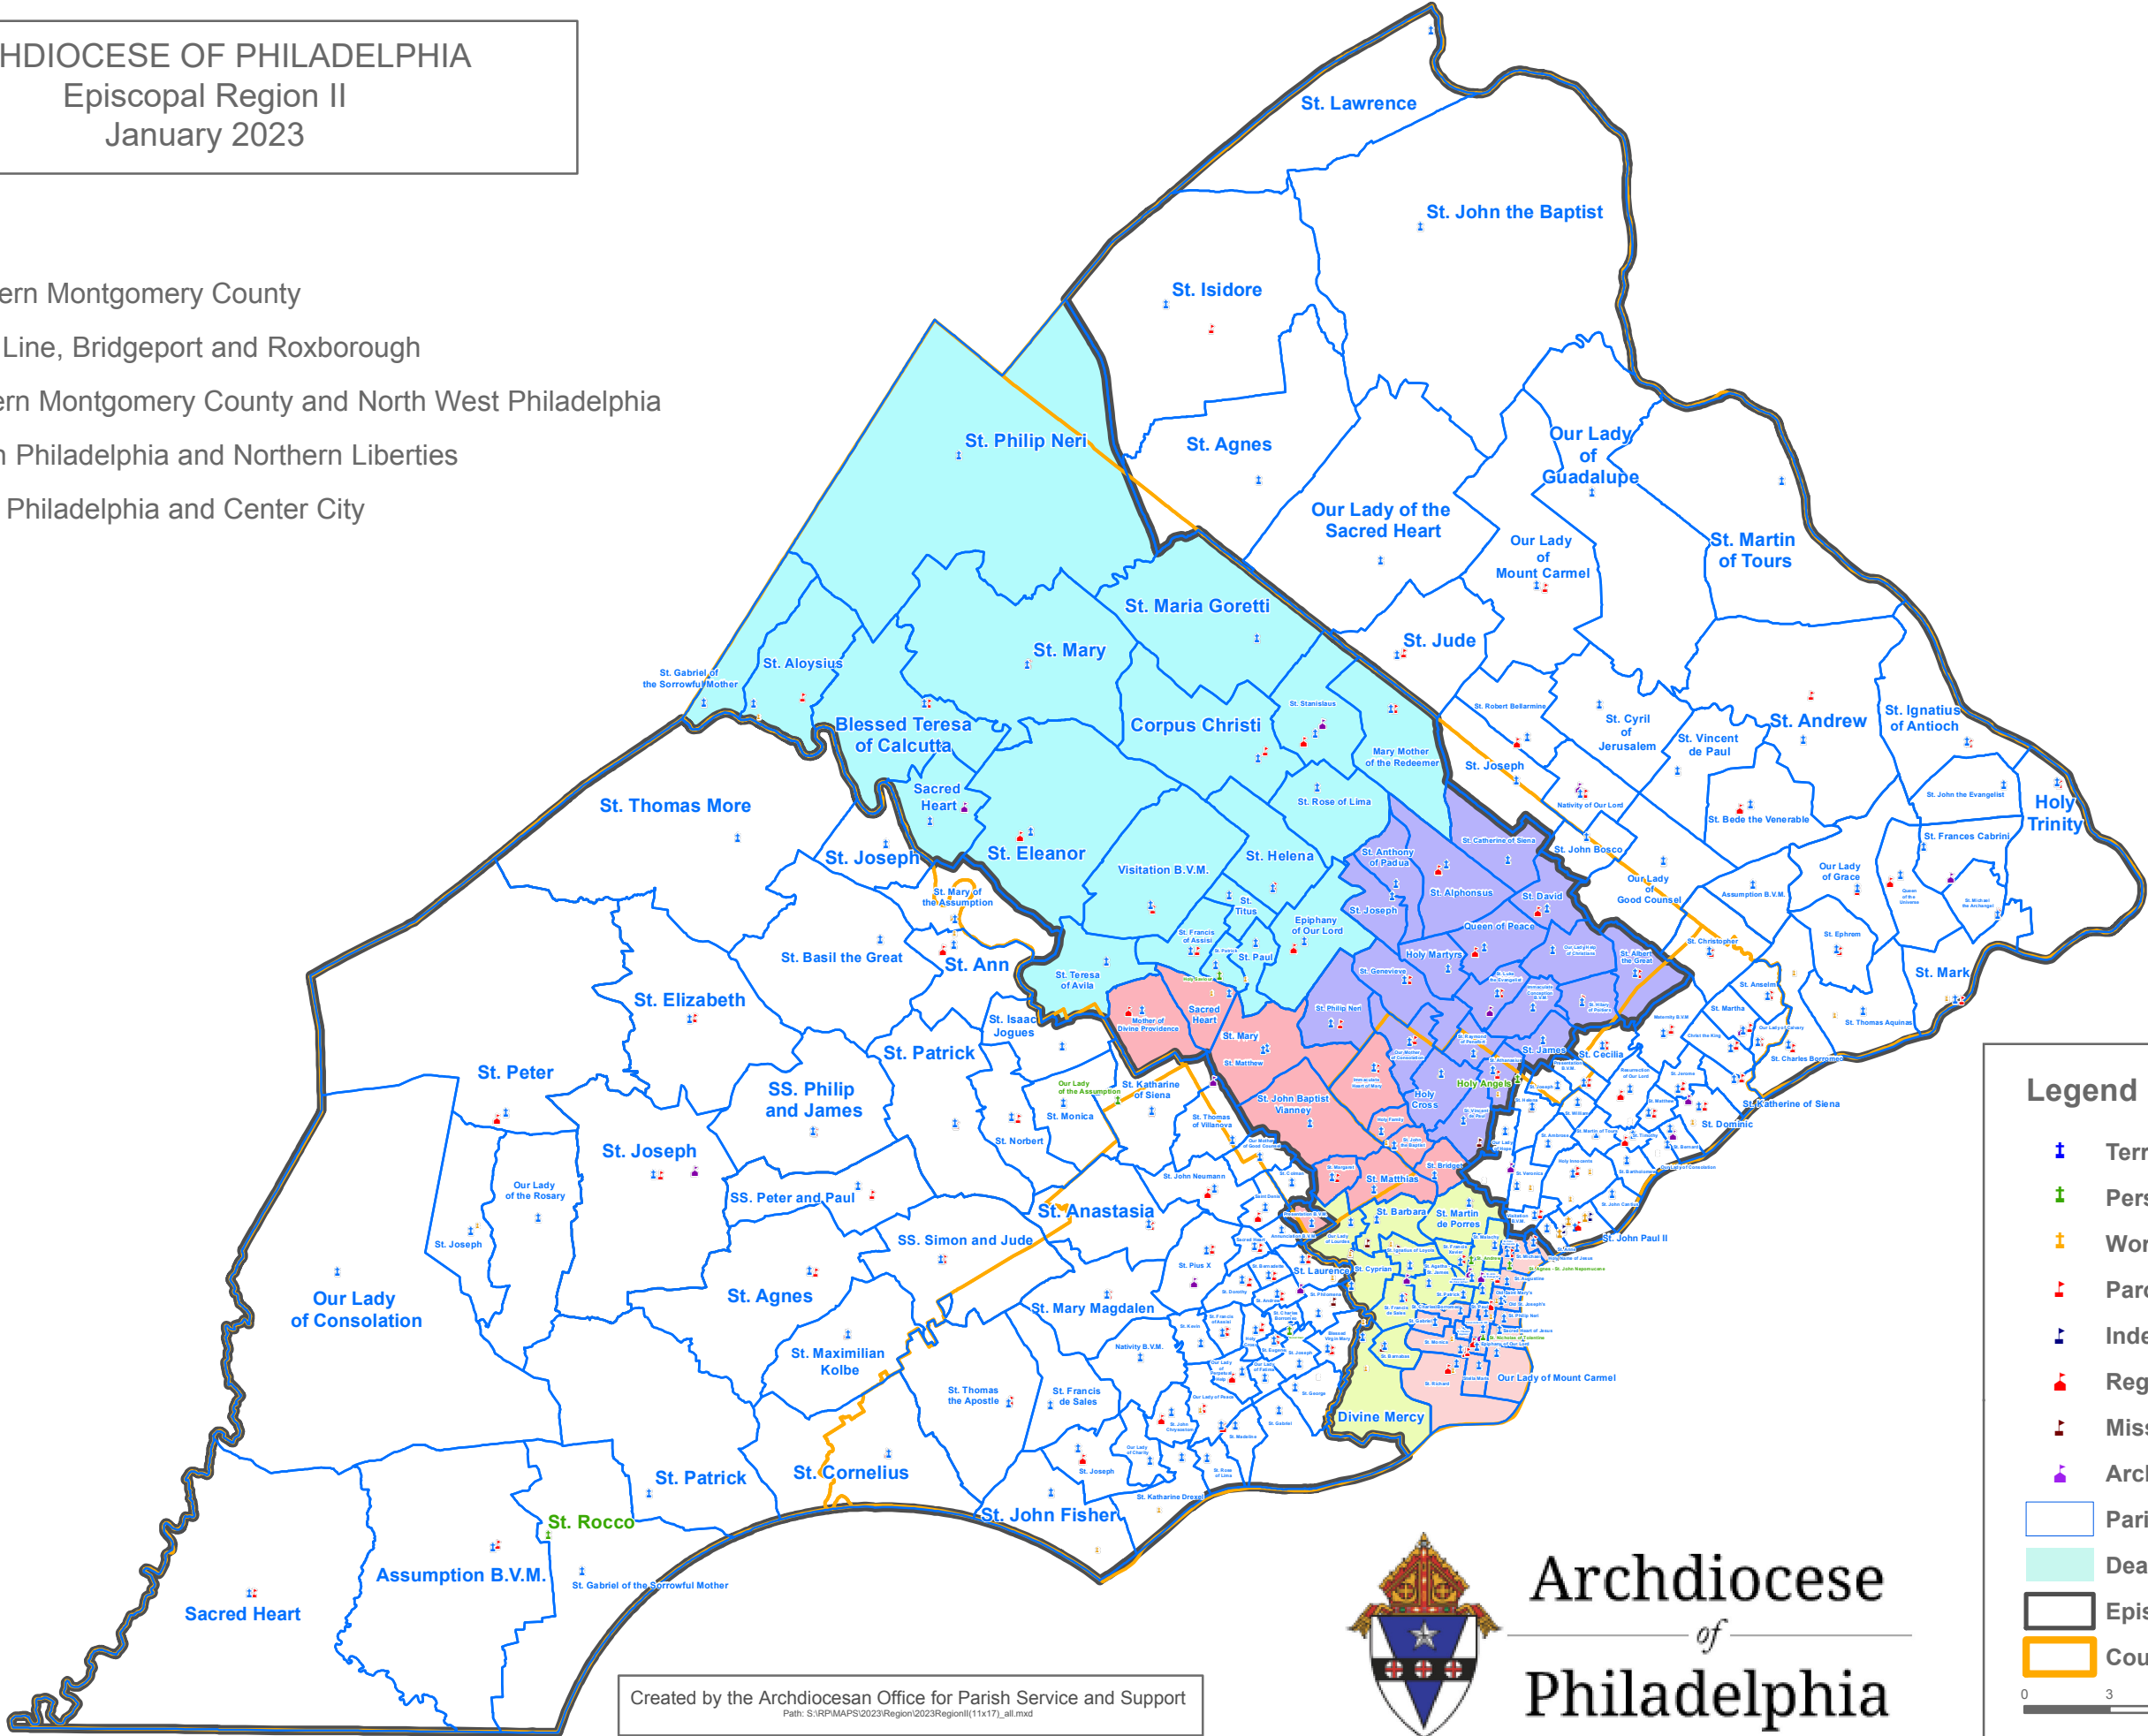

ARCHDIOCESE OF PHILADELPHIA
 Episcopal Region II
 January 2023

Deaneries

- 5 Western Montgomery County
- 6 Main Line, Bridgeport and Roxborough
- 7 Eastern Montgomery County and North West Philadelphia
- 8 South Philadelphia and Northern Liberties
- 9 West Philadelphia and Center City

Legend

- Territorial Parish
- Personal Parish
- Worship Site (ws)
- Parochial School
- Independent Catholic School
- Regional School
- Mission School
- Archdiocesan High School
- Parish Boundary
- Deanery Area
- Episcopal Region Boundary
- County Boundaries