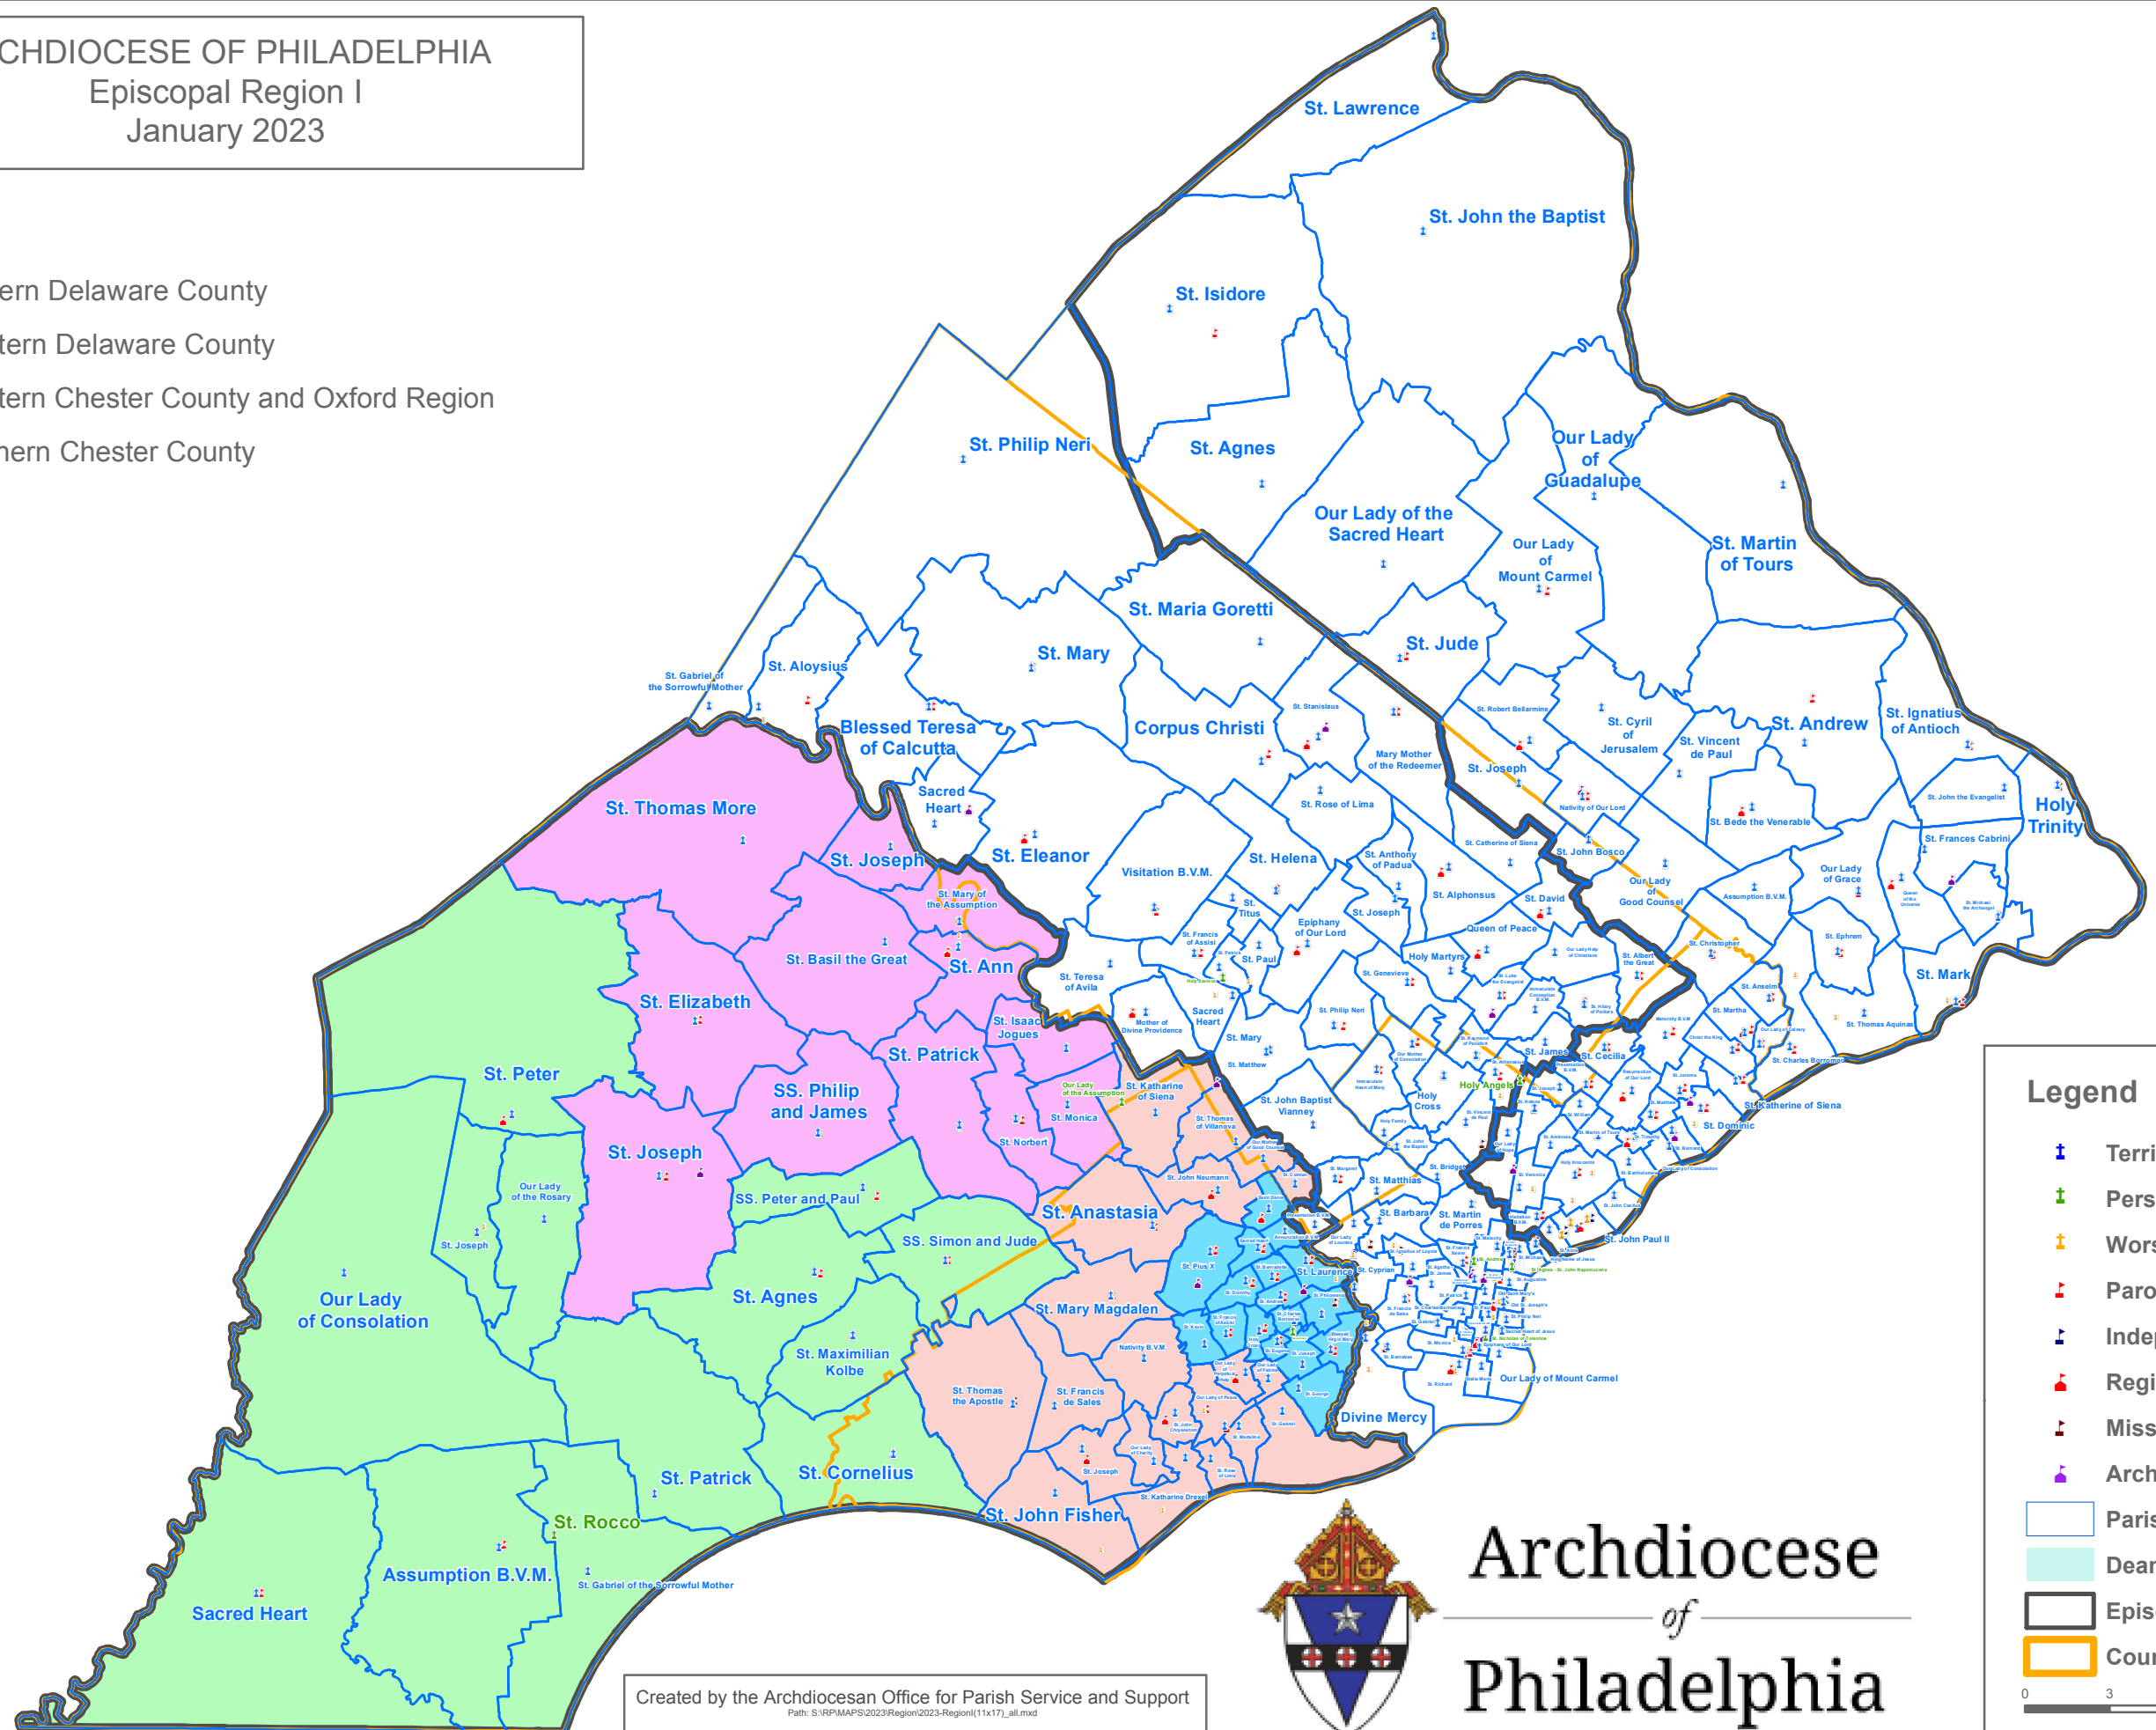

ARCHDIOCESE OF PHILADELPHIA  
 Episcopal Region I  
 January 2023

Deaneries

- 1 Eastern Delaware County
- 2 Western Delaware County
- 3 Western Chester County and Oxford Region
- 4 Northern Chester County

**Legend**

- Territorial Parish
- Personal Parish
- Worship Site (ws)
- Parochial School
- Independent Catholic School
- Regional School
- Mission School
- Archdiocesan High School
- Parish Boundary
- Deanery Area
- Episcopal Region Boundary
- County Boundaries