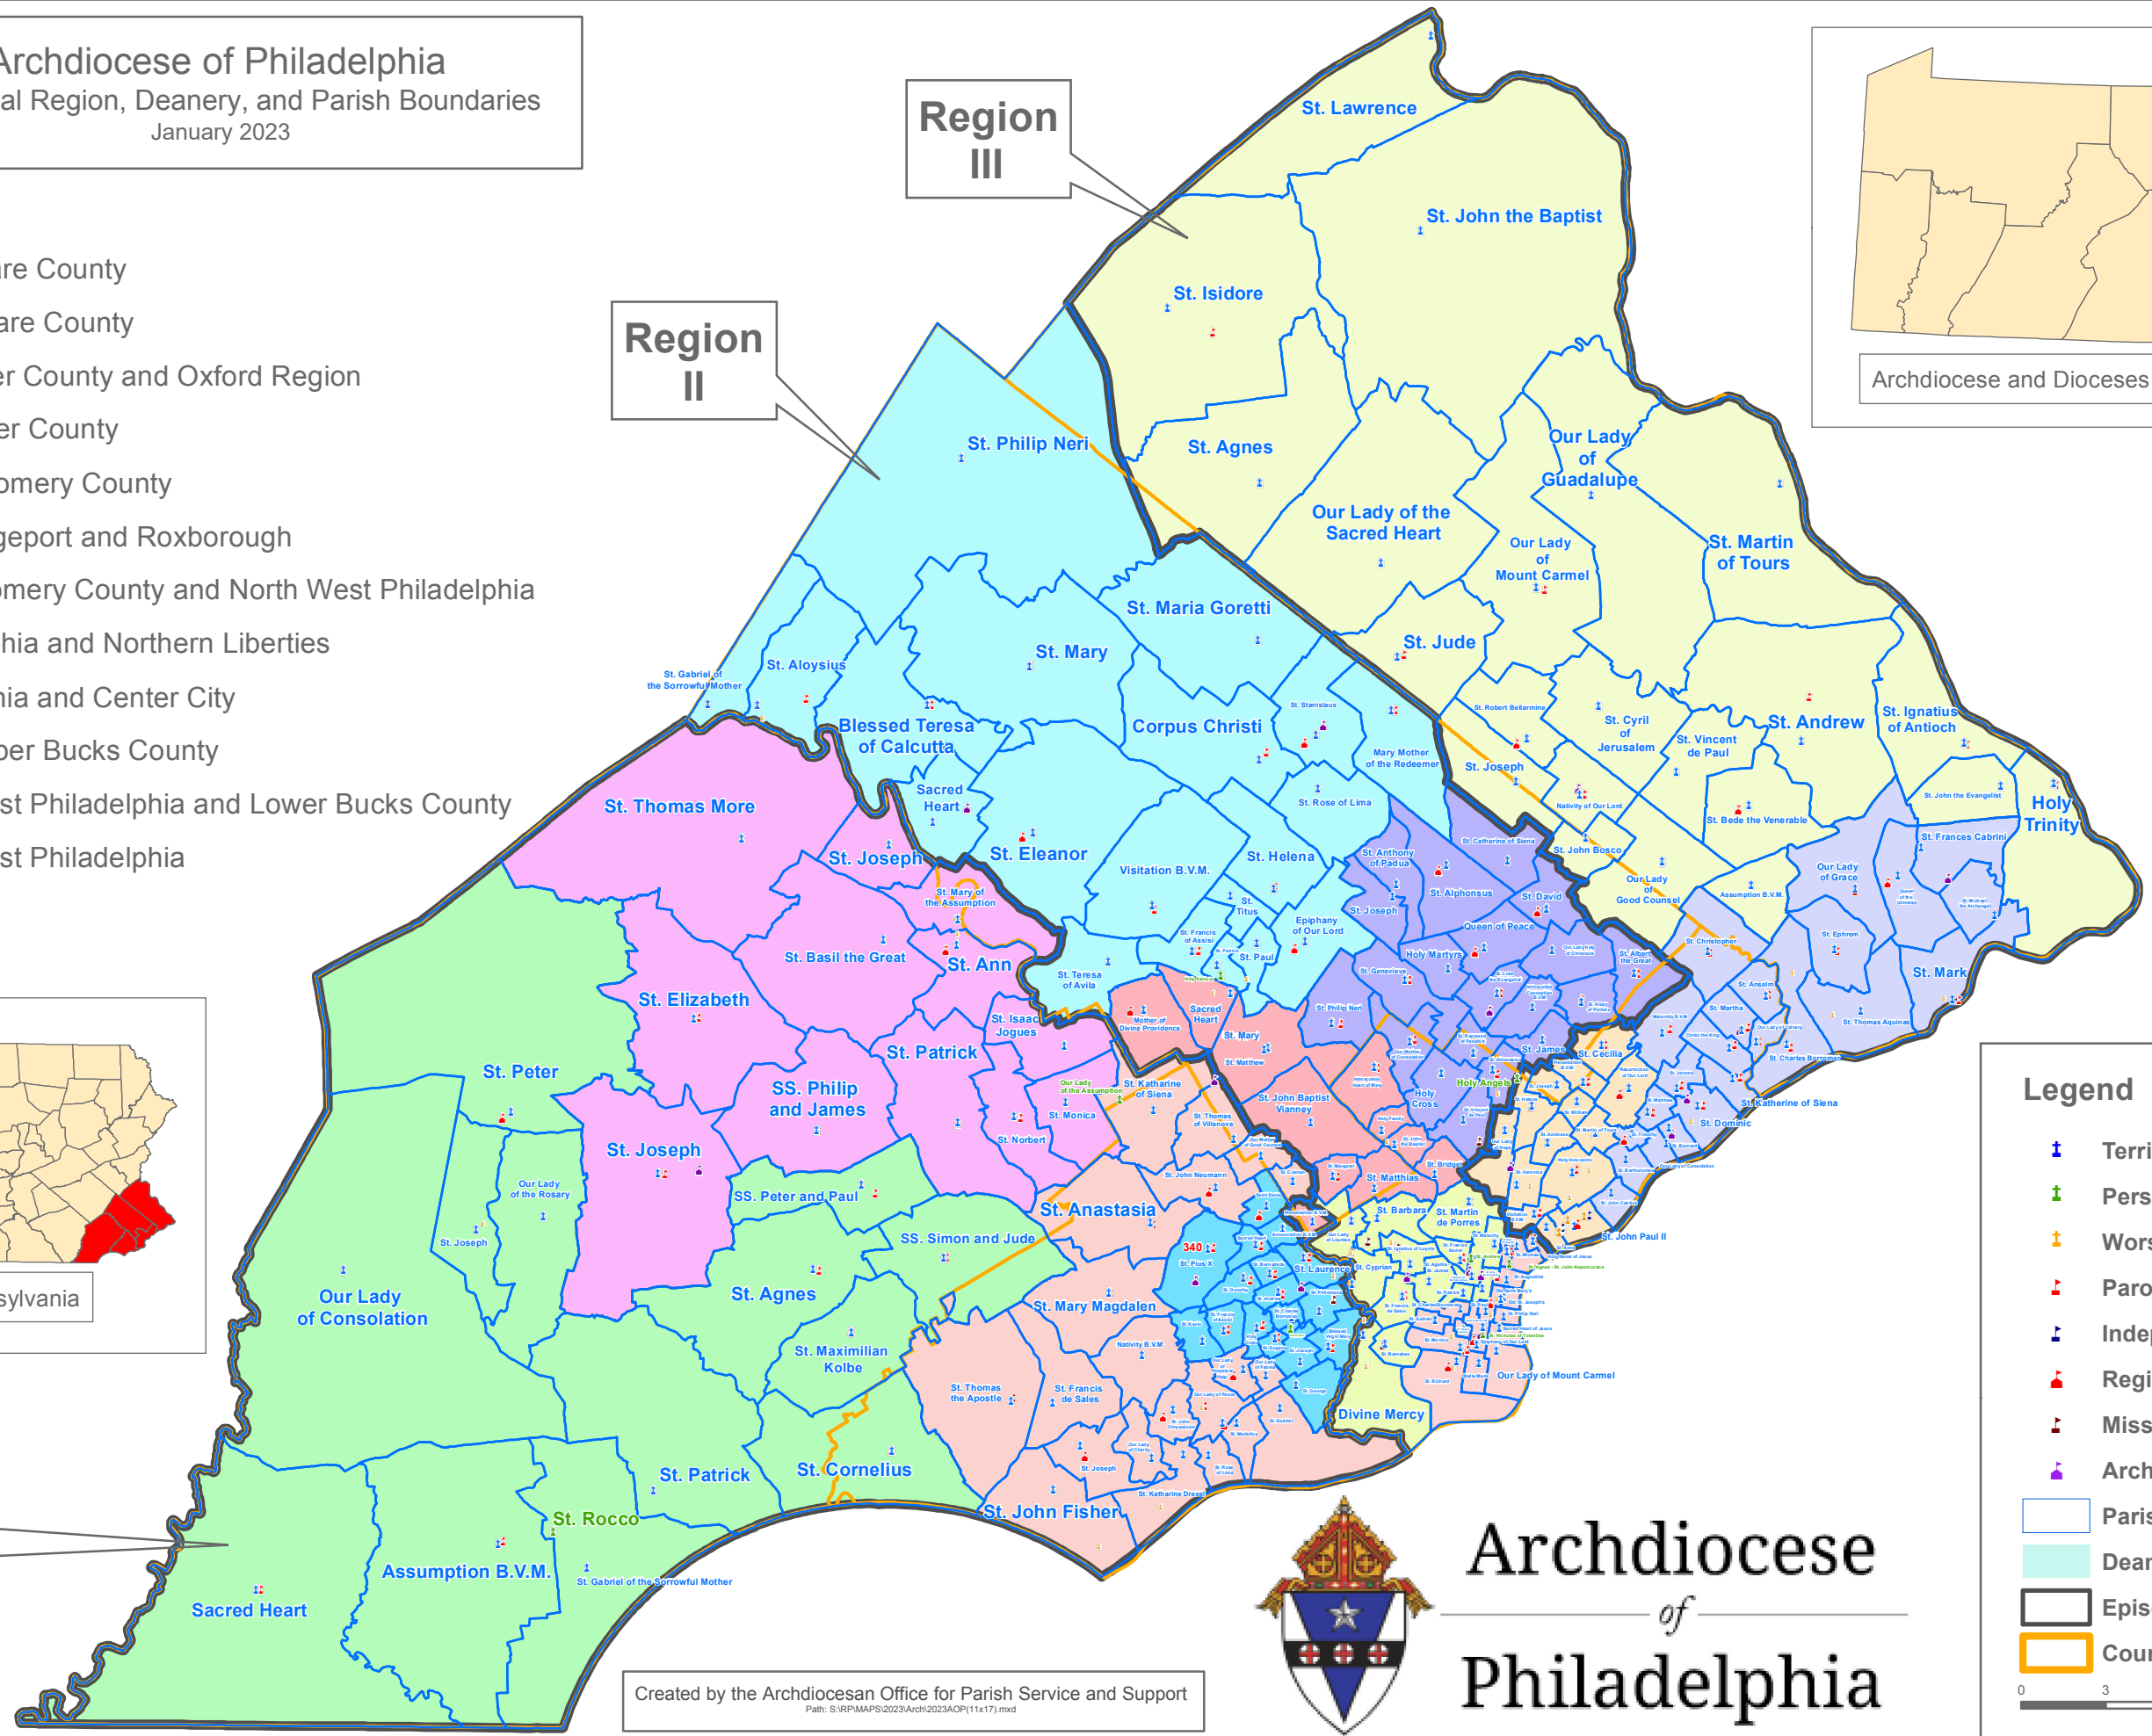

Archdiocese of Philadelphia
Episcopal Region, Deanery, and Parish Boundaries
January 2023

Deaneries

- 1 Eastern Delaware County
- 2 Western Delaware County
- 3 Western Chester County and Oxford Region
- 4 Northern Chester County
- 5 Western Montgomery County
- 6 Main Line, Bridgeport and Roxborough
- 7 Eastern Montgomery County and North West Philadelphia
- 8 South Philadelphia and Northern Liberties
- 9 West Philadelphia and Center City
- 10 Central and Upper Bucks County
- 11 Upper North East Philadelphia and Lower Bucks County
- 12 Lower North East Philadelphia

Region III

Region II

Region I

Legend

- Territorial Parish
- Personal Parish
- Worship Site (ws)
- Parochial School
- Independent Catholic School
- Regional School
- Mission School
- Archdiocesan High School
- Parish Boundary
- Deanery Area
- Episcopal Region Boundary
- County Boundaries