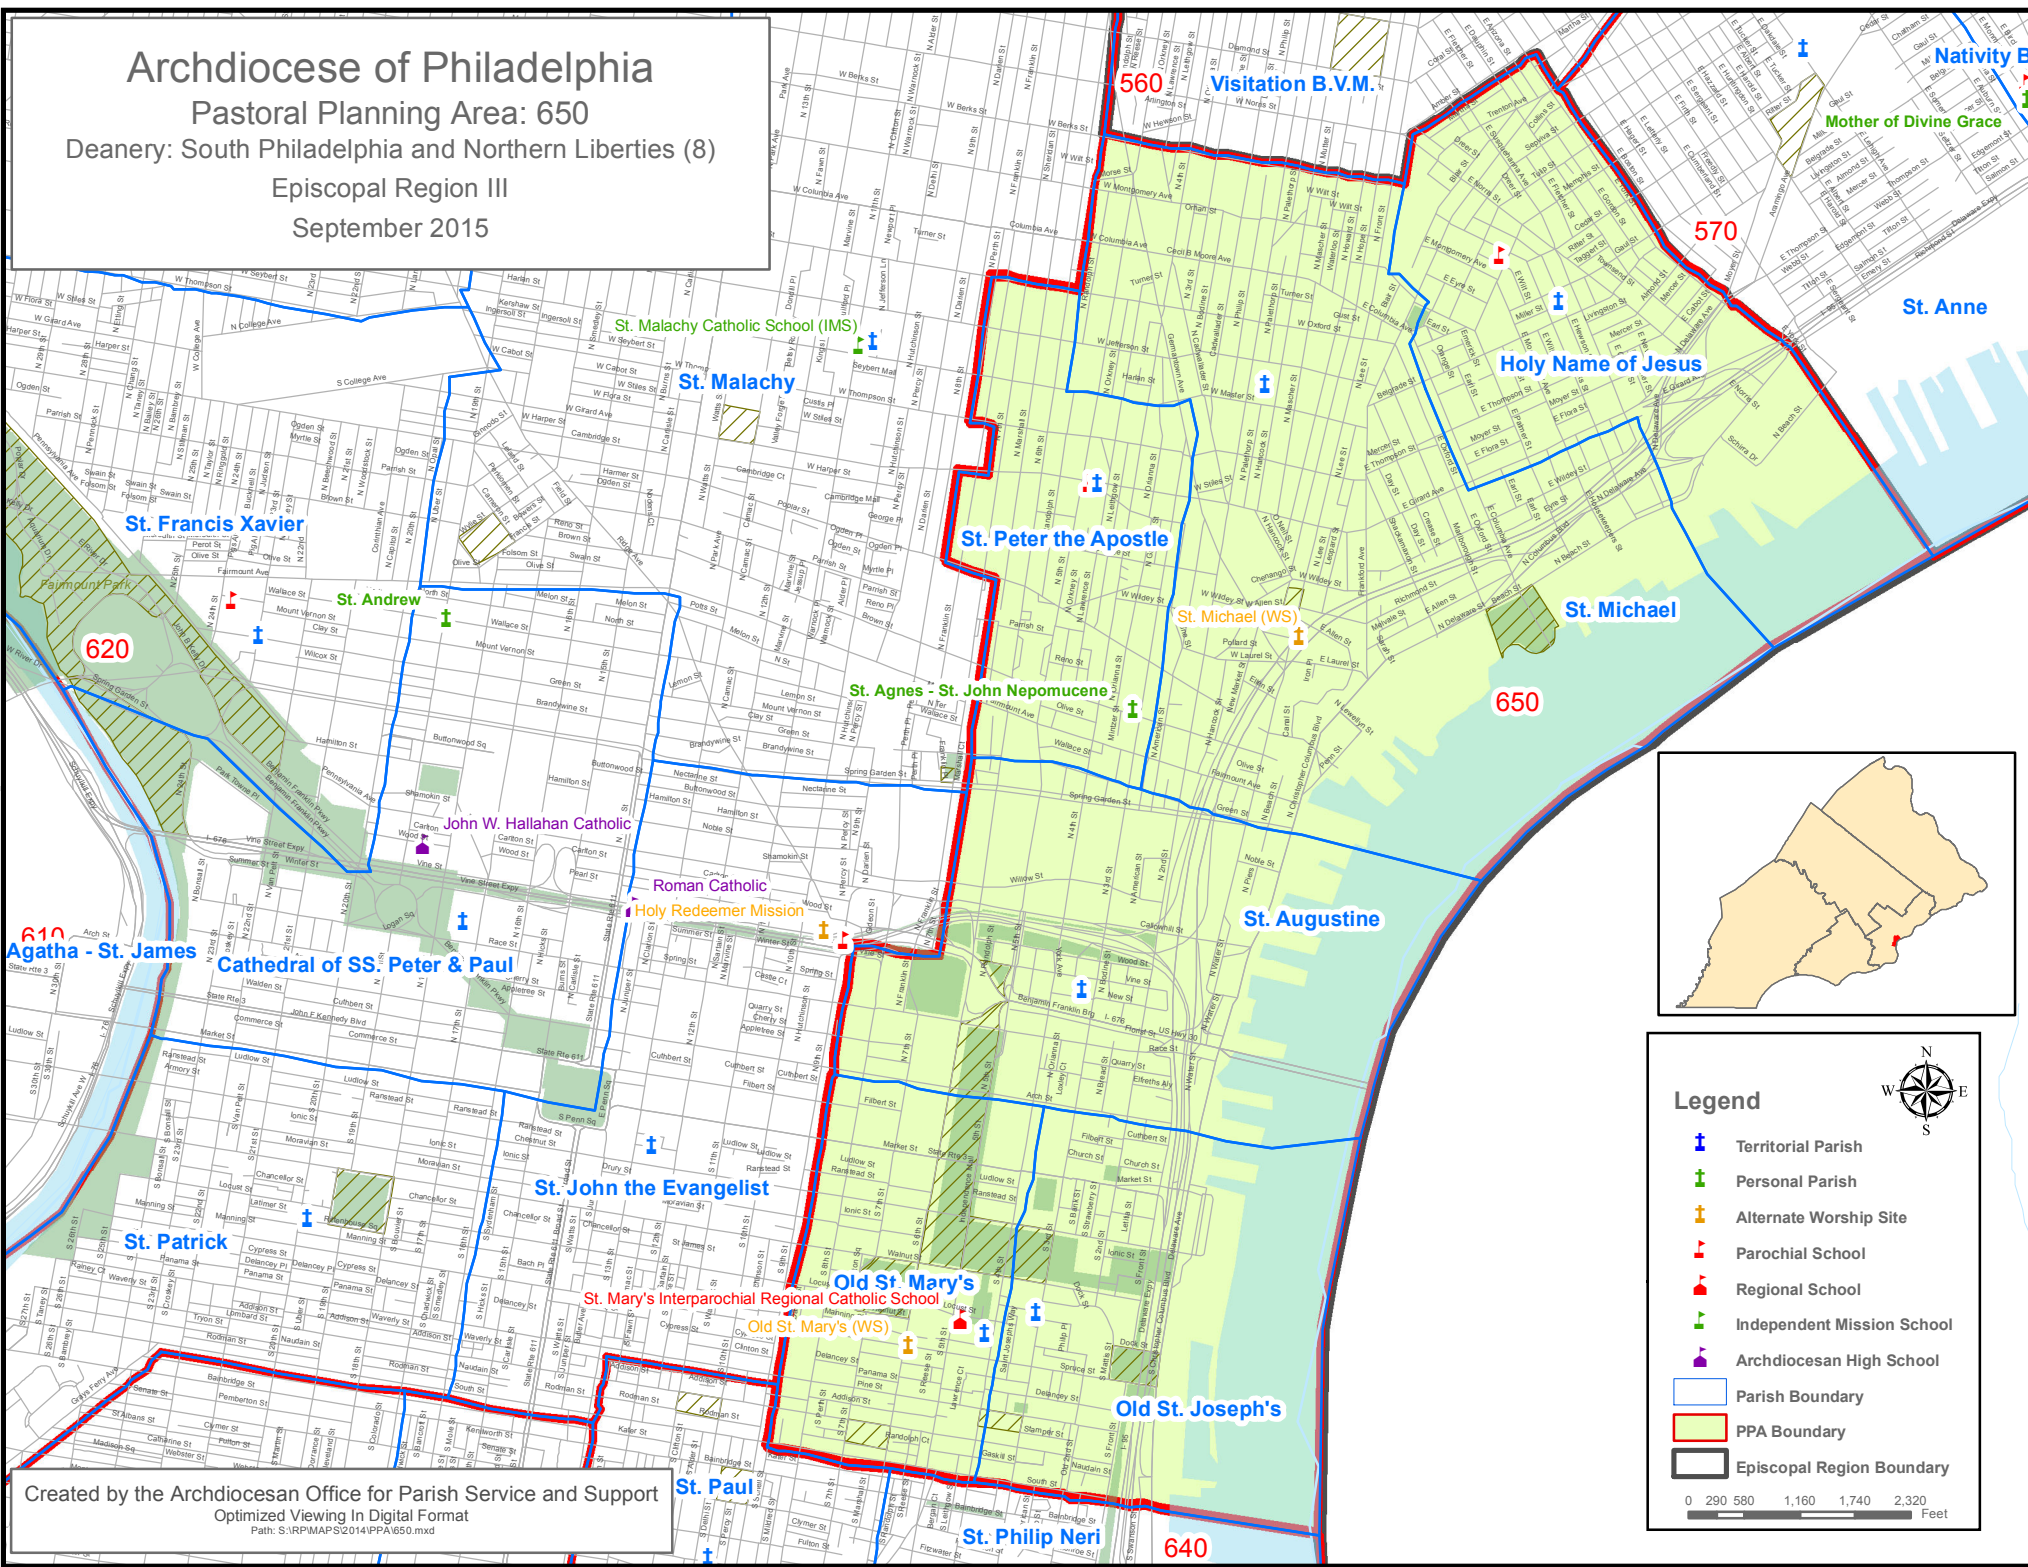

Archdiocese of Philadelphia

Pastoral Planning Area: 650

Deanery: South Philadelphia and Northern Liberties (8)

Episcopal Region III

September 2015

Legend

- Territorial Parish
- Personal Parish
- Alternate Worship Site
- Parochial School
- Regional School
- Independent Mission School
- Archdiocesan High School
- Parish Boundary
- PPA Boundary
- Episcopal Region Boundary

0 290 580 1,160 1,740 2,320 Feet