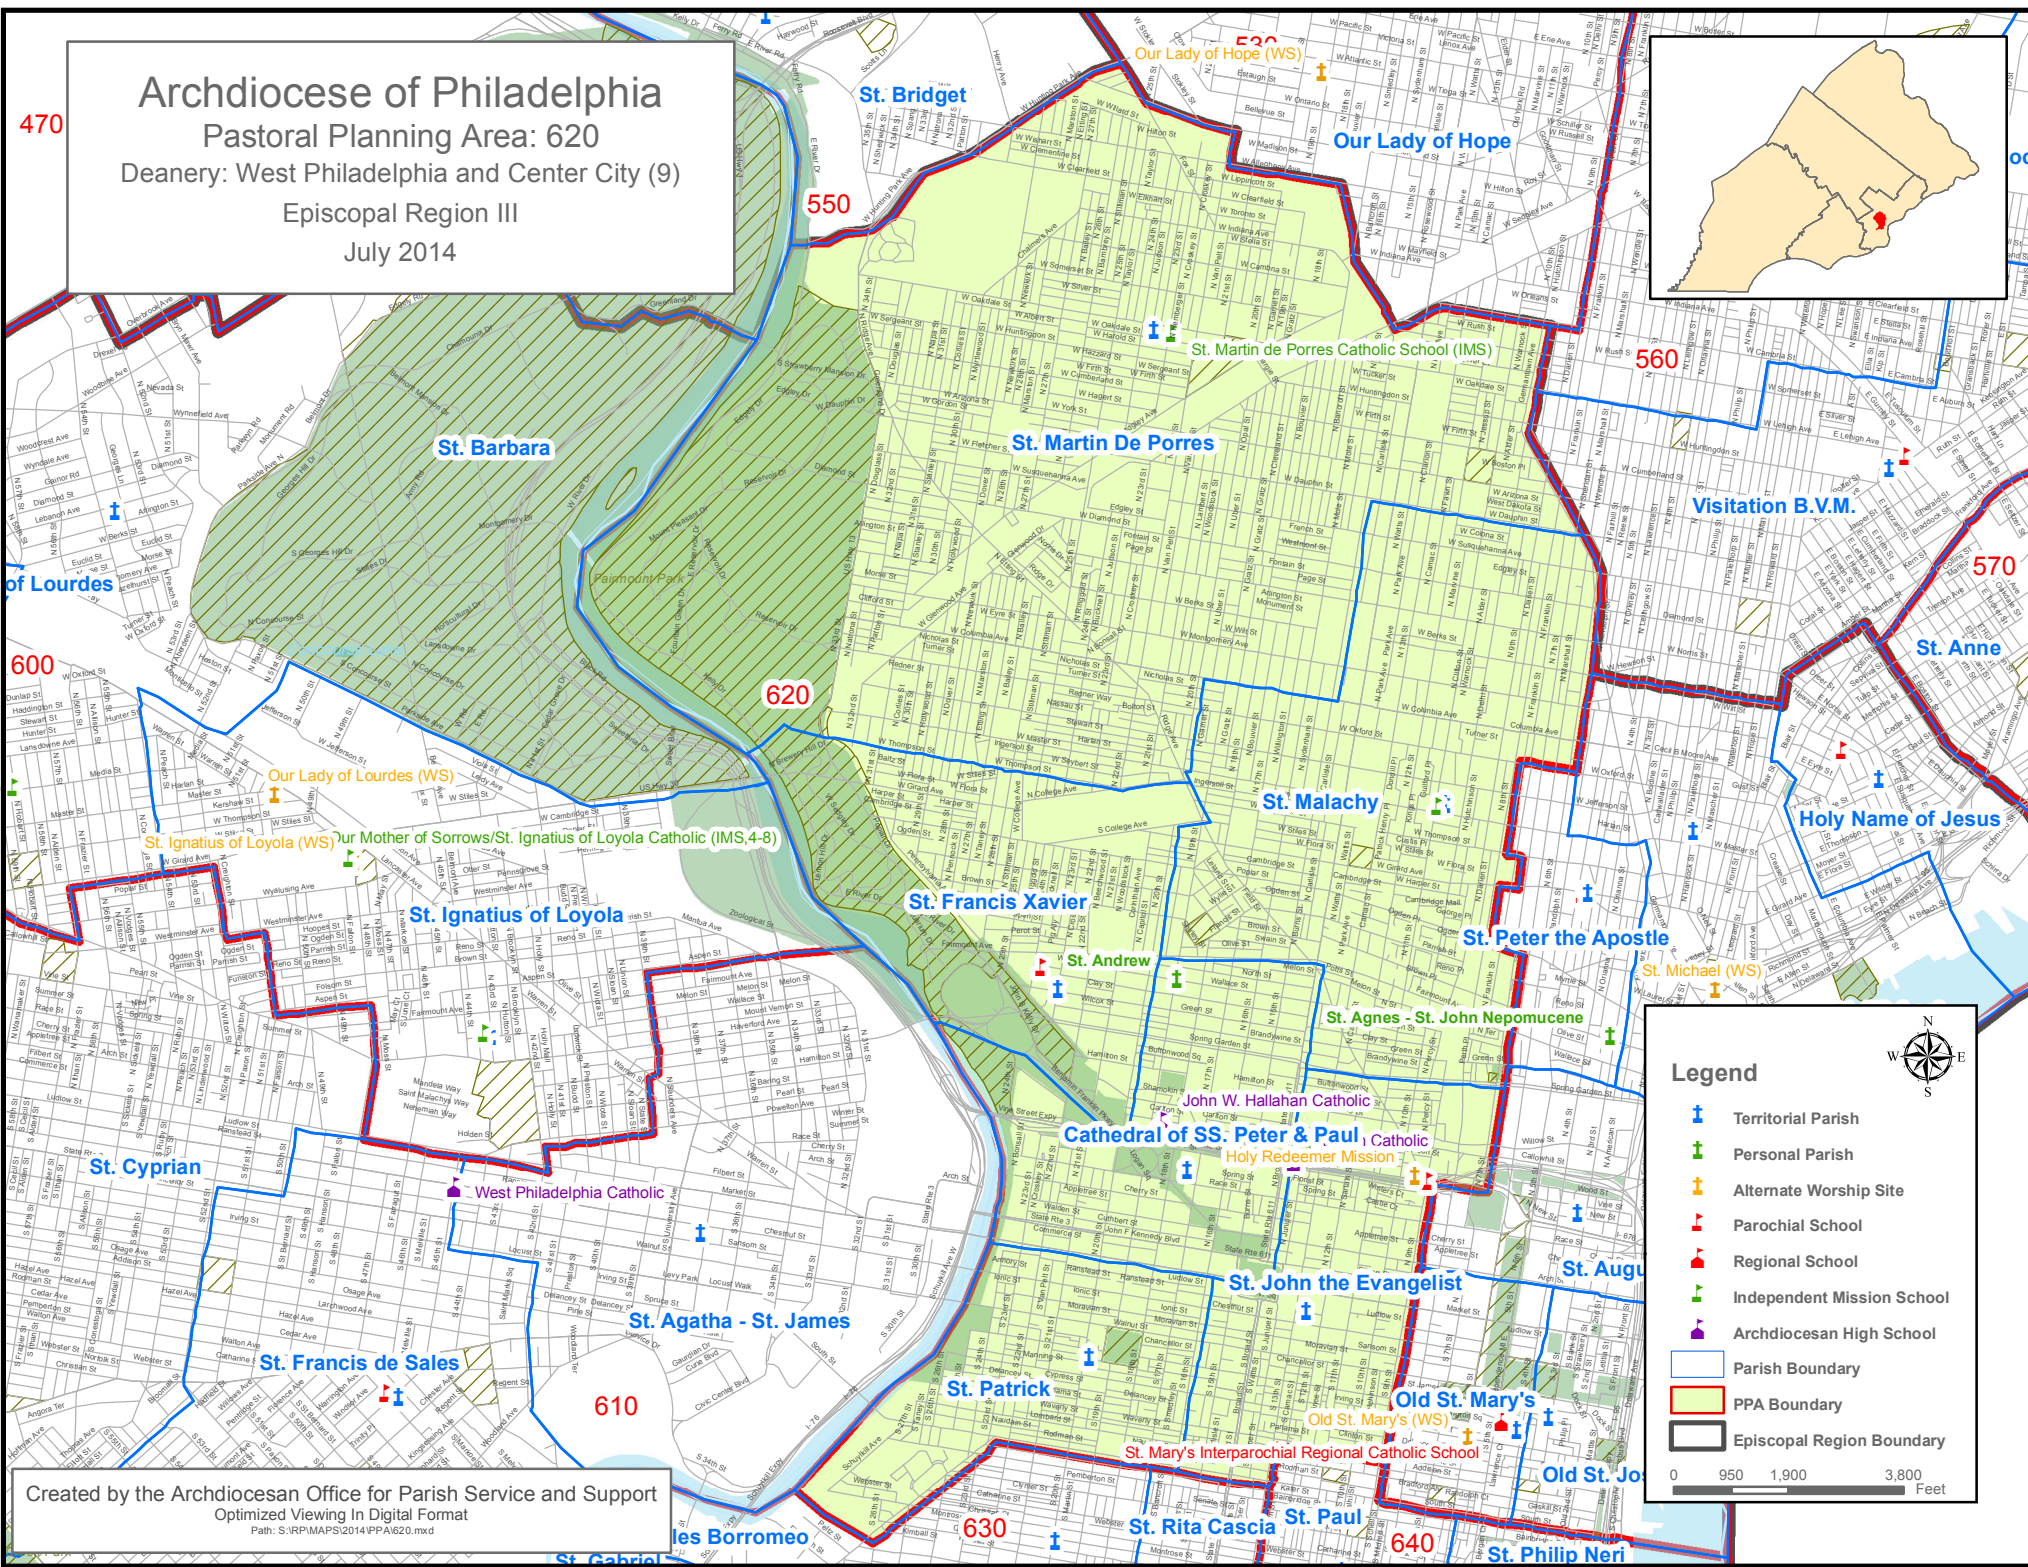

470

**Archdiocese of Philadelphia**  
 Pastoral Planning Area: 620  
 Deanery: West Philadelphia and Center City (9)  
 Episcopal Region III  
 July 2014

**Legend**

- Territorial Parish
- Personal Parish
- Alternate Worship Site
- Parochial School
- Regional School
- Independent Mission School
- Archdiocesan High School
- Parish Boundary
- PPA Boundary
- Episcopal Region Boundary