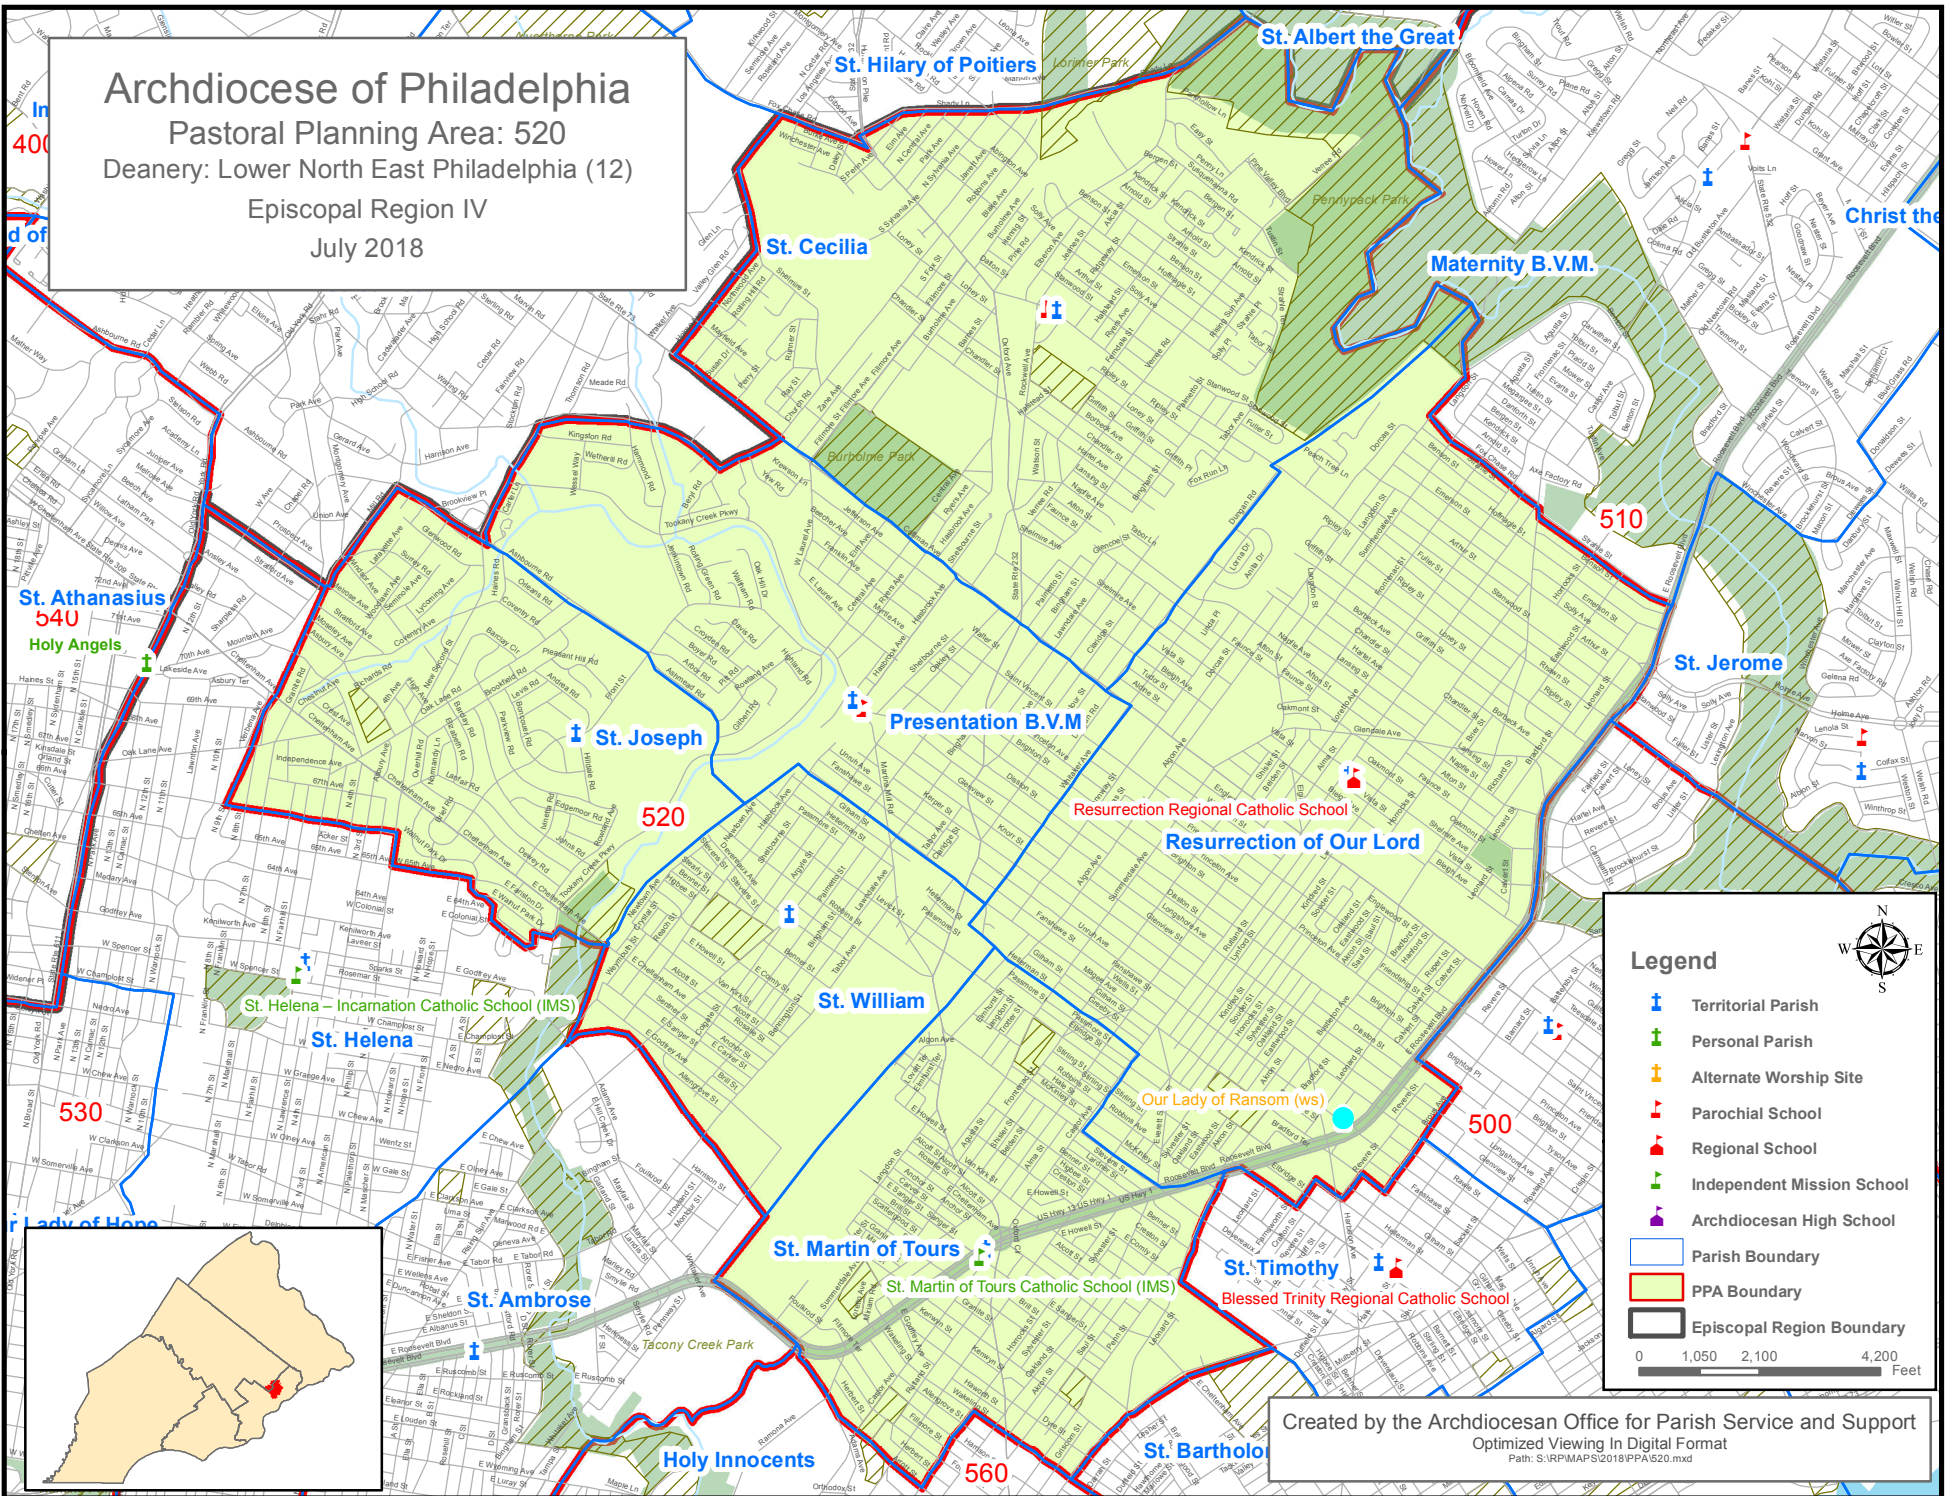

Archdiocese of Philadelphia

Pastoral Planning Area: 520

Deanery: Lower North East Philadelphia (12)

Episcopal Region IV

July 2018

Legend

- Territorial Parish
- Personal Parish
- Alternate Worship Site
- Parochial School
- Regional School
- Independent Mission School
- Archdiocesan High School
- Parish Boundary
- PPA Boundary
- Episcopal Region Boundary

0 1,050 2,100 4,200 Feet

Created by the Archdiocesan Office for Parish Service and Support
Optimized Viewing In Digital Format
Path: S:\RPMAPS2018\PPA520.mxd