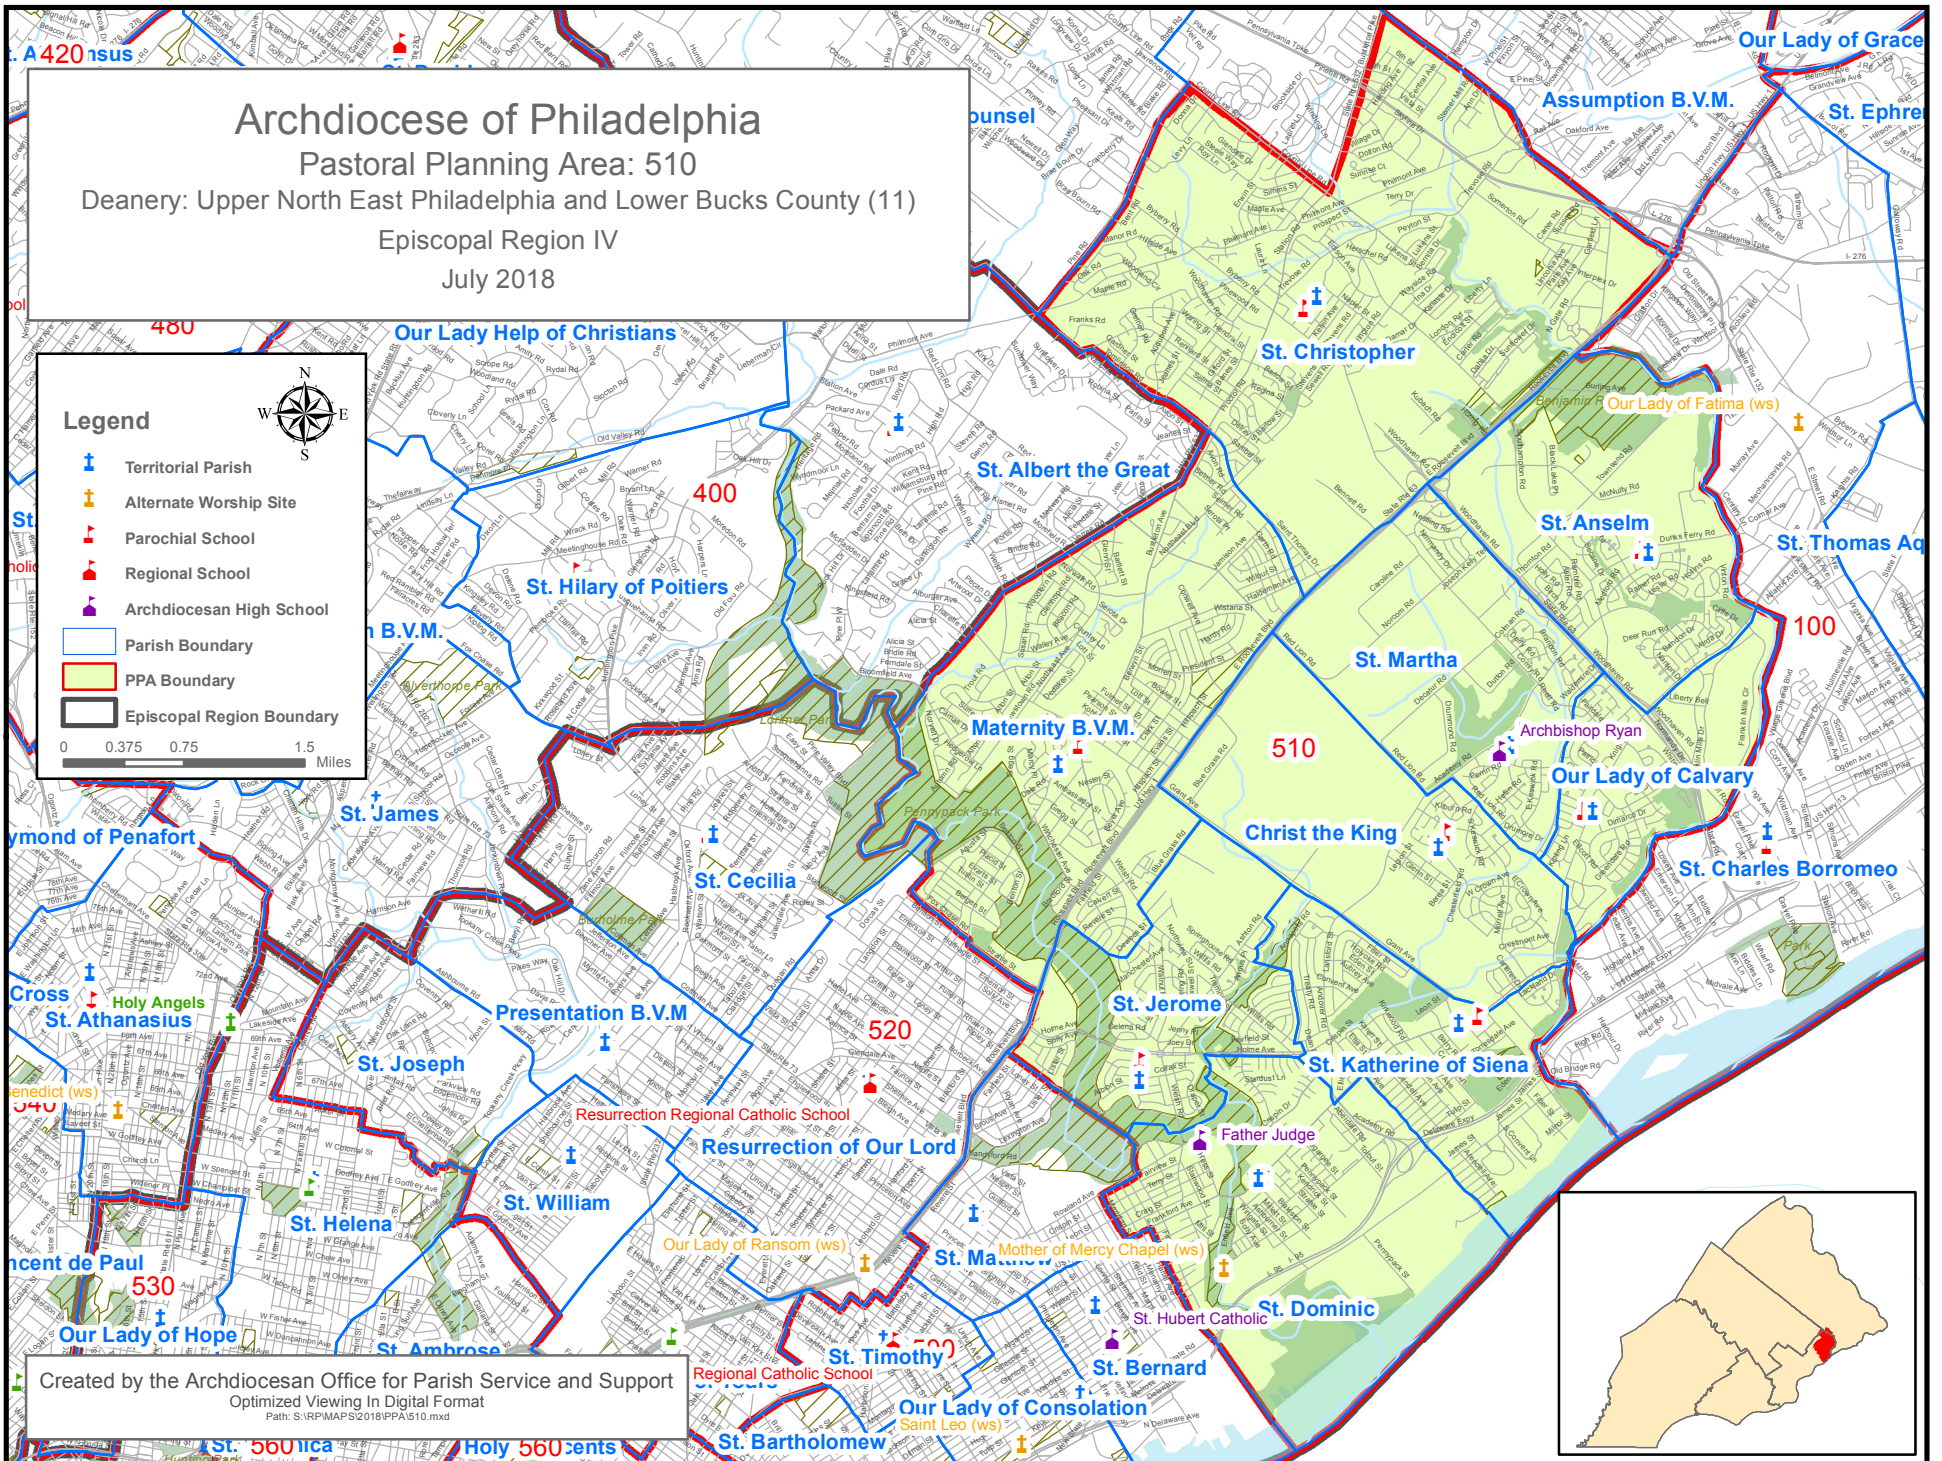

Archdiocese of Philadelphia

Pastoral Planning Area: 510

Deanery: Upper North East Philadelphia and Lower Bucks County (11)

Episcopal Region IV

July 2018

Legend

-  Territorial Parish
-  Alternate Worship Site
-  Parochial School
-  Regional School
-  Archdiocesan High School
-  Parish Boundary
-  PPA Boundary
-  Episcopal Region Boundary

0 0.375 0.75 1.5 Miles

Created by the Archdiocesan Office for Parish Service and Support
 Optimized Viewing In Digital Format
 Path: S:\RPM\MAPS\2018\PPA\510.mxd