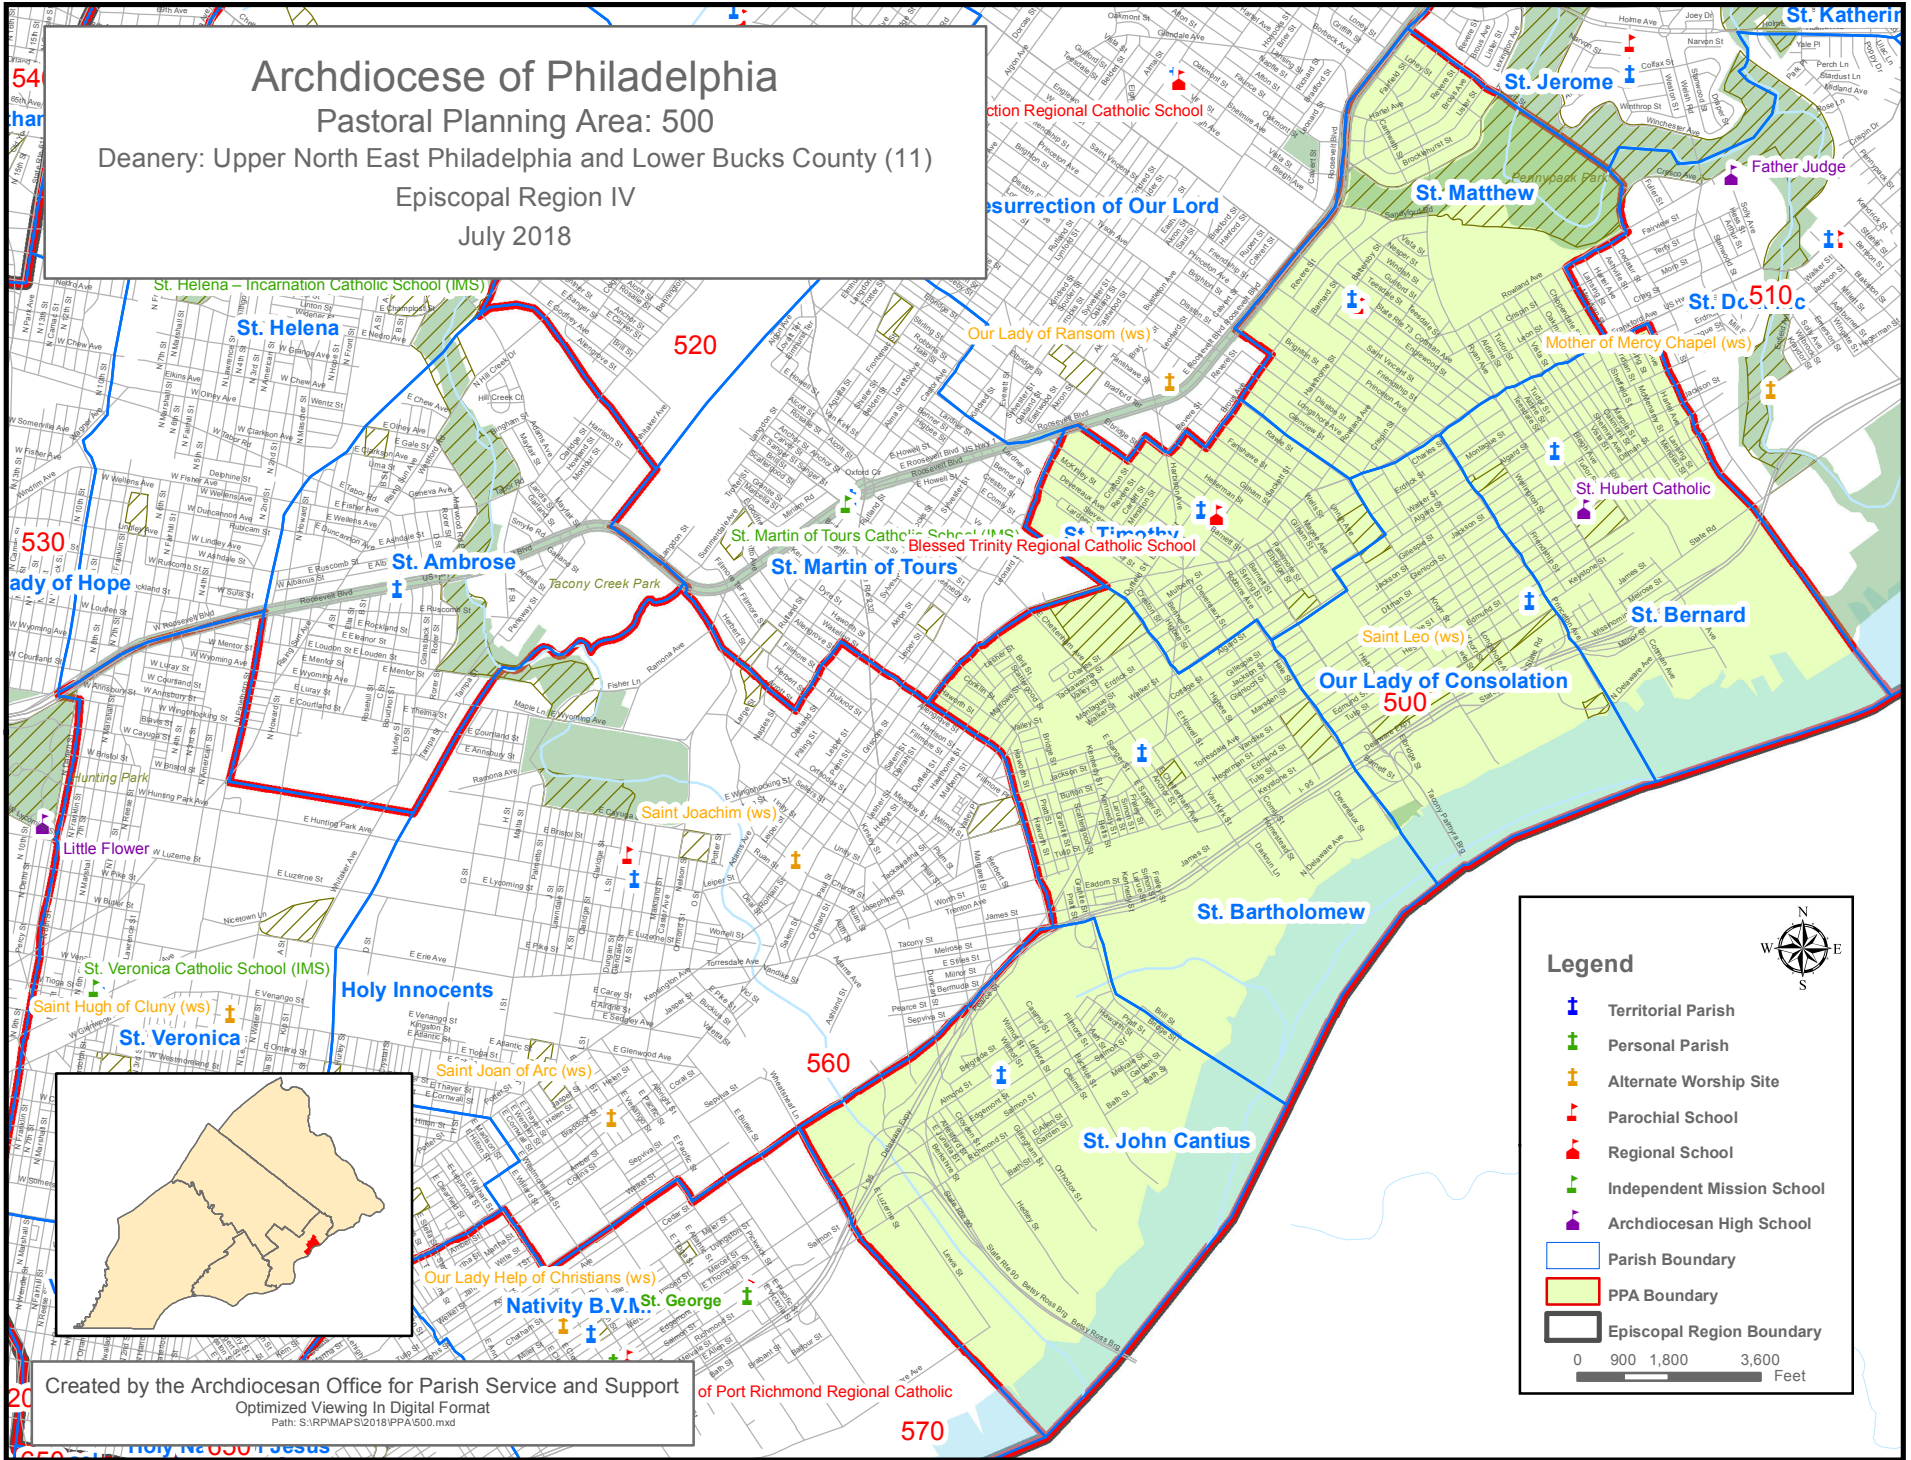

Archdiocese of Philadelphia

Pastoral Planning Area: 500

Deanery: Upper North East Philadelphia and Lower Bucks County (11)

Episcopal Region IV

July 2018

Legend

- Territorial Parish
- Personal Parish
- Alternate Worship Site
- Parochial School
- Regional School
- Independent Mission School
- Archdiocesan High School
- Parish Boundary
- PPA Boundary
- Episcopal Region Boundary

0 900 1,800 3,600 Feet

Created by the Archdiocesan Office for Parish Service and Support
Optimized Viewing In Digital Format
Path: S:\RPM\MAPS\2018\PPA500.mxd

of Port Richmond Regional Catholic