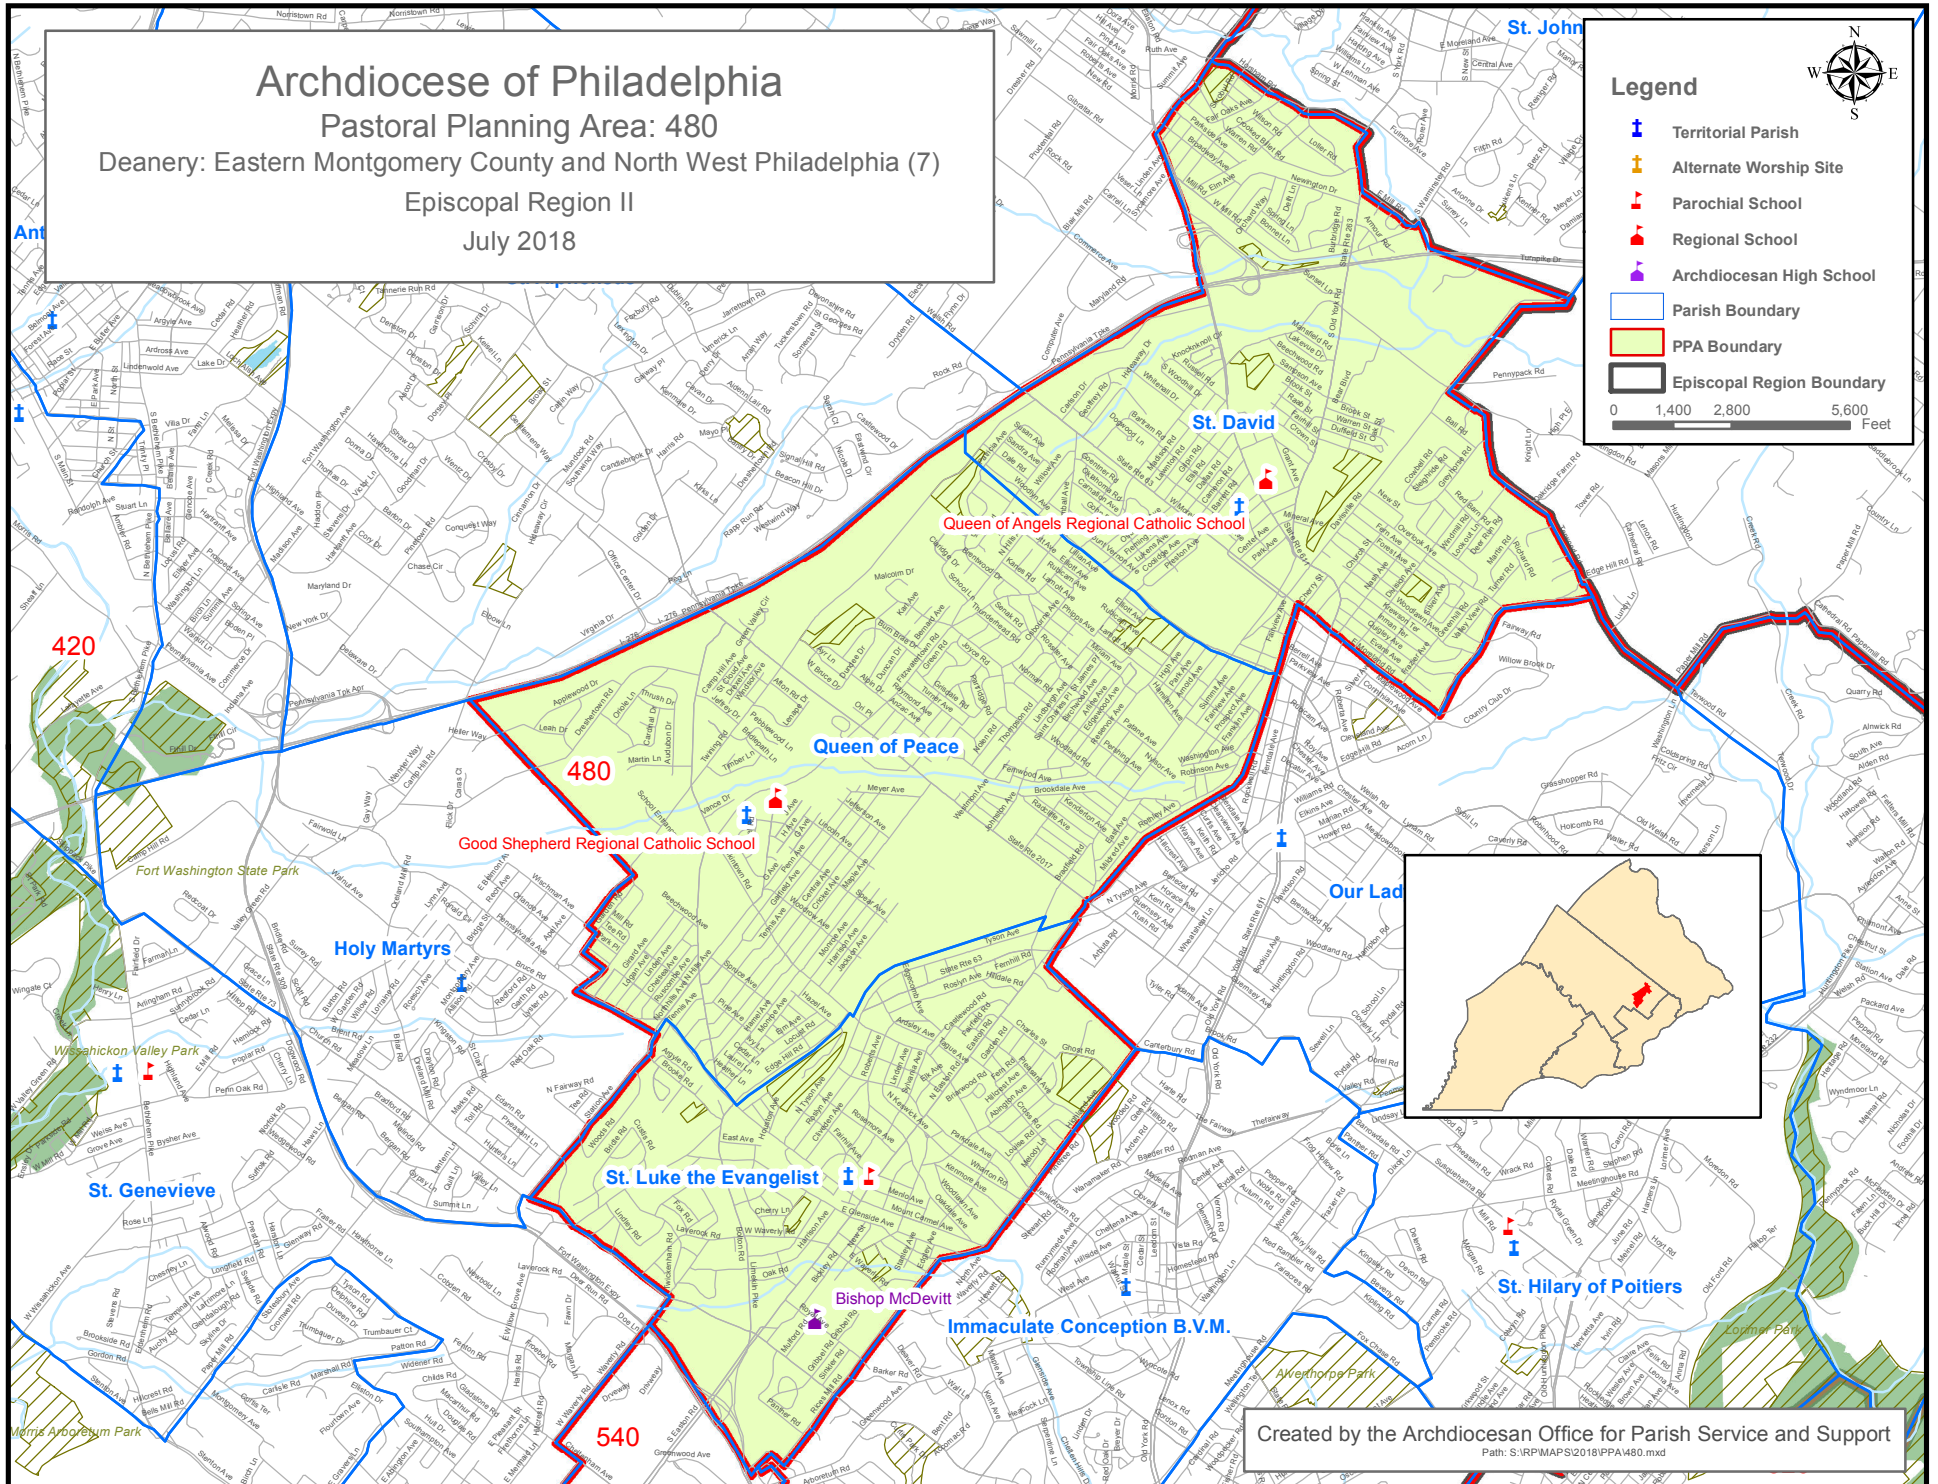

Archdiocese of Philadelphia

Pastoral Planning Area: 480

Deanery: Eastern Montgomery County and North West Philadelphia (7)

Episcopal Region II

July 2018

Legend

-  Territorial Parish
-  Alternate Worship Site
-  Parochial School
-  Regional School
-  Archdiocesan High School
-  Parish Boundary
-  PPA Boundary
-  Episcopal Region Boundary

0 1,400 2,800 5,600 Feet

Created by the Archdiocesan Office for Parish Service and Support
Path: S:\RP\MAPS\2018\PPA\480.mxd