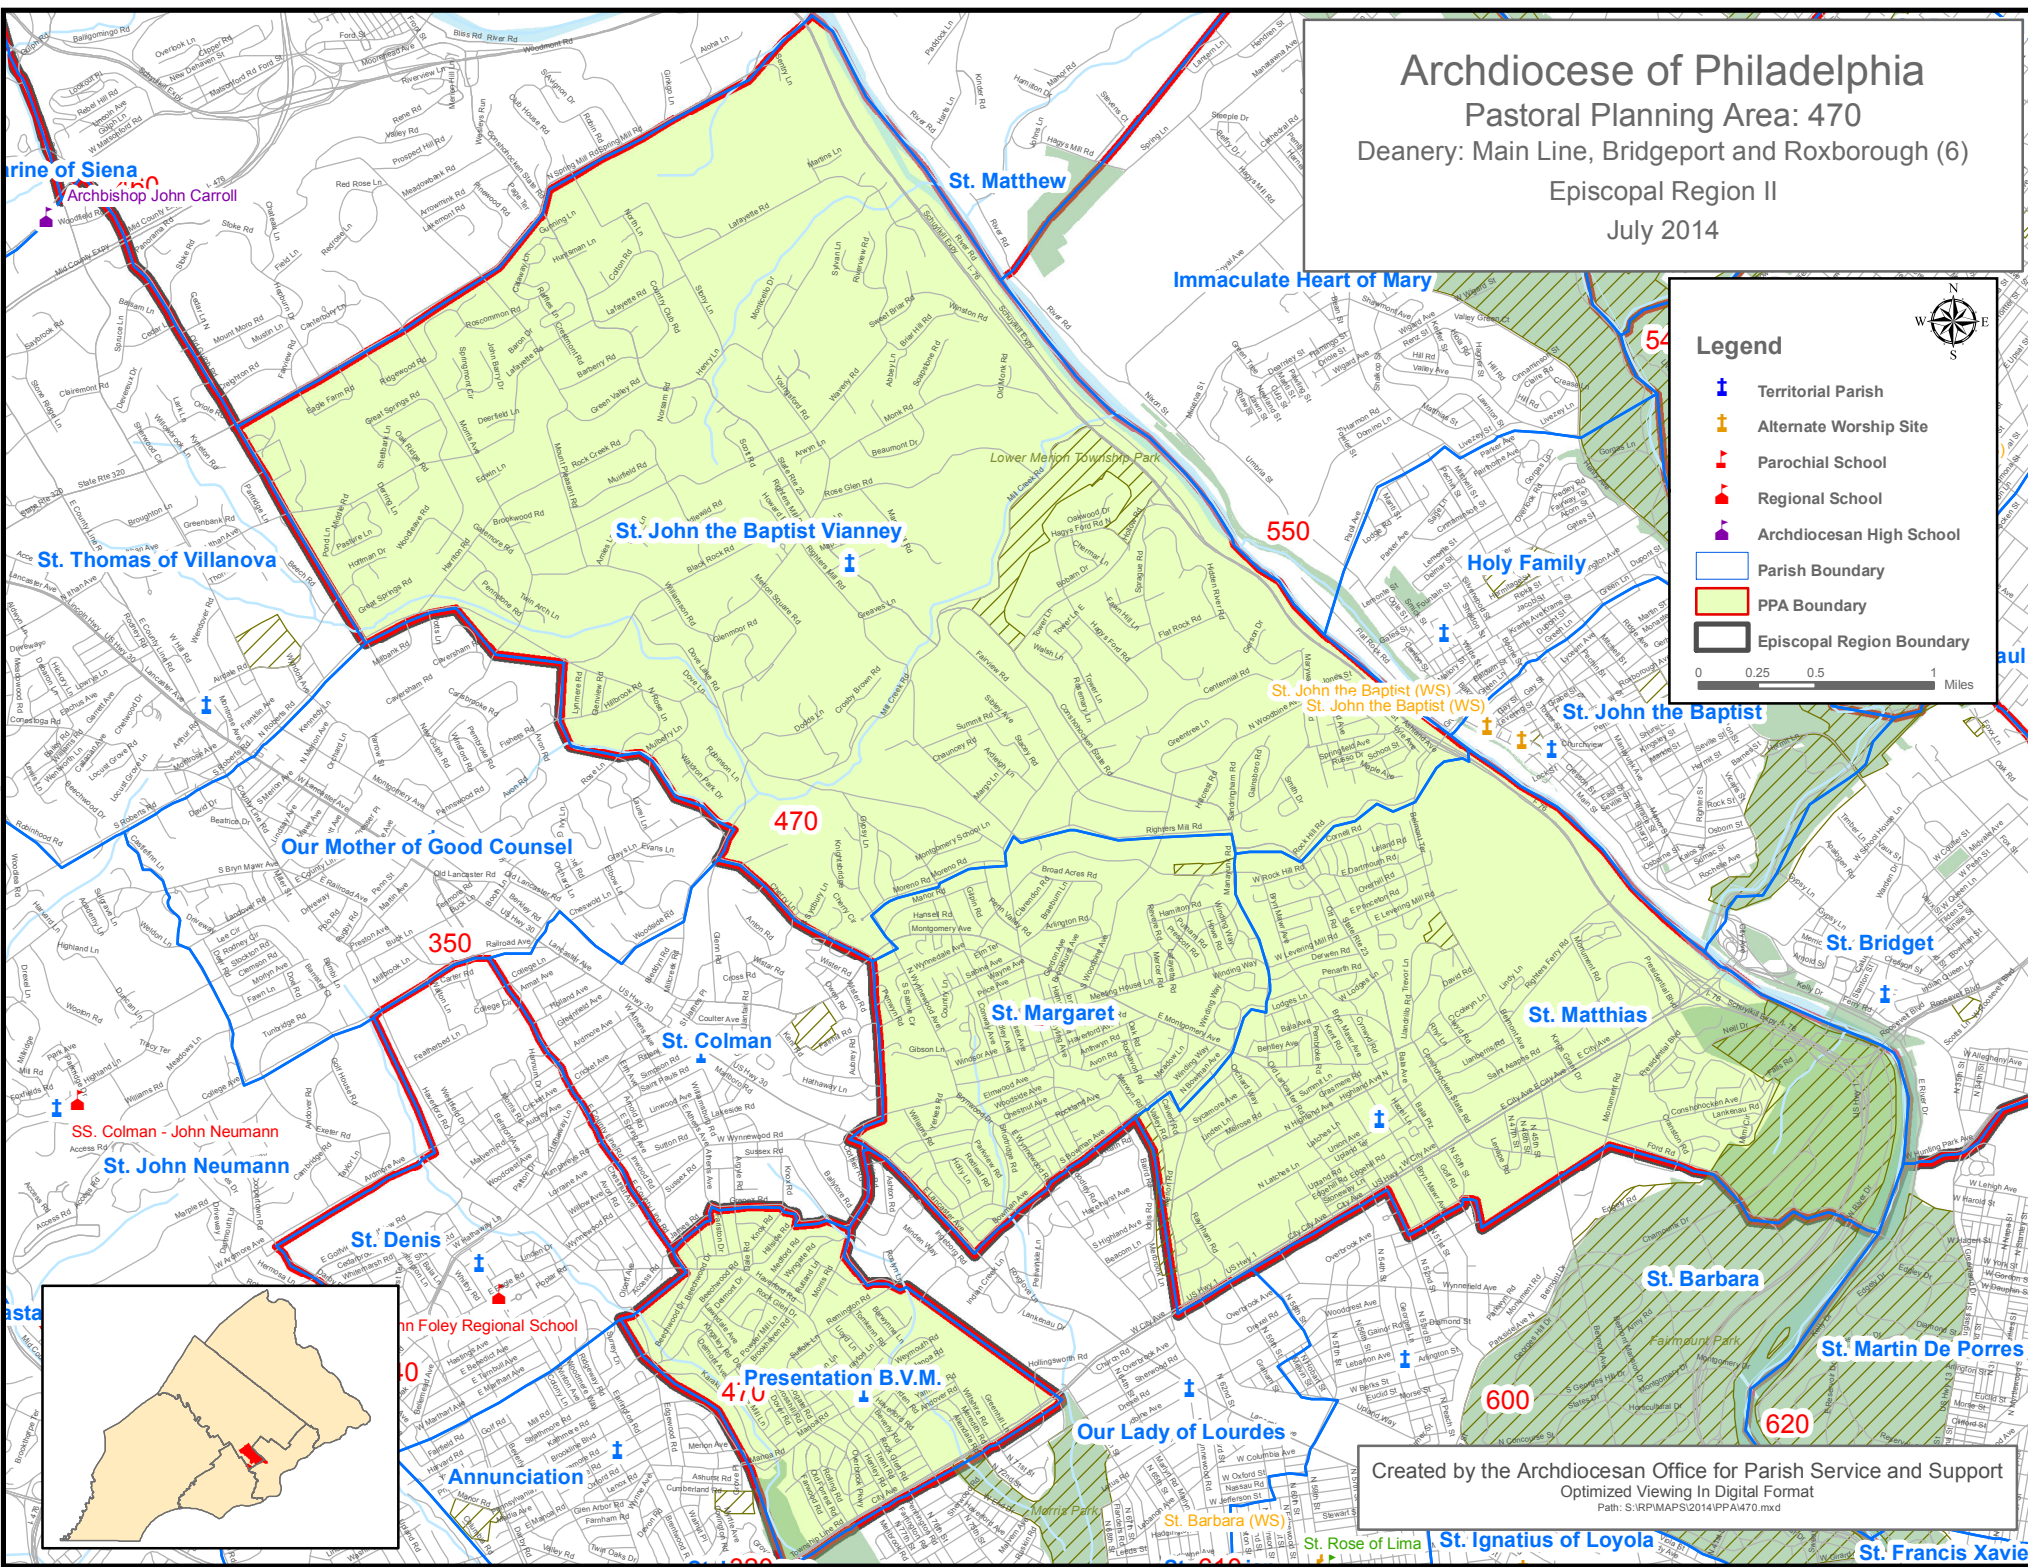

Archdiocese of Philadelphia

Pastoral Planning Area: 470

Deanery: Main Line, Bridgeport and Roxborough (6)

Episcopal Region II

July 2014

Legend

- Territorial Parish
- Alternate Worship Site
- Parochial School
- Regional School
- Archdiocesan High School
- Parish Boundary
- PPA Boundary
- Episcopal Region Boundary

0 0.25 0.5 1 Miles

Created by the Archdiocesan Office for Parish Service and Support
Optimized Viewing In Digital Format
Path: S:\RPMAPS\2014\PPA470.mxd