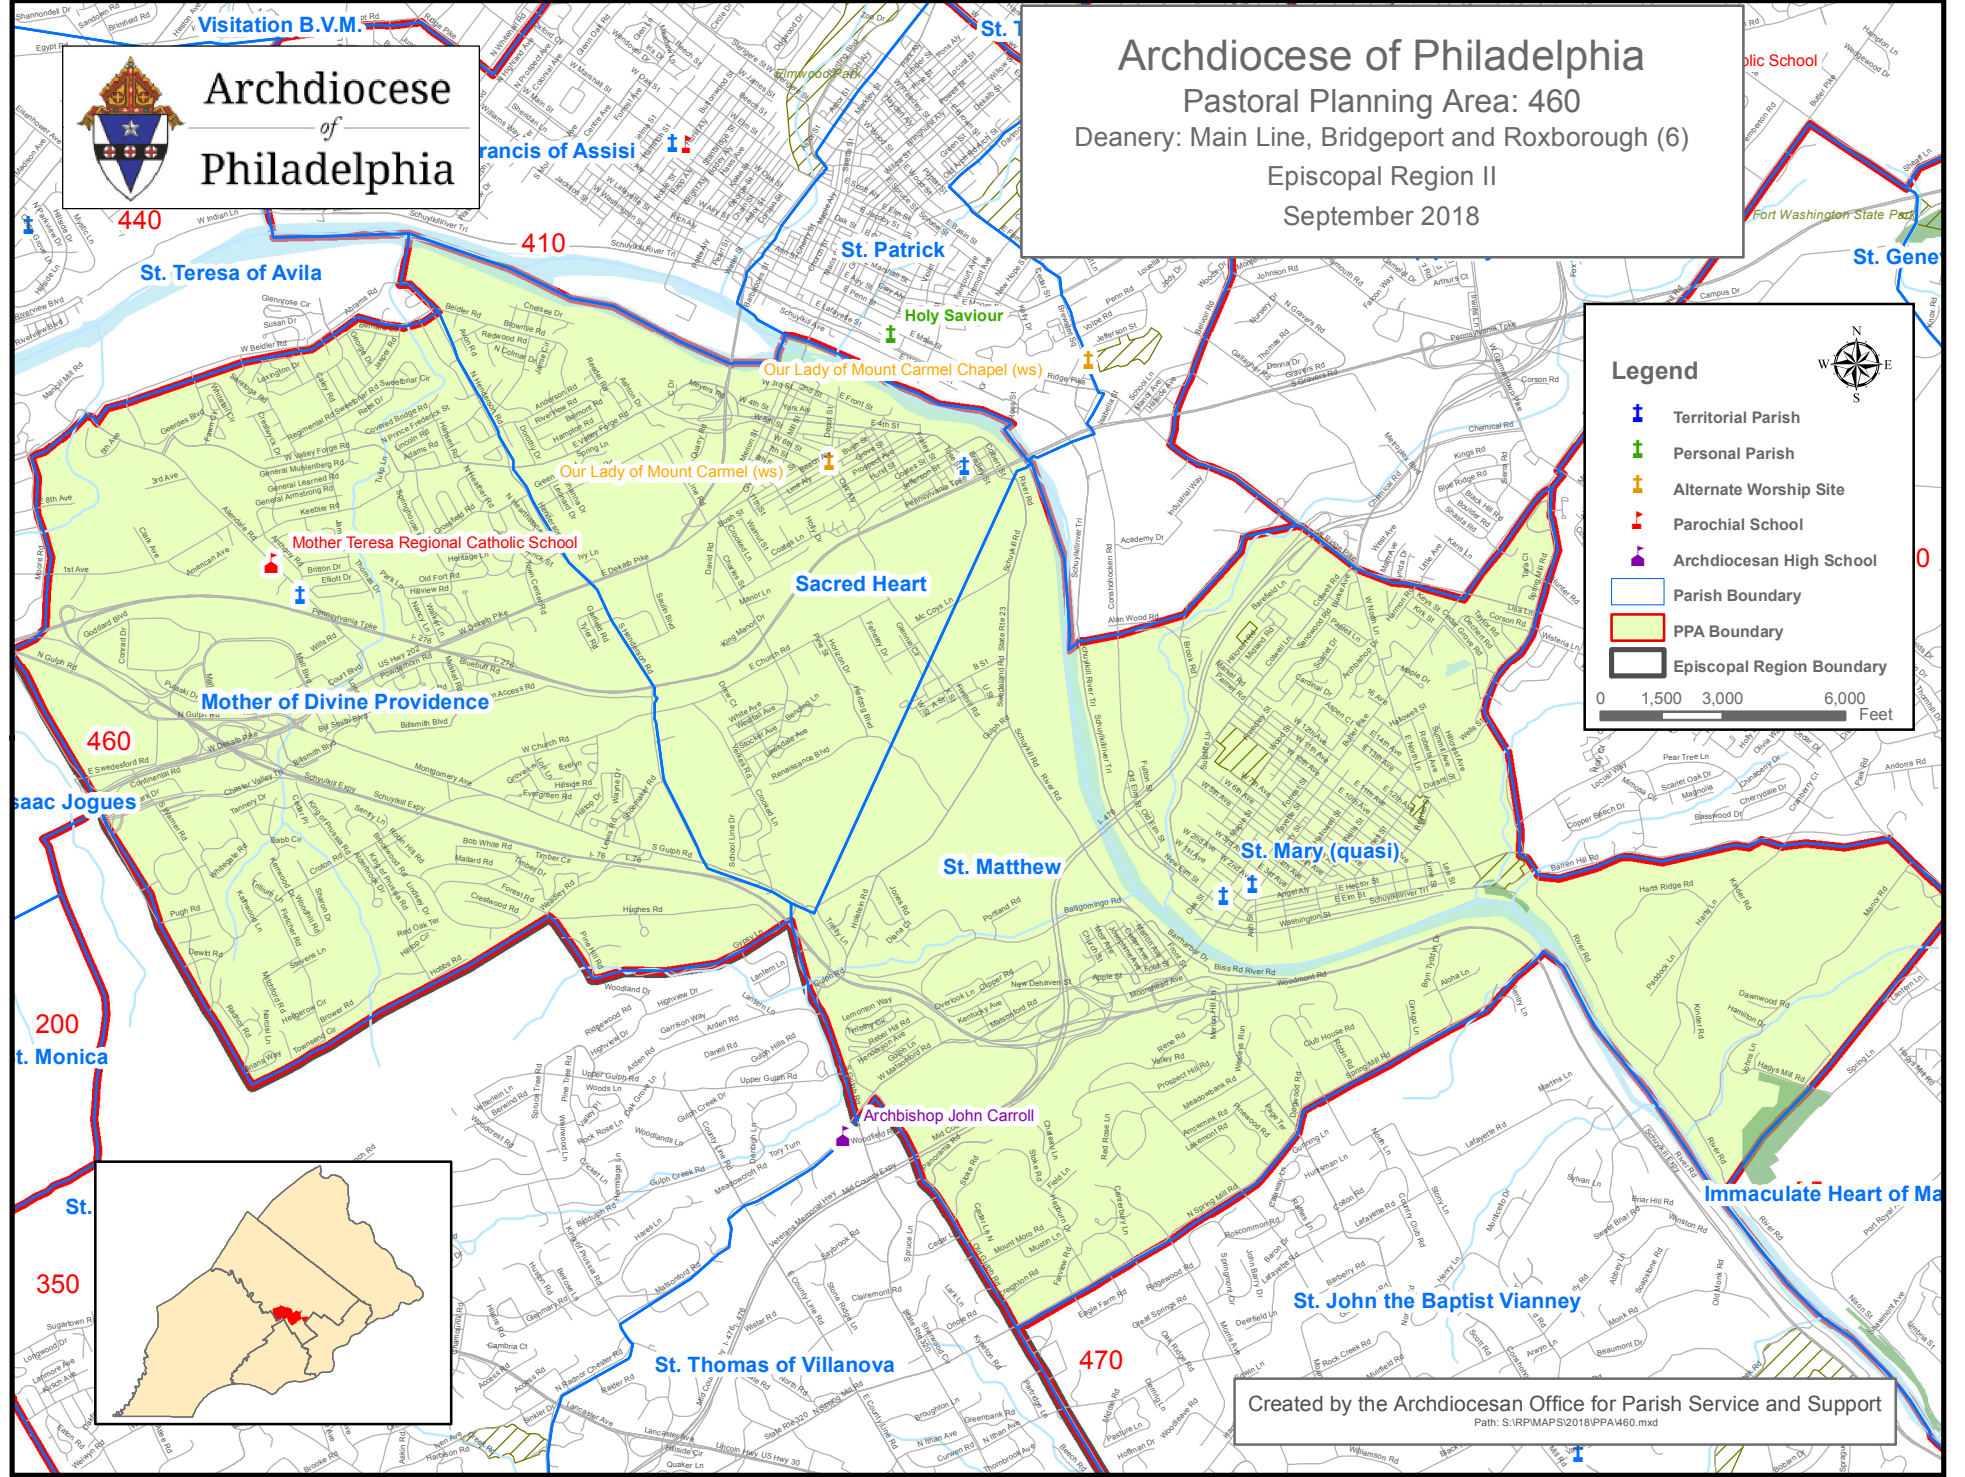

**Archdiocese of Philadelphia**  
 Pastoral Planning Area: 460  
 Deanery: Main Line, Bridgeport and Roxborough (6)  
 Episcopal Region II  
 September 2018

**Legend**

- Territorial Parish
- Personal Parish
- Alternate Worship Site
- Parochial School
- Archdiocesan High School
- Parish Boundary
- PPA Boundary
- Episcopal Region Boundary

0 1,500 3,000 6,000 Feet

Created by the Archdiocesan Office for Parish Service and Support  
 Path: S:\RPMAPS\2018\PPA460.mxd