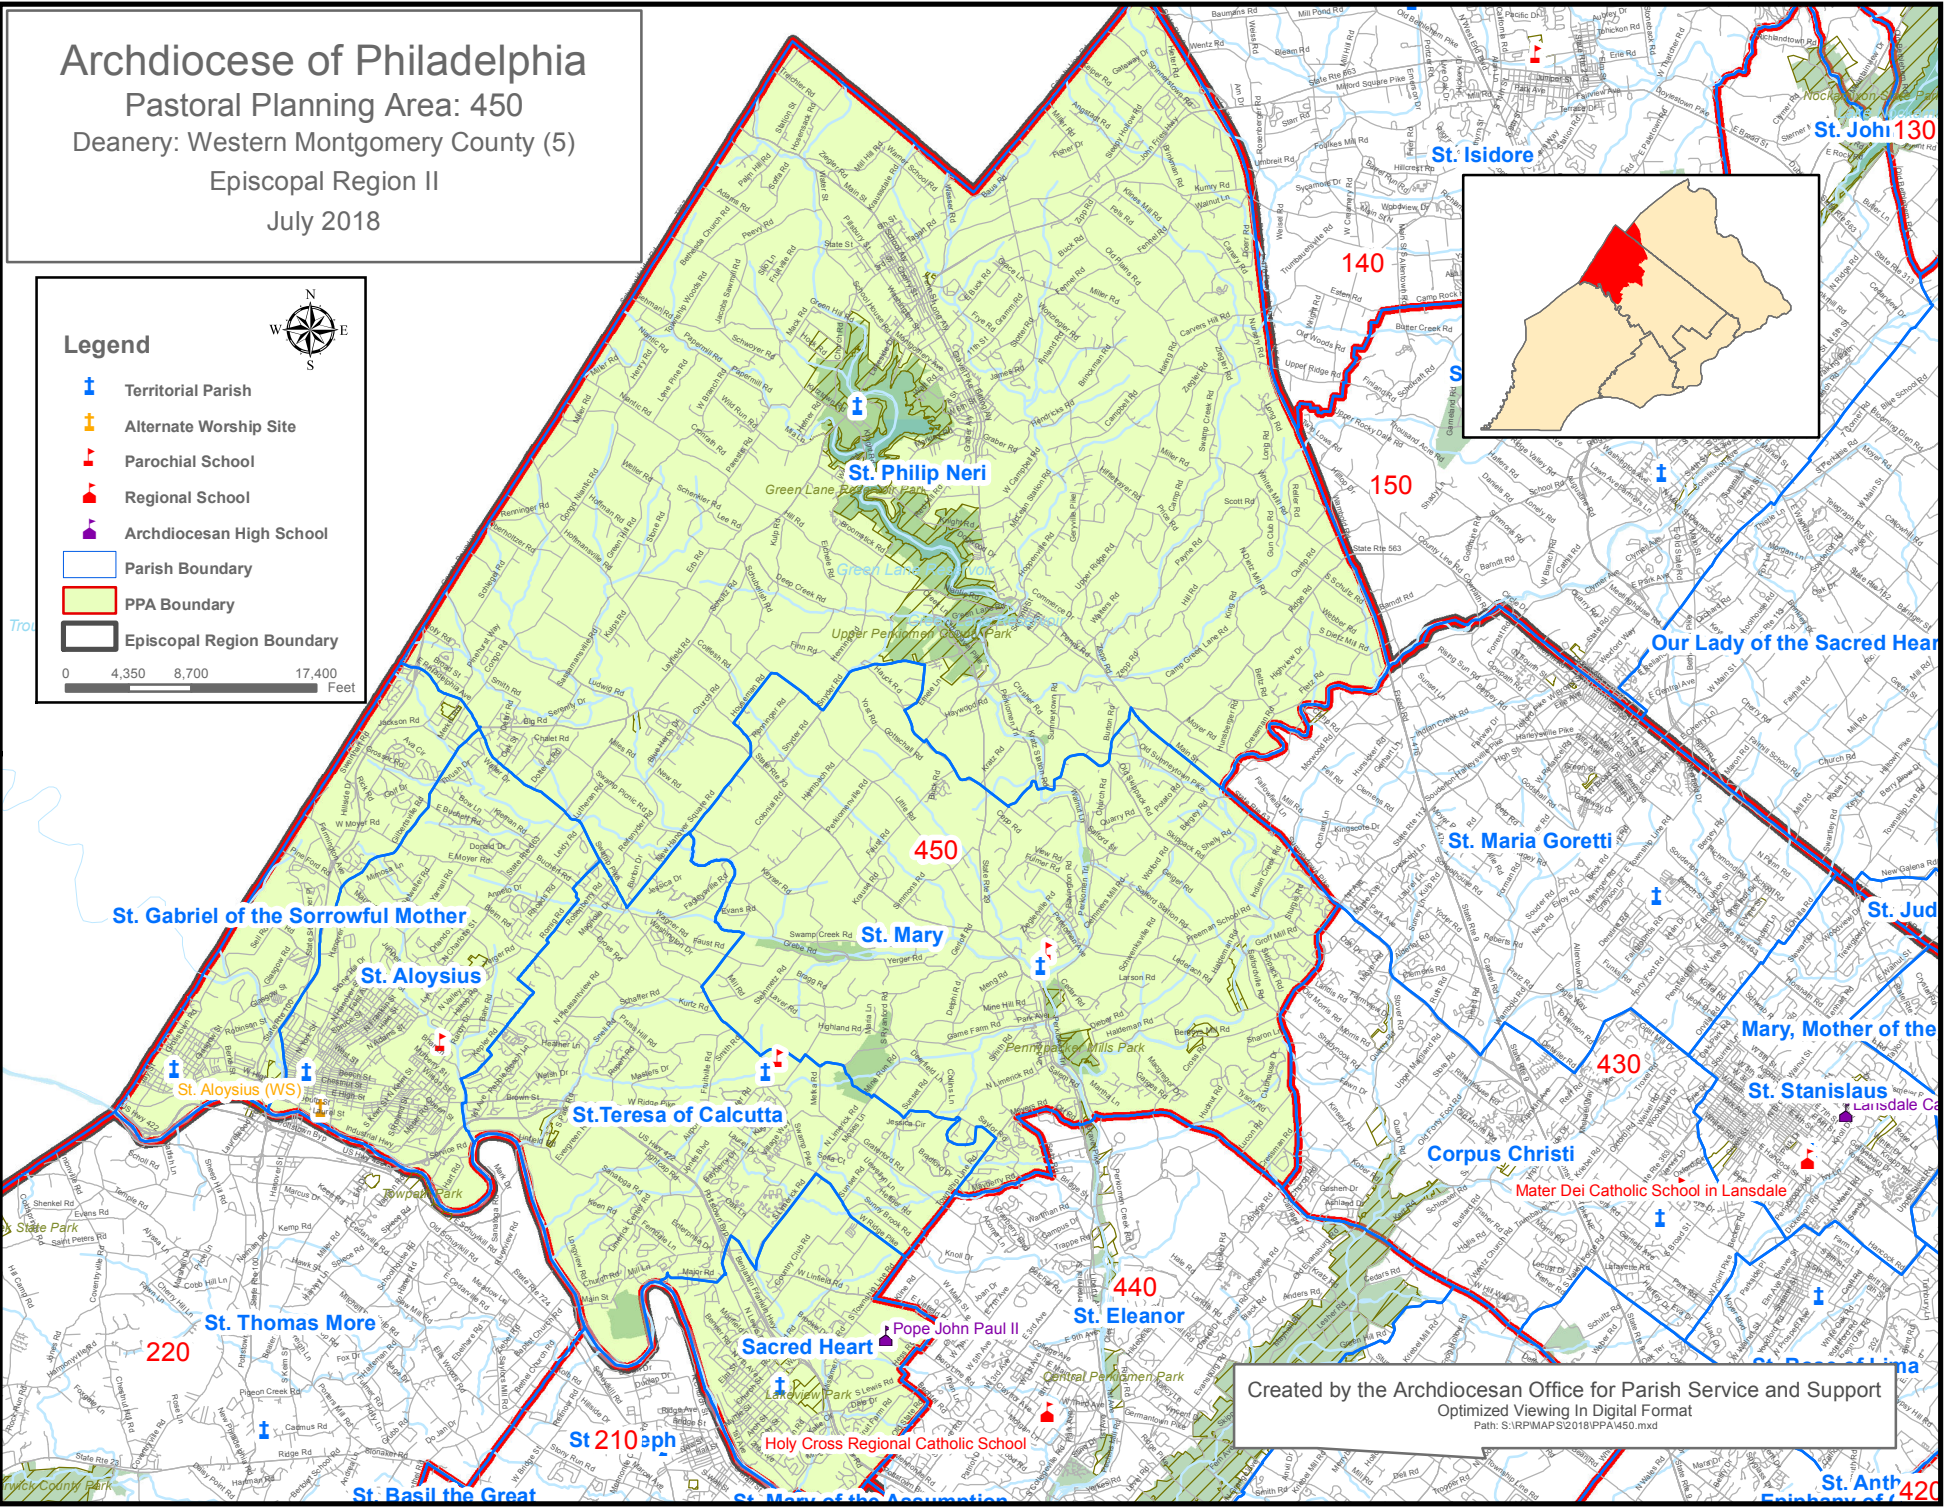

Archdiocese of Philadelphia  
 Pastoral Planning Area: 450  
 Deanery: Western Montgomery County (5)  
 Episcopal Region II  
 July 2018

Legend

-  Territorial Parish
-  Alternate Worship Site
-  Parochial School
-  Regional School
-  Archdiocesan High School
-  Parish Boundary
-  PPA Boundary
-  Episcopal Region Boundary