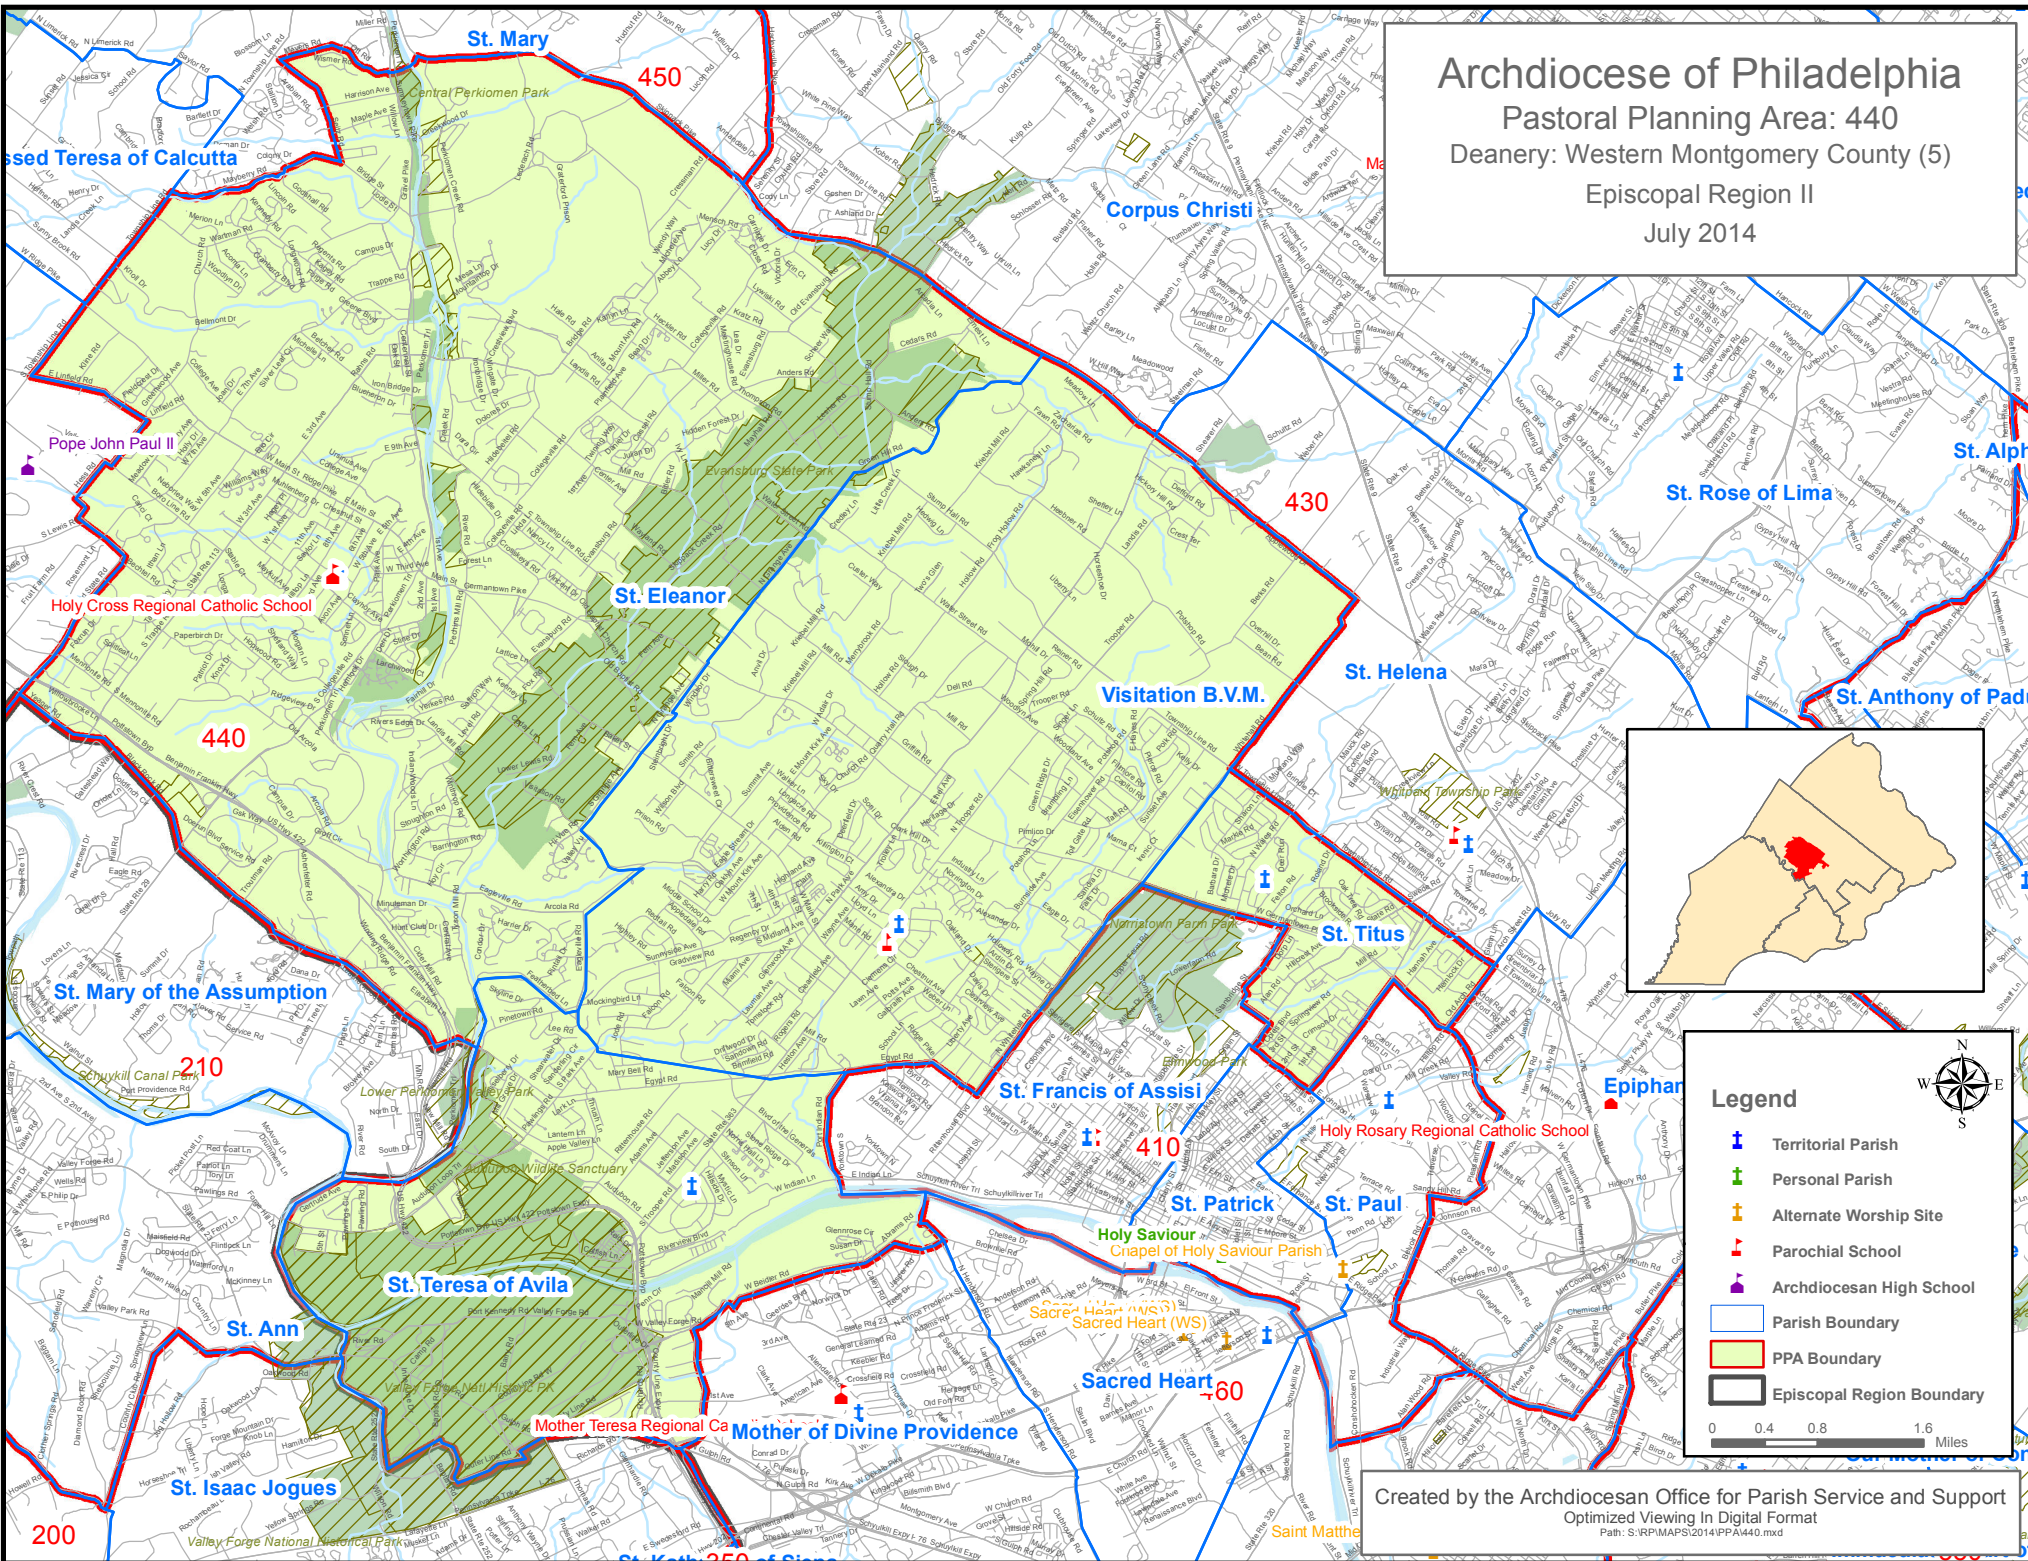

Archdiocese of Philadelphia  
 Pastoral Planning Area: 440  
 Deanery: Western Montgomery County (5)  
 Episcopal Region II  
 July 2014

**Legend**

- † Territorial Parish
- ▨ Personal Parish
- ▨ Alternate Worship Site
- ▲ Parochial School
- Archdiocesan High School
- ▭ Parish Boundary
- ▭ PPA Boundary
- ▭ Episcopal Region Boundary

0 0.4 0.8 1.6 Miles