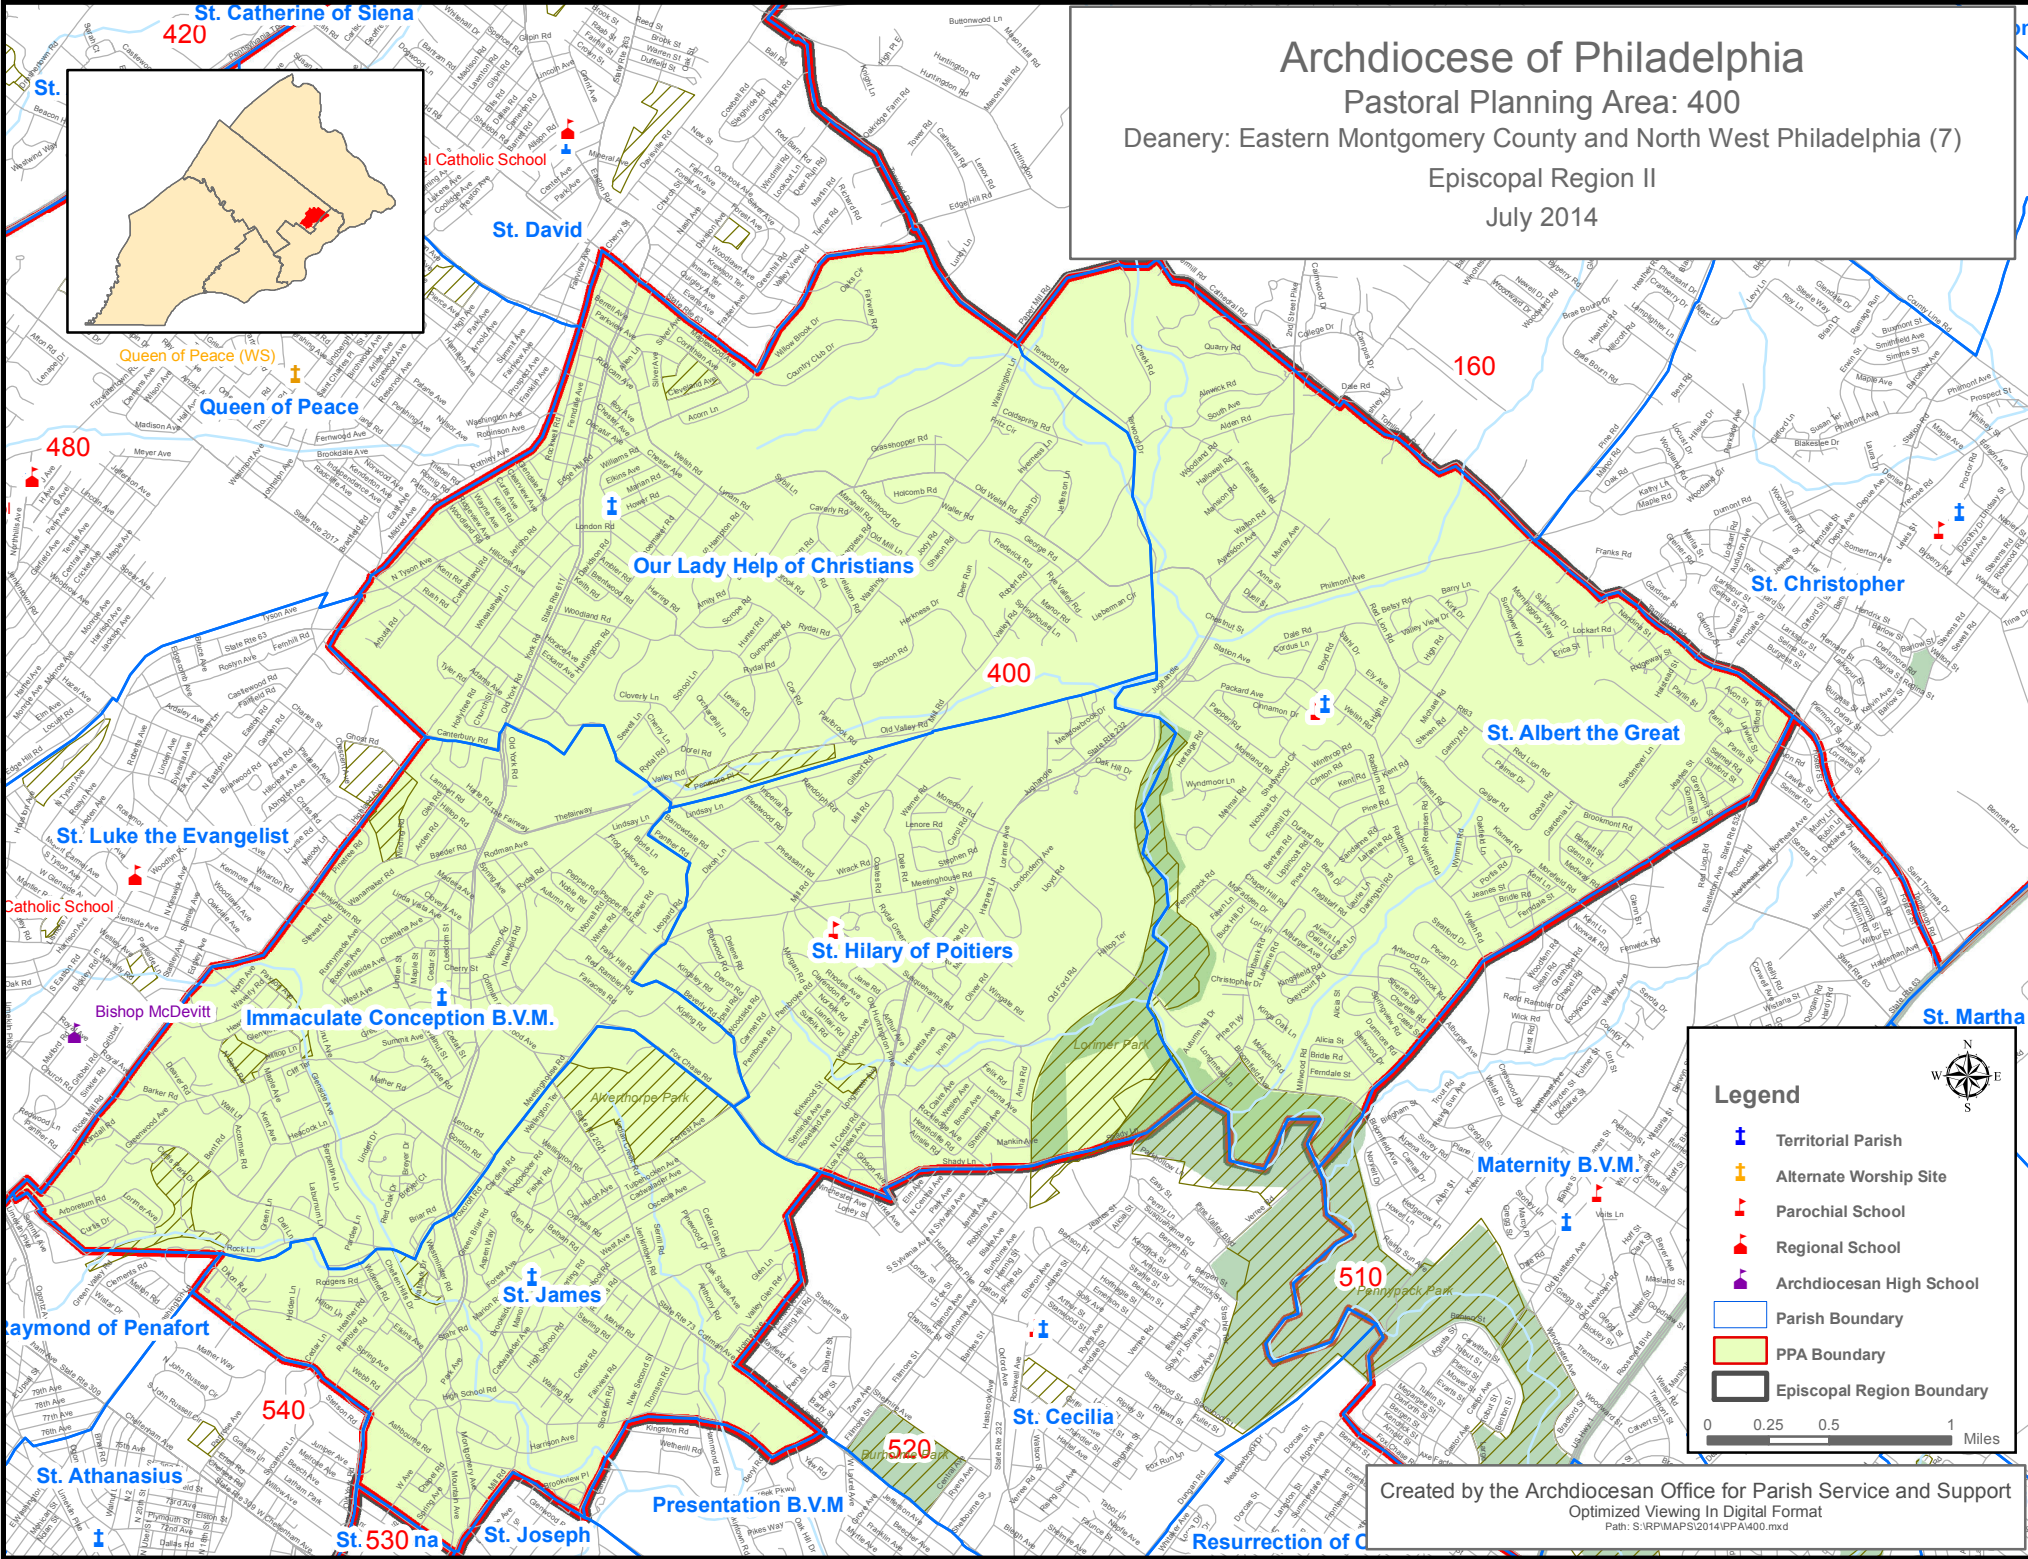

# Archdiocese of Philadelphia

Pastoral Planning Area: 400

Deanery: Eastern Montgomery County and North West Philadelphia (7)

Episcopal Region II

July 2014

**Legend**

- Territorial Parish
- Alternate Worship Site
- Parochial School
- Regional School
- Archdiocesan High School
- Parish Boundary
- PPA Boundary
- Episcopal Region Boundary

0 0.25 0.5 1 Miles

Created by the Archdiocesan Office for Parish Service and Support  
Optimized Viewing In Digital Format  
Path: S:\RPM\MAPS\2014\PPA\400.mxd