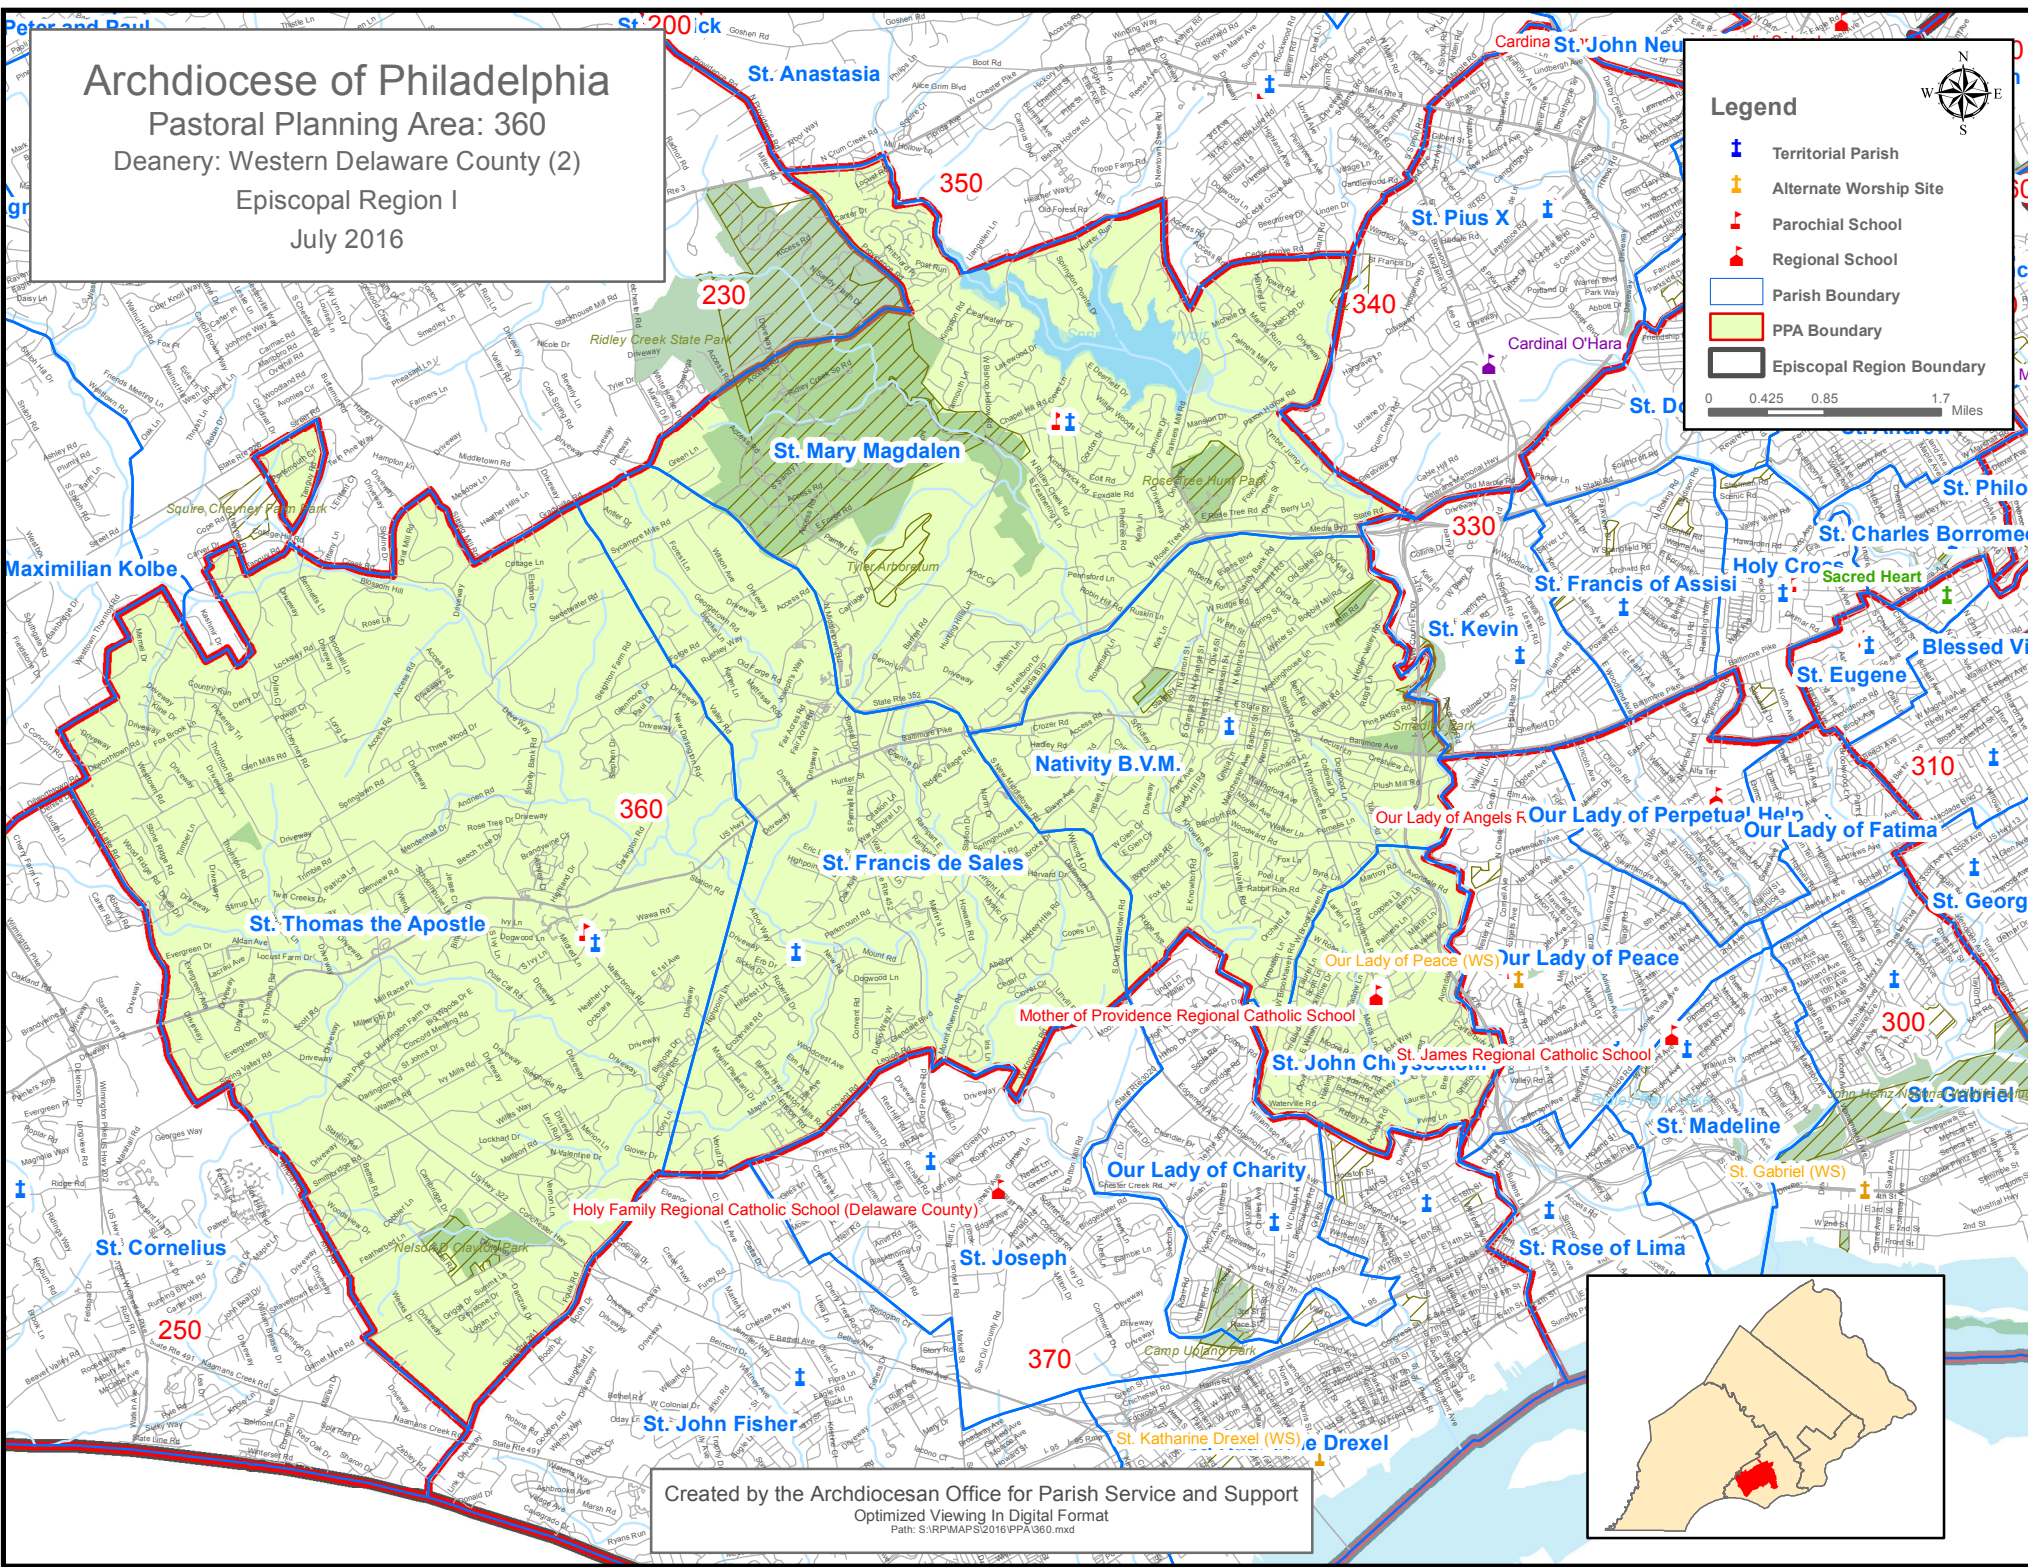

Archdiocese of Philadelphia  
 Pastoral Planning Area: 360  
 Deanery: Western Delaware County (2)  
 Episcopal Region I  
 July 2016

**Legend**

- Territorial Parish
- Alternate Worship Site
- Parochial School
- Regional School
- Parish Boundary
- PPA Boundary
- Episcopal Region Boundary

0 0.425 0.85 1.7 Miles

Created by the Archdiocesan Office for Parish Service and Support  
 Optimized Viewing In Digital Format  
 Path: S:\RPMAPS\2016\PPA\360.mxd