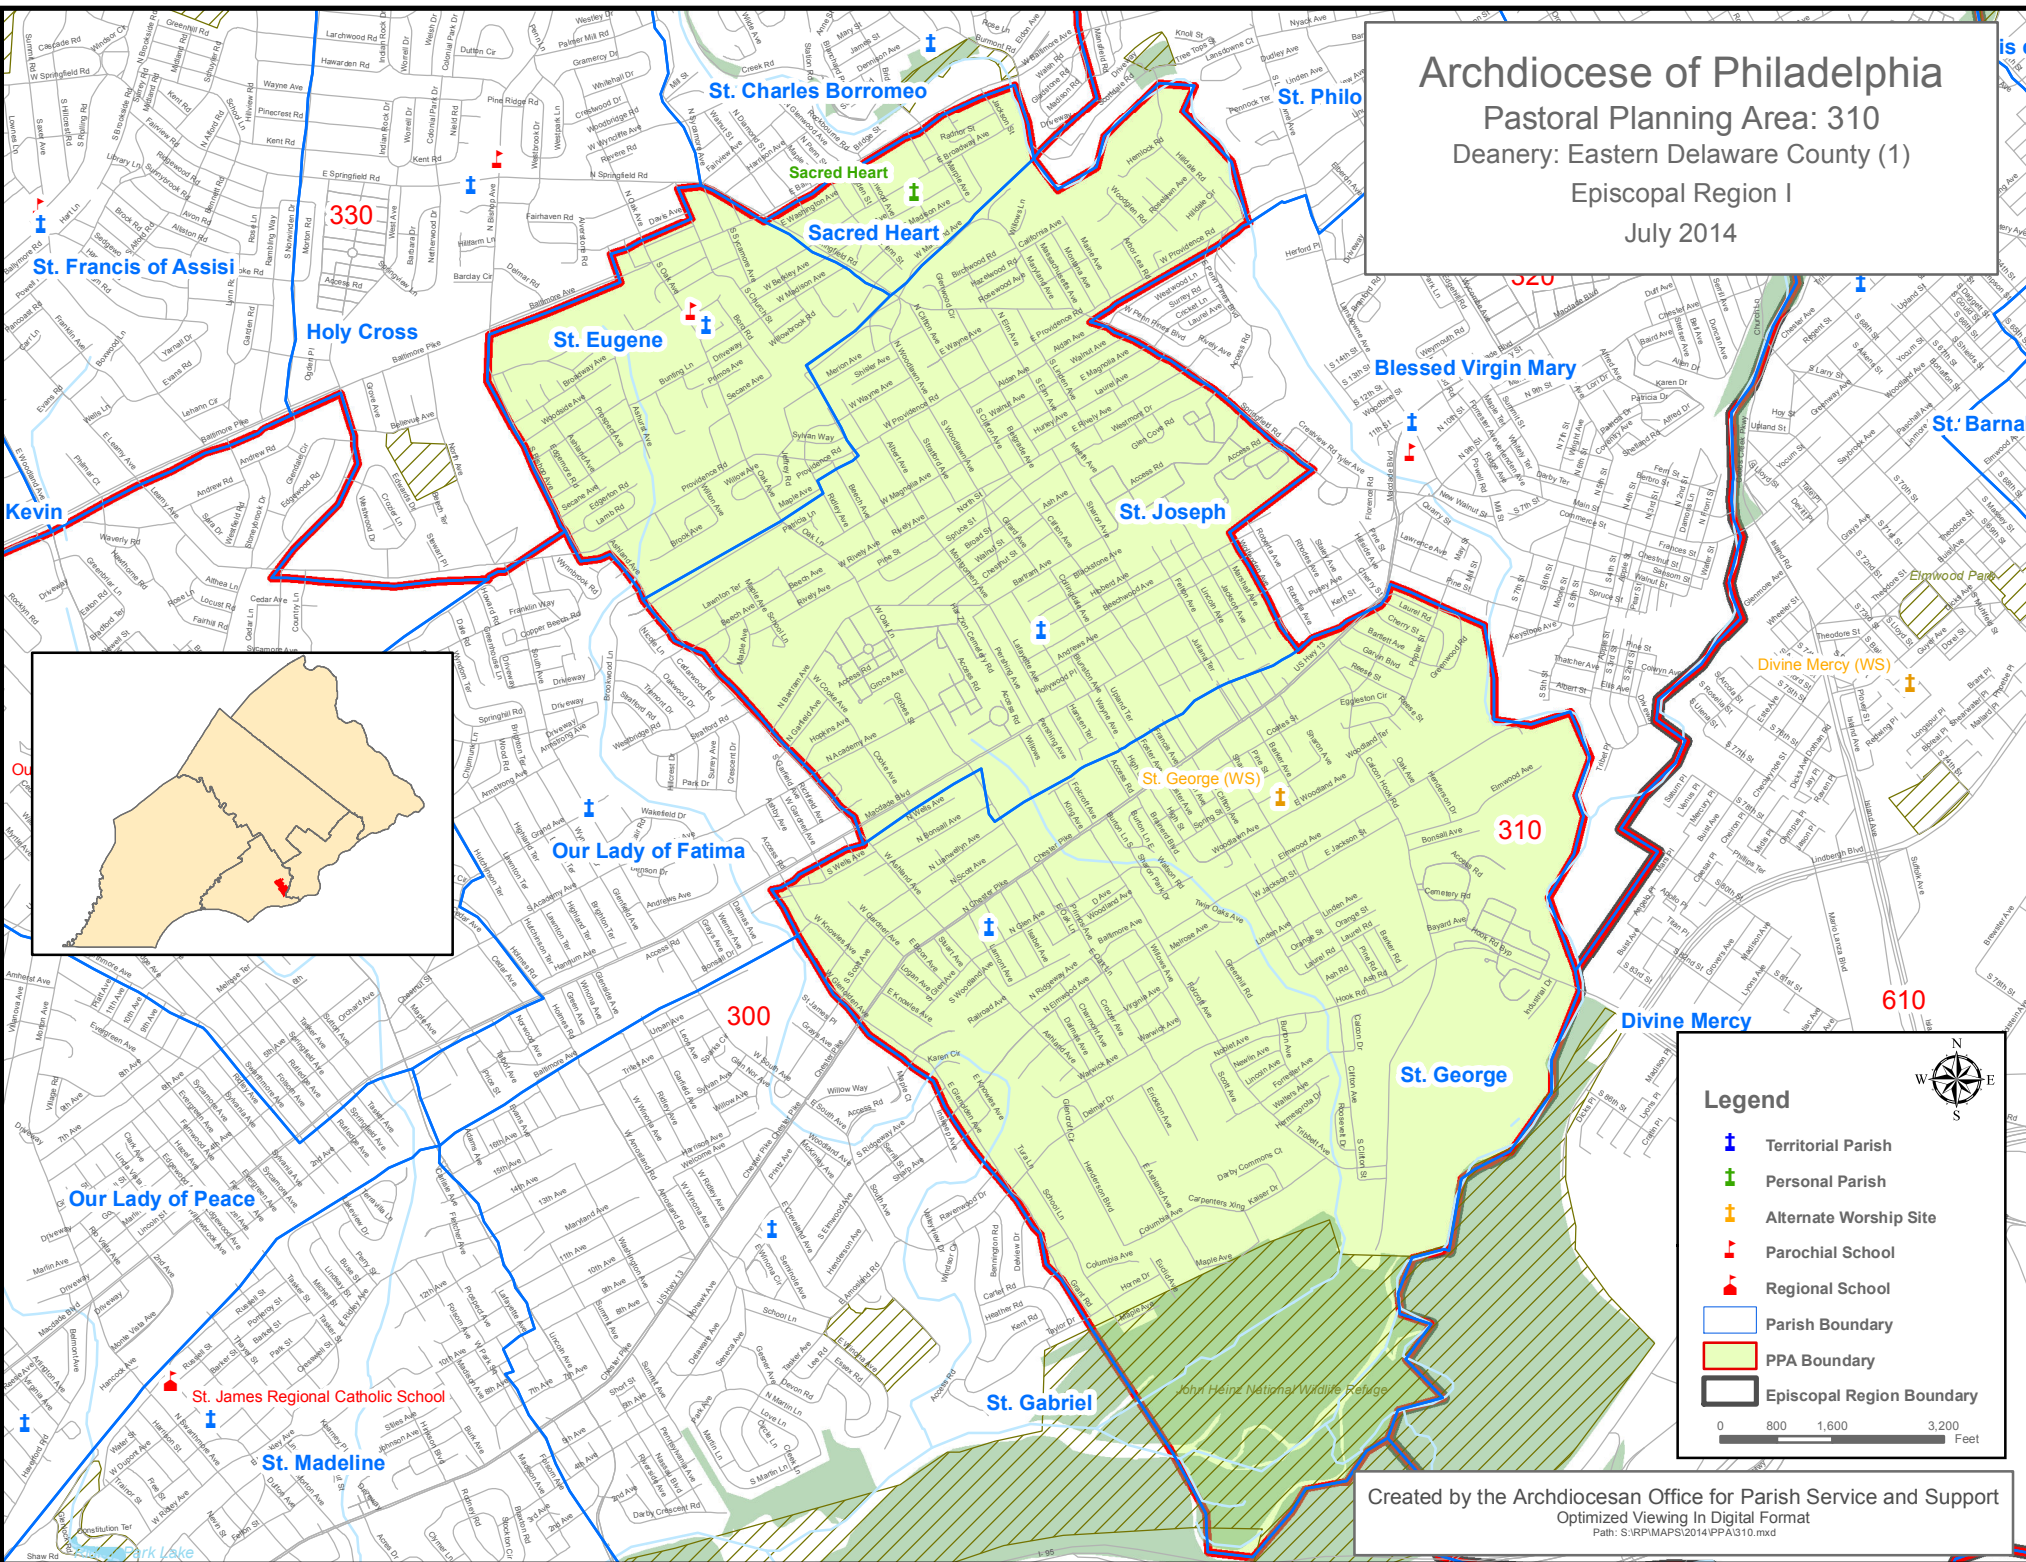

Archdiocese of Philadelphia

Pastoral Planning Area: 310

Deanery: Eastern Delaware County (1)

Episcopal Region I

July 2014

Legend

- Territorial Parish
- Personal Parish
- Alternate Worship Site
- Parochial School
- Regional School
- Parish Boundary
- PPA Boundary
- Episcopal Region Boundary

0 800 1,600 3,200 Feet

Created by the Archdiocesan Office for Parish Service and Support
Optimized Viewing In Digital Format

Path: S:\SRPMAPS\2014\PPA\310.mxd