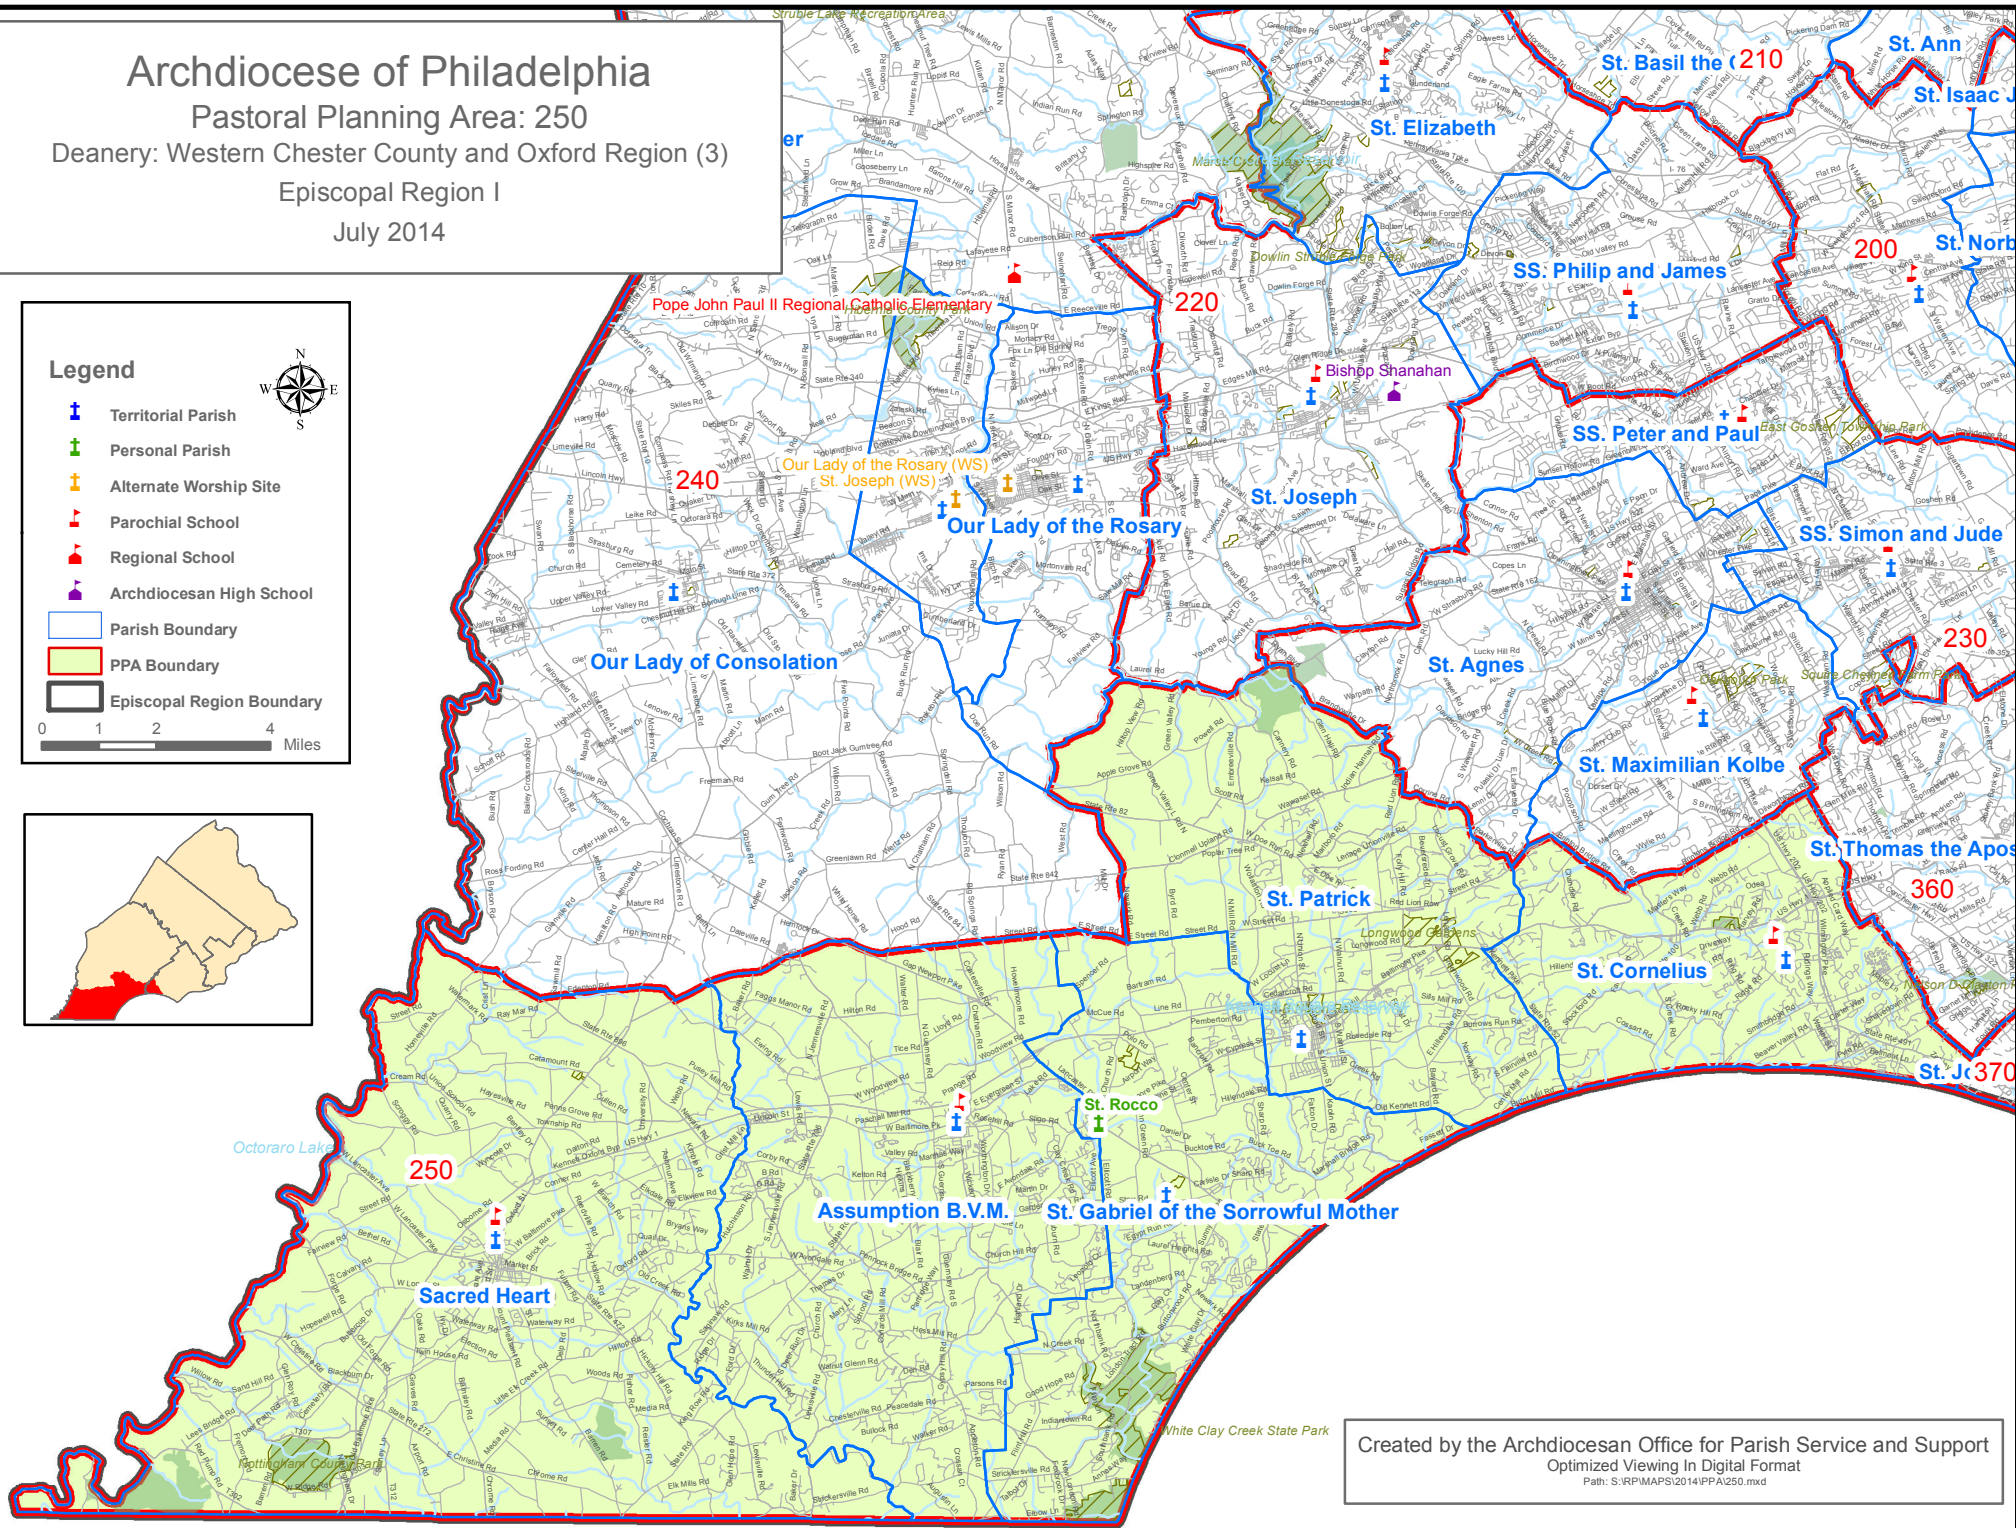

Archdiocese of Philadelphia

Pastoral Planning Area: 250

Deanery: Western Chester County and Oxford Region (3)

Episcopal Region I

July 2014

Legend

- Territorial Parish
- Personal Parish
- Alternate Worship Site
- Parochial School
- Regional School
- Archdiocesan High School
- Parish Boundary
- PPA Boundary
- Episcopal Region Boundary

0 1 2 4 Miles

Created by the Archdiocesan Office for Parish Service and Support
Optimized Viewing In Digital Format
Path: S:\RPMAPS\2014\PPA\250.mxd