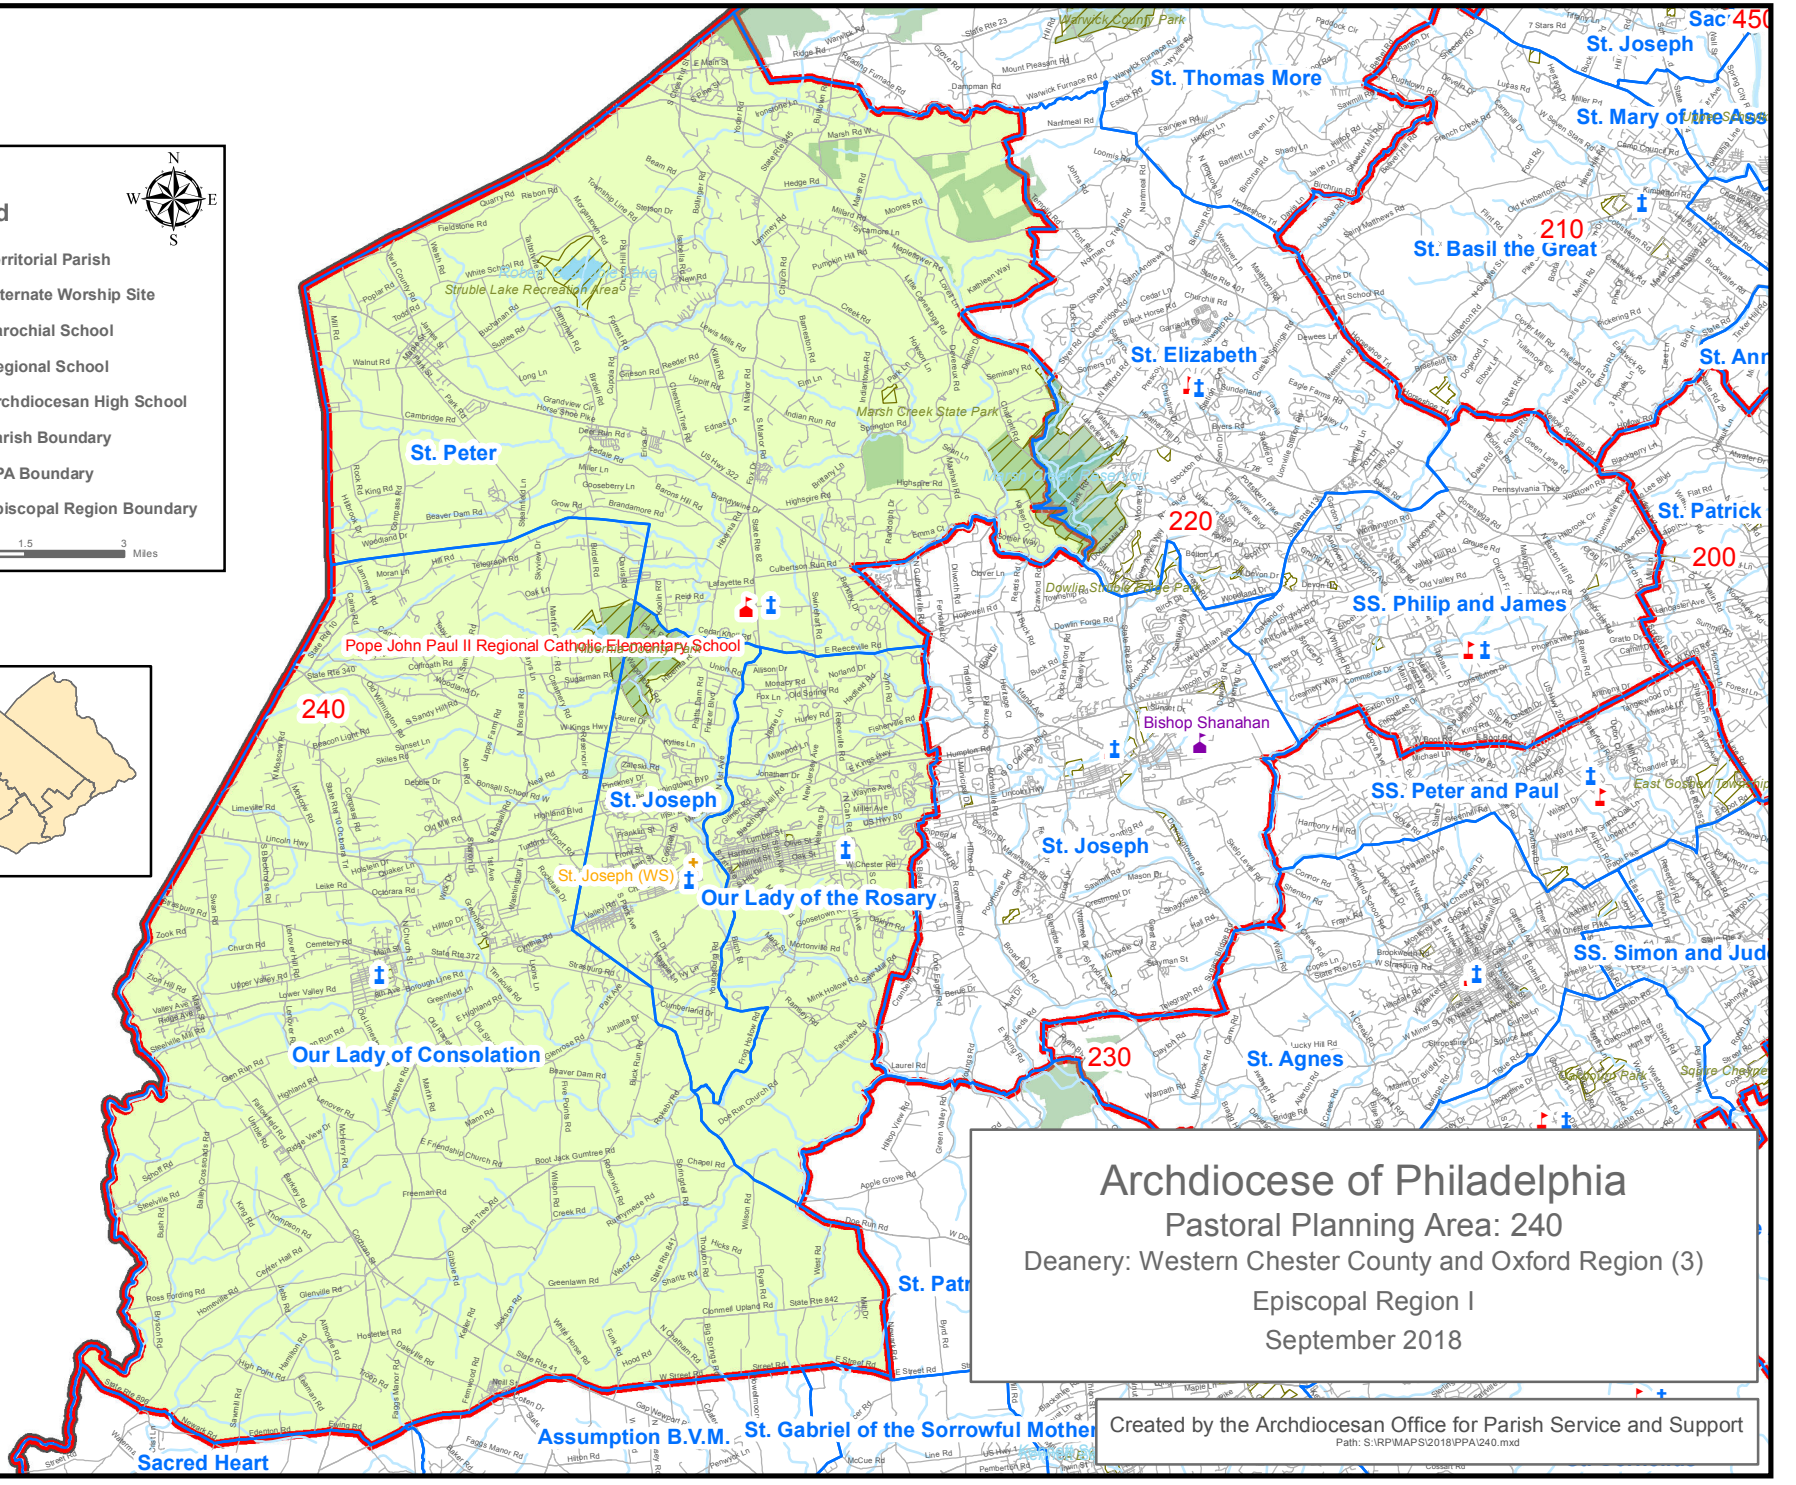

Legend

- Territorial Parish
- Alternate Worship Site
- Parochial School
- Regional School
- Archdiocesan High School
- Parish Boundary
- PPA Boundary
- Episcopal Region Boundary

0 0.75 1.5 3 Miles

Archdiocese of Philadelphia
 Pastoral Planning Area: 240
 Deanery: Western Chester County and Oxford Region (3)
 Episcopal Region I
 September 2018