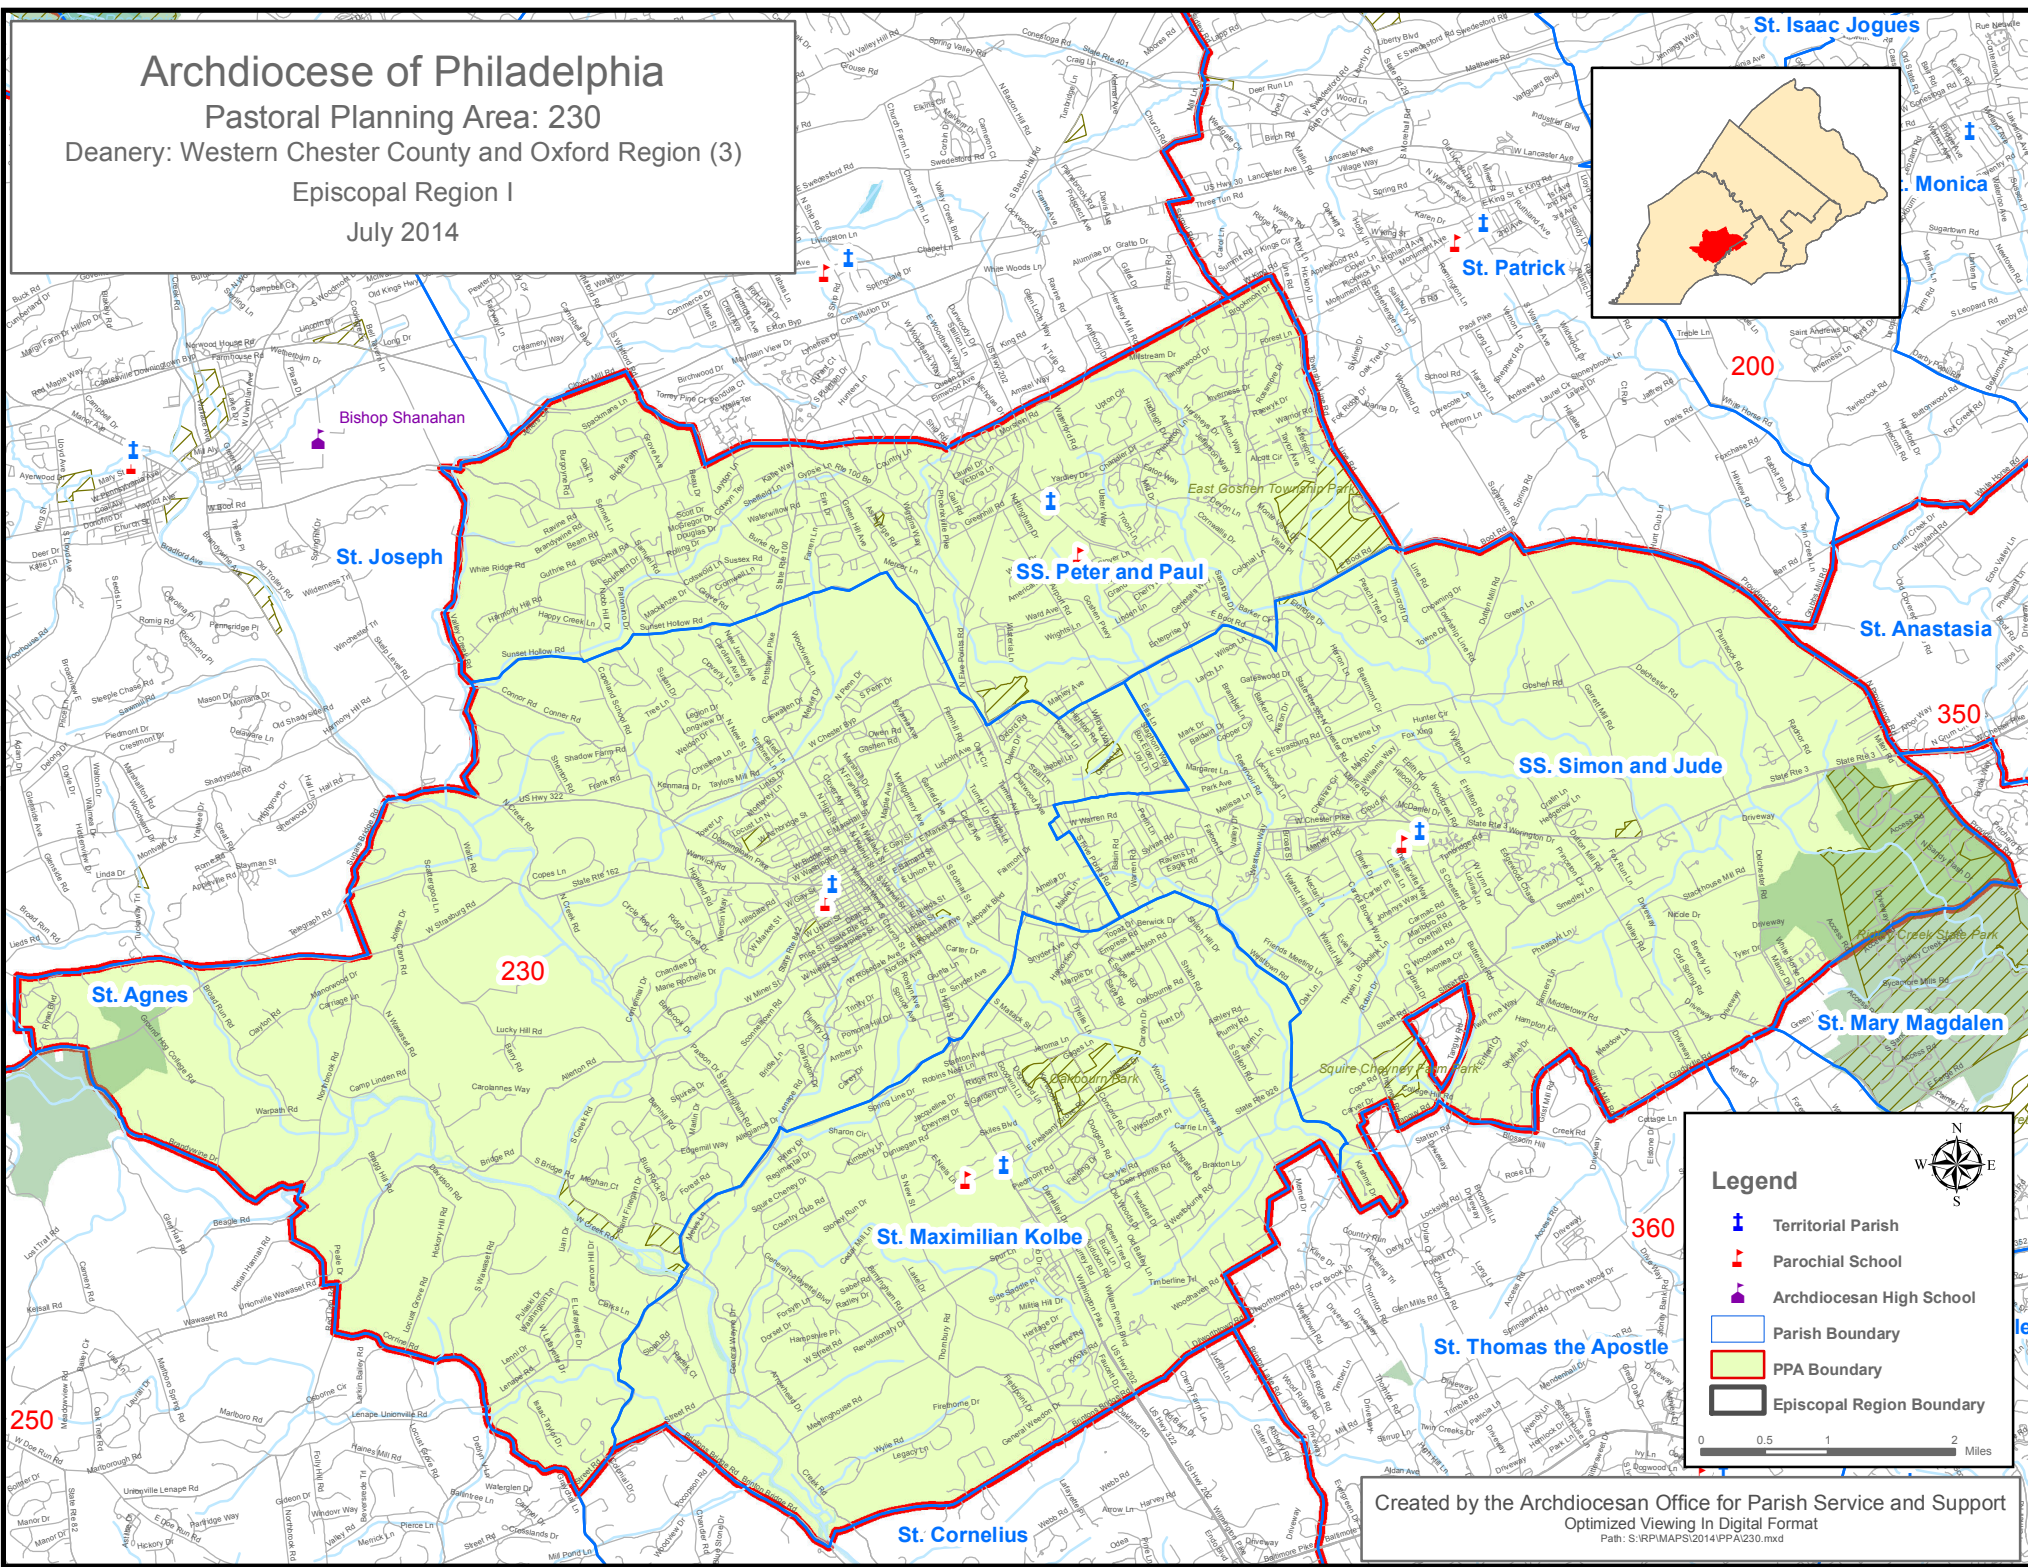

# Archdiocese of Philadelphia

Pastoral Planning Area: 230

Deanery: Western Chester County and Oxford Region (3)

Episcopal Region I

July 2014

**Legend**

- Territorial Parish
- Parochial School
- Archdiocesan High School
- Parish Boundary
- PPA Boundary
- Episcopal Region Boundary

0 0.5 1 2 Miles