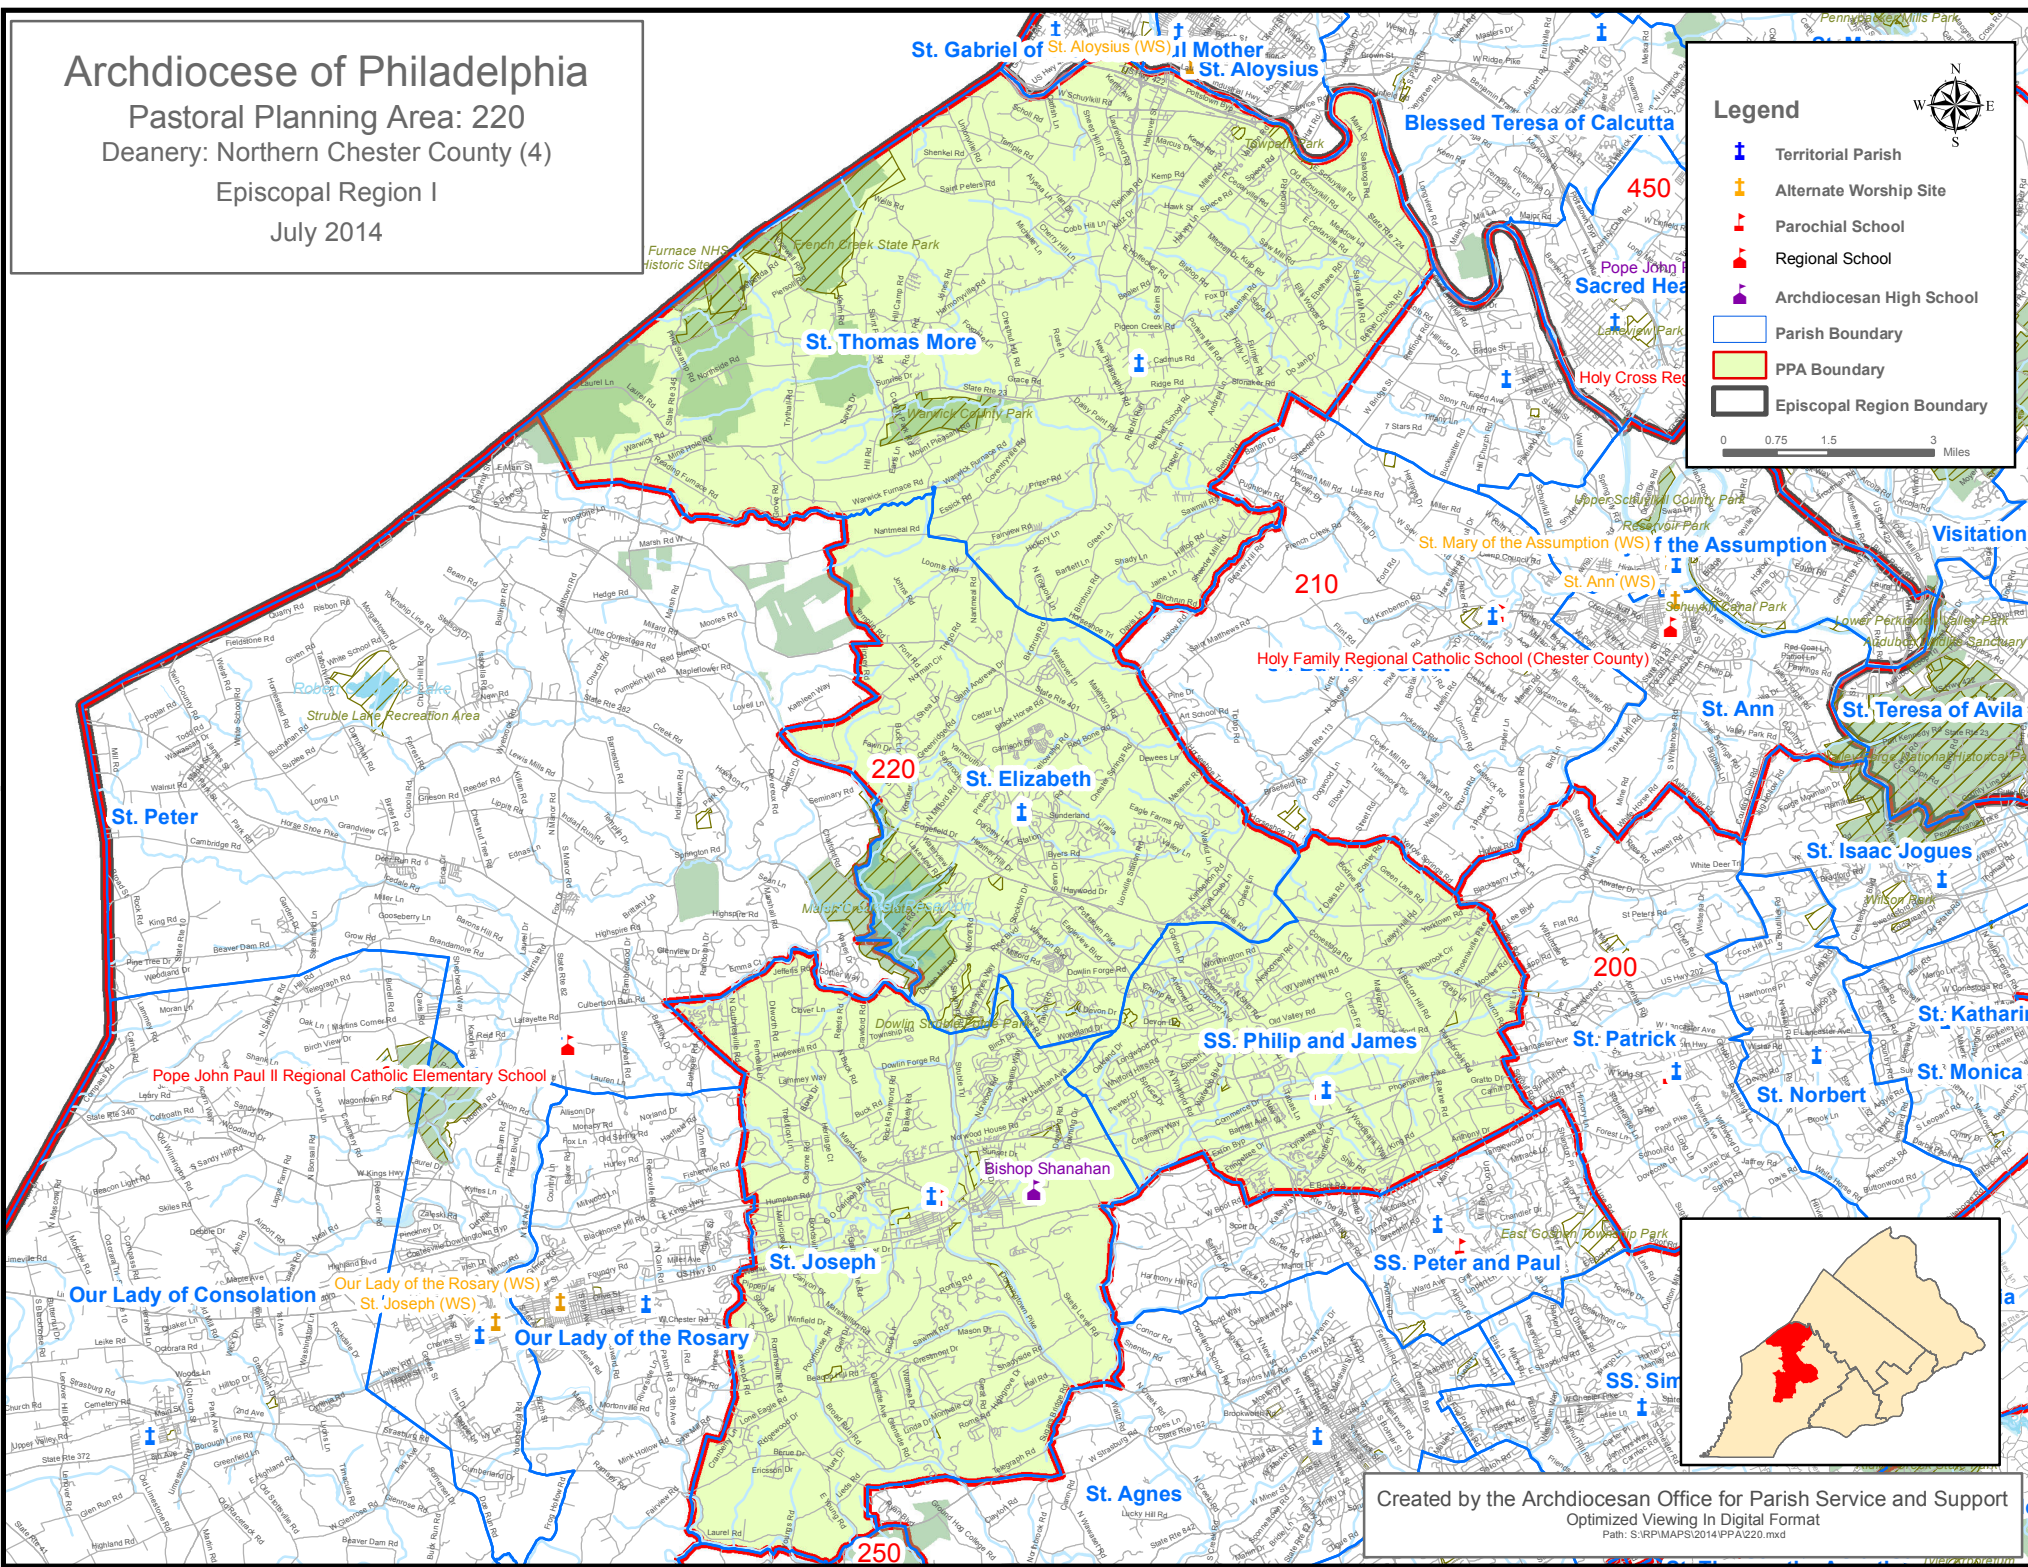

Archdiocese of Philadelphia  
Pastoral Planning Area: 220  
Deanery: Northern Chester County (4)  
Episcopal Region I  
July 2014

**Legend**

- ‡ Territorial Parish
- ‡ Alternate Worship Site
- 🏫 Parochial School
- 🏫 Regional School
- 🎓 Archdiocesan High School
- ▭ Parish Boundary
- ▭ PPA Boundary
- ▭ Episcopal Region Boundary

0 0.75 1.5 3 Miles