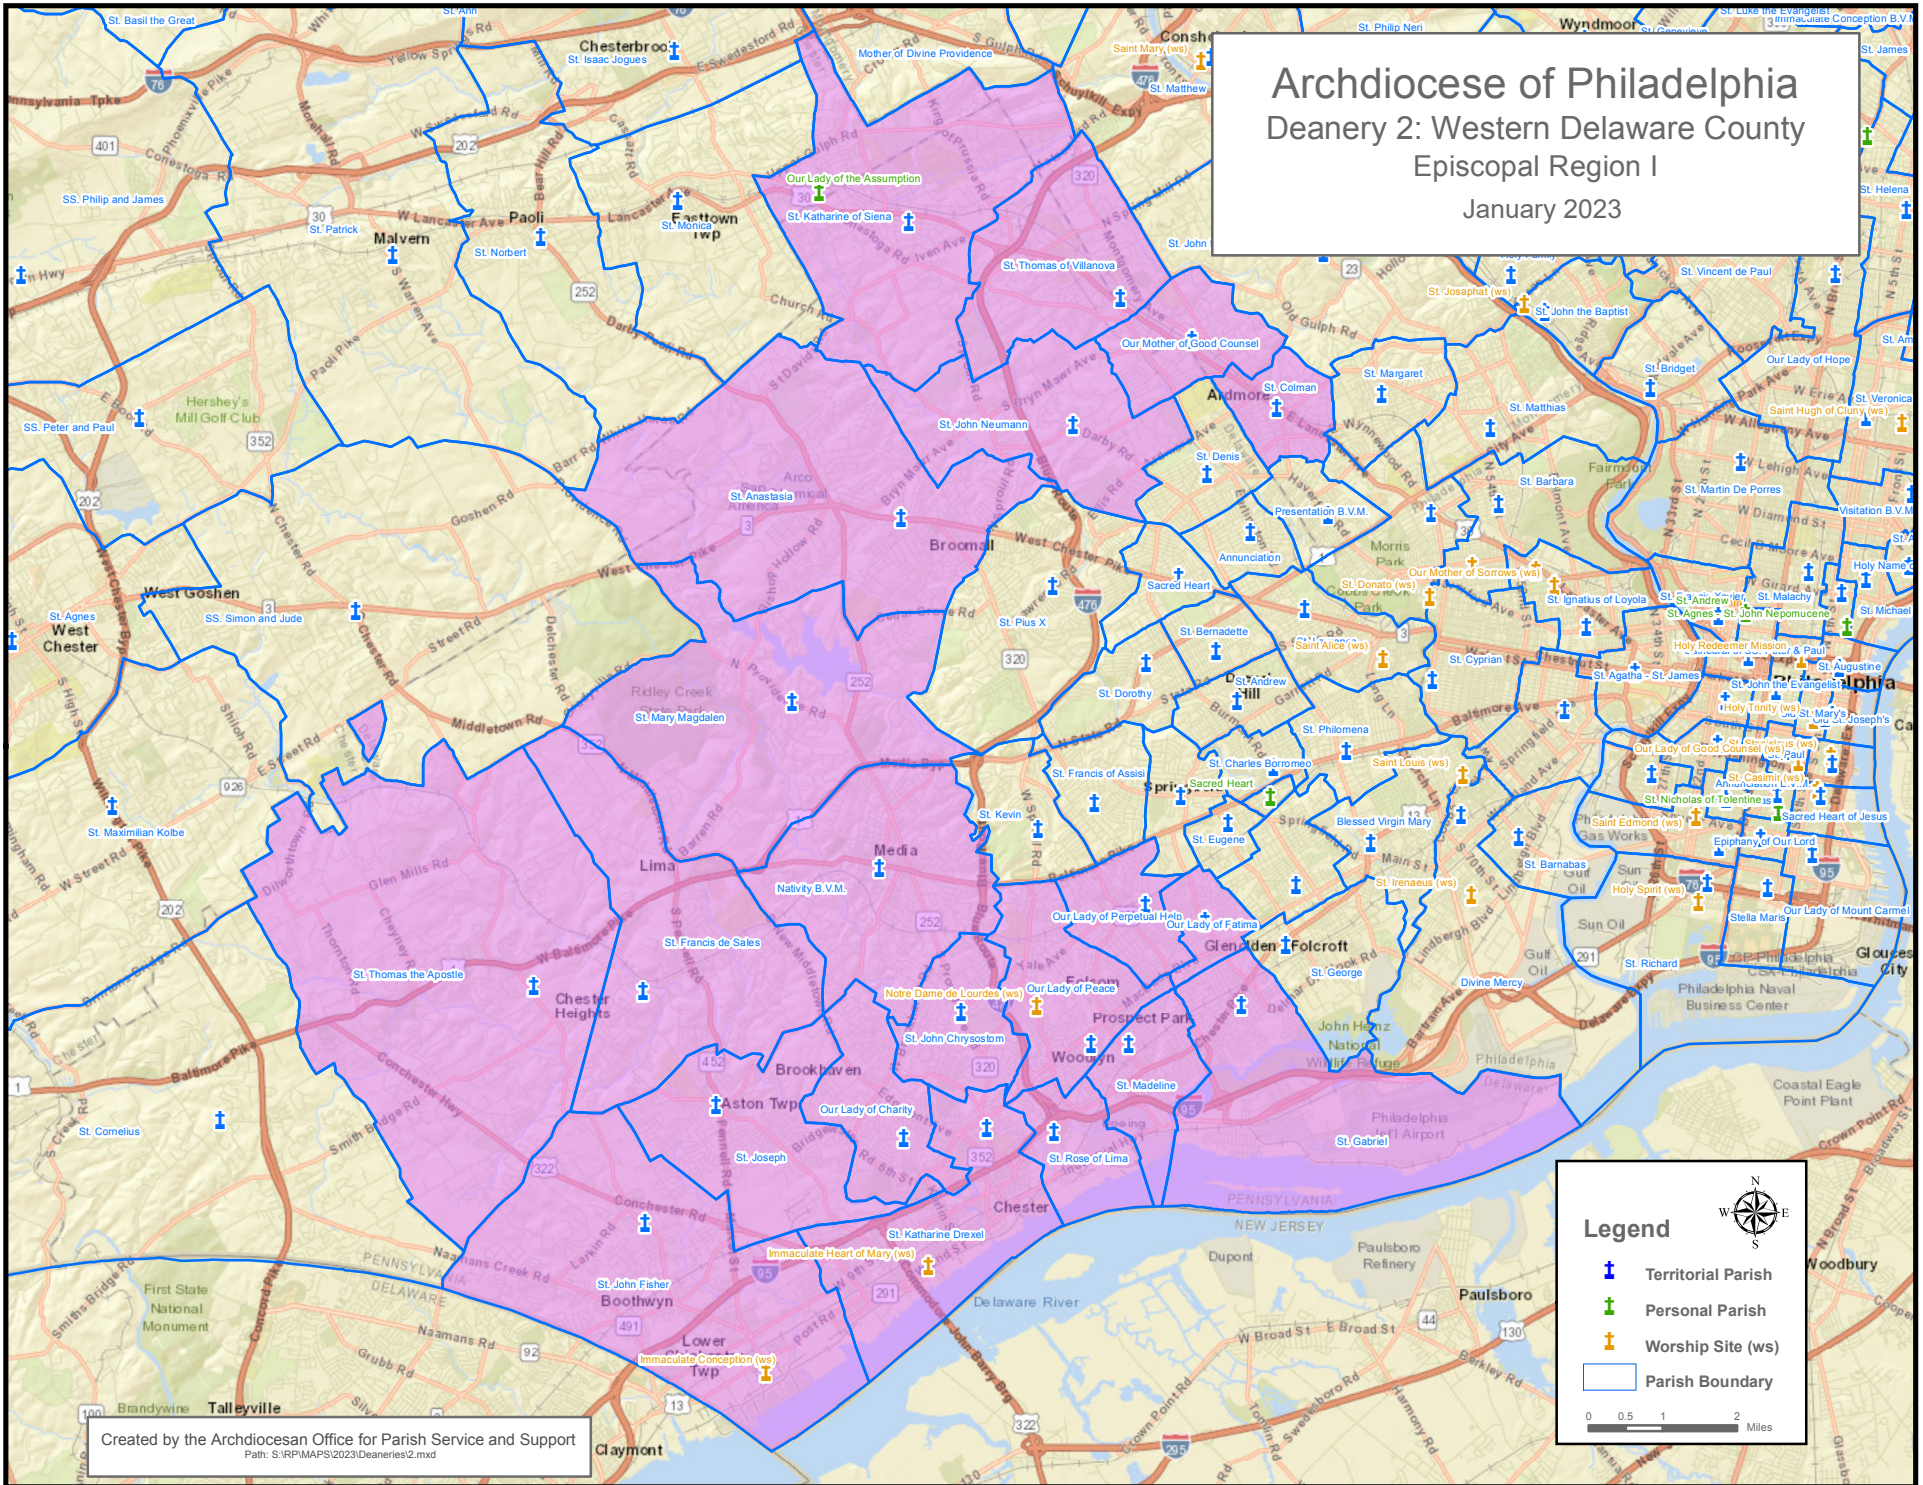

Archdiocese of Philadelphia

Deanery 2: Western Delaware County

Episcopal Region I

January 2023

Legend

- Territorial Parish
- Personal Parish
- Worship Site (ws)
- Parish Boundary

0 0.5 1 2 Miles

Created by the Archdiocesan Office for Parish Service and Support
 Path: S:\RP\MAPS\2023\Deaneries\2.mxd