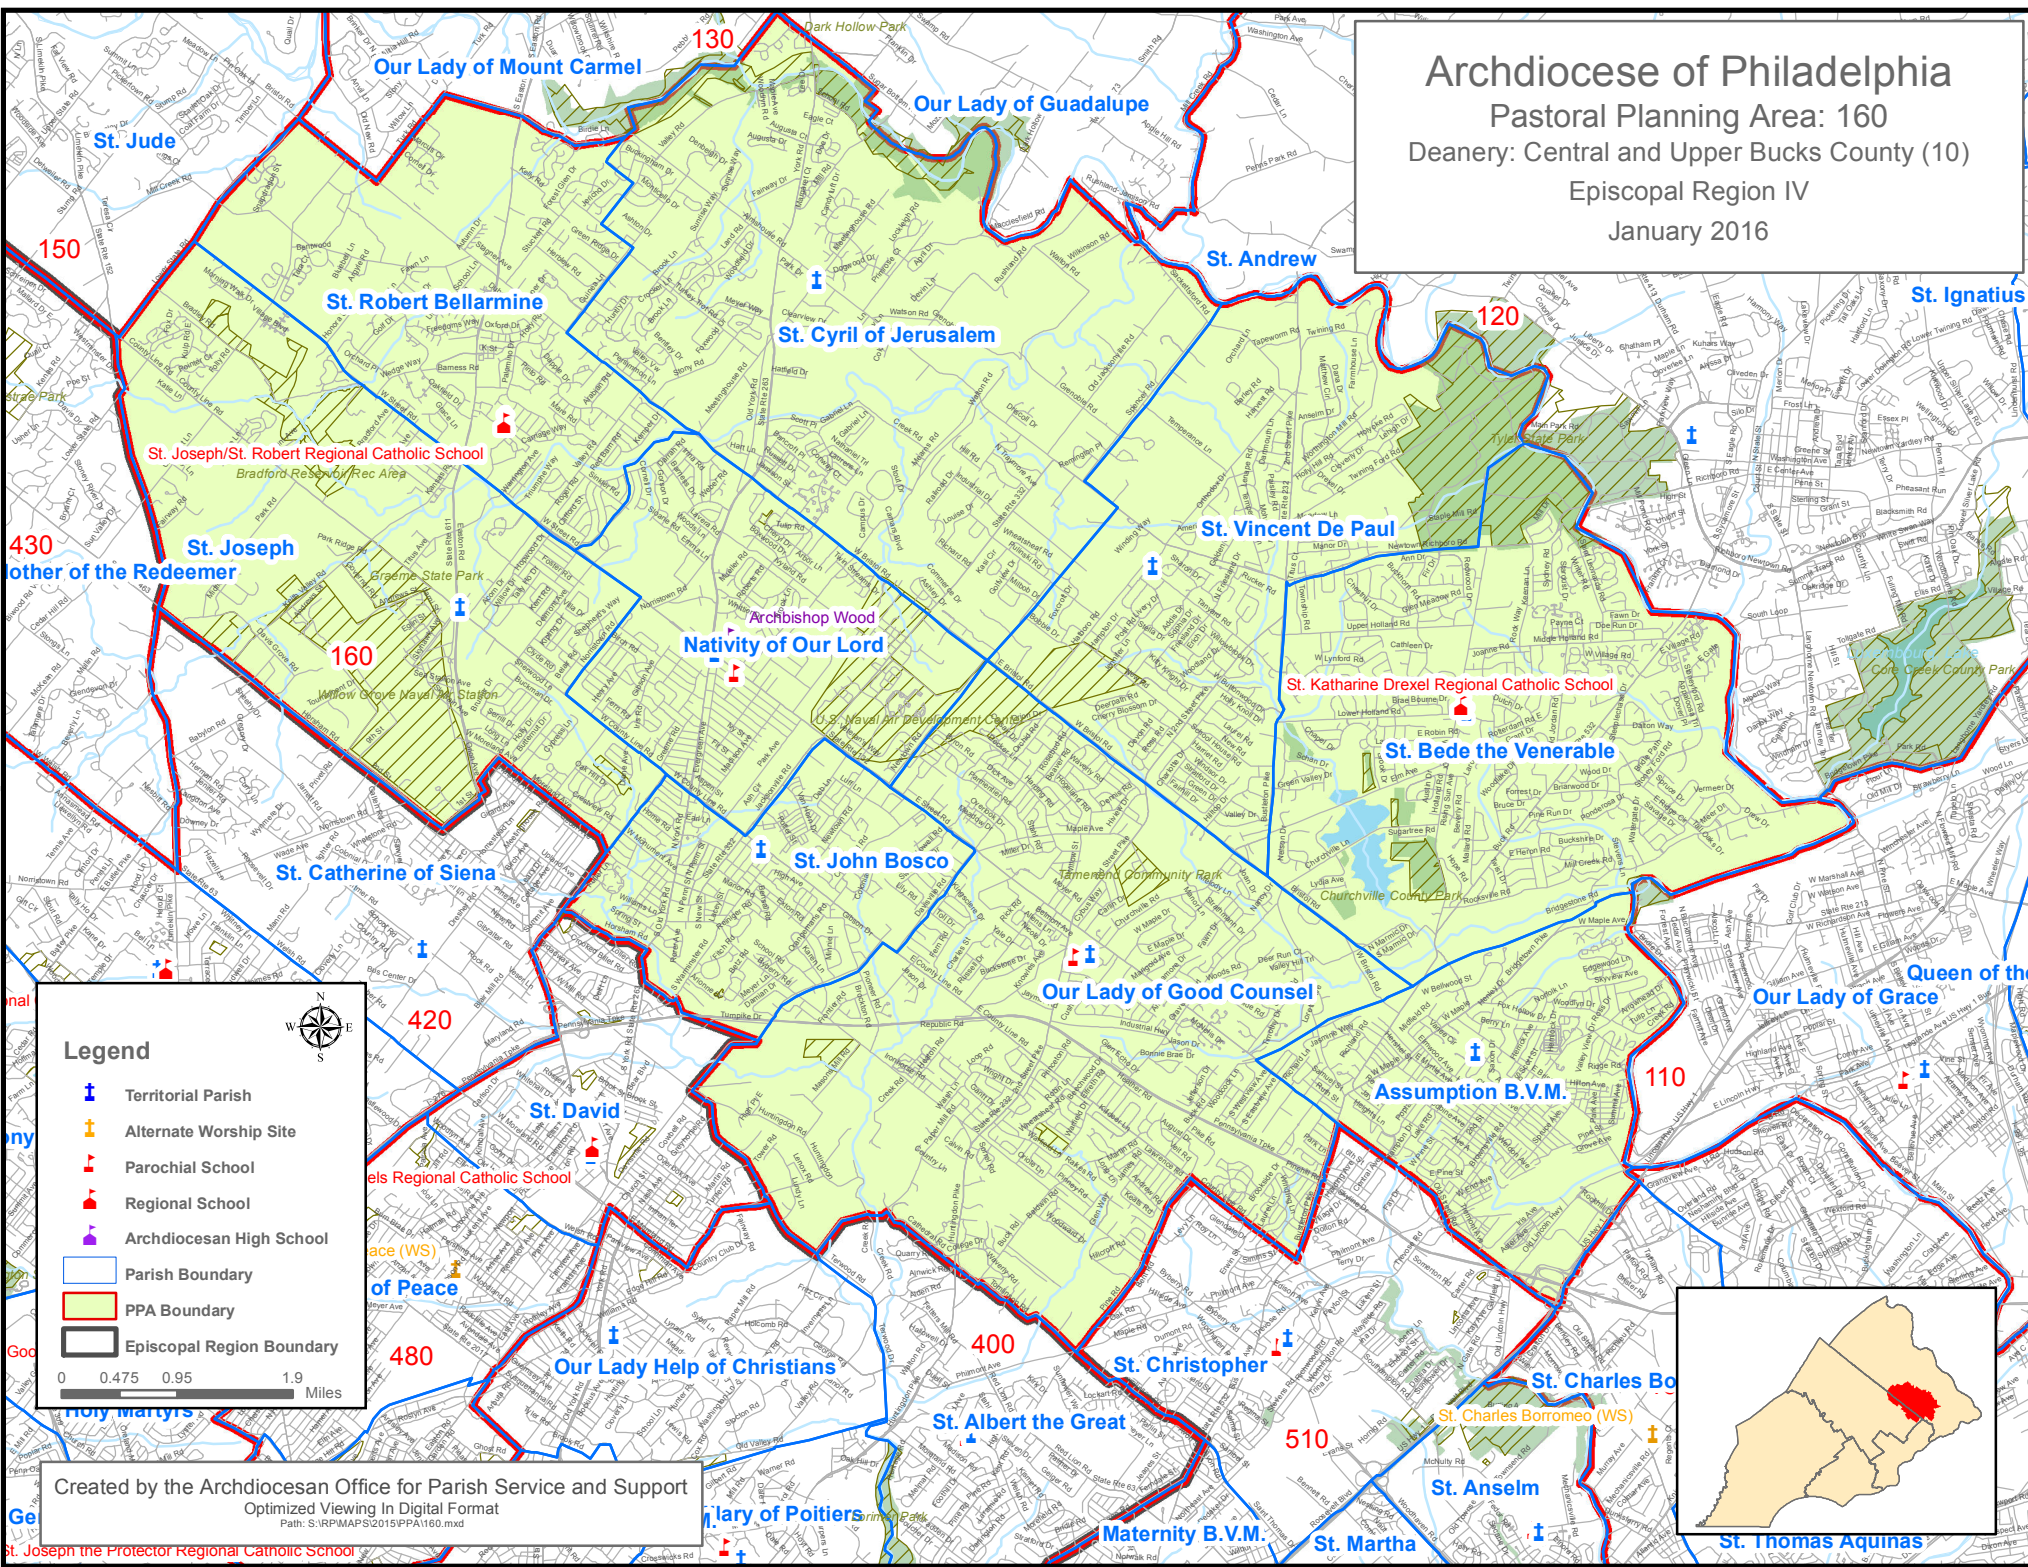

# Archdiocese of Philadelphia

Pastoral Planning Area: 160  
 Deanery: Central and Upper Bucks County (10)  
 Episcopal Region IV  
 January 2016

**Legend**

- Territorial Parish
- Alternate Worship Site
- Parochial School
- Regional School
- Archdiocesan High School
- Parish Boundary
- PPA Boundary
- Episcopal Region Boundary

0 0.475 0.95 1.9 Miles

Created by the Archdiocesan Office for Parish Service and Support  
 Optimized Viewing In Digital Format  
 Path: S:\RPMAPS\2015\PPA160.mxd