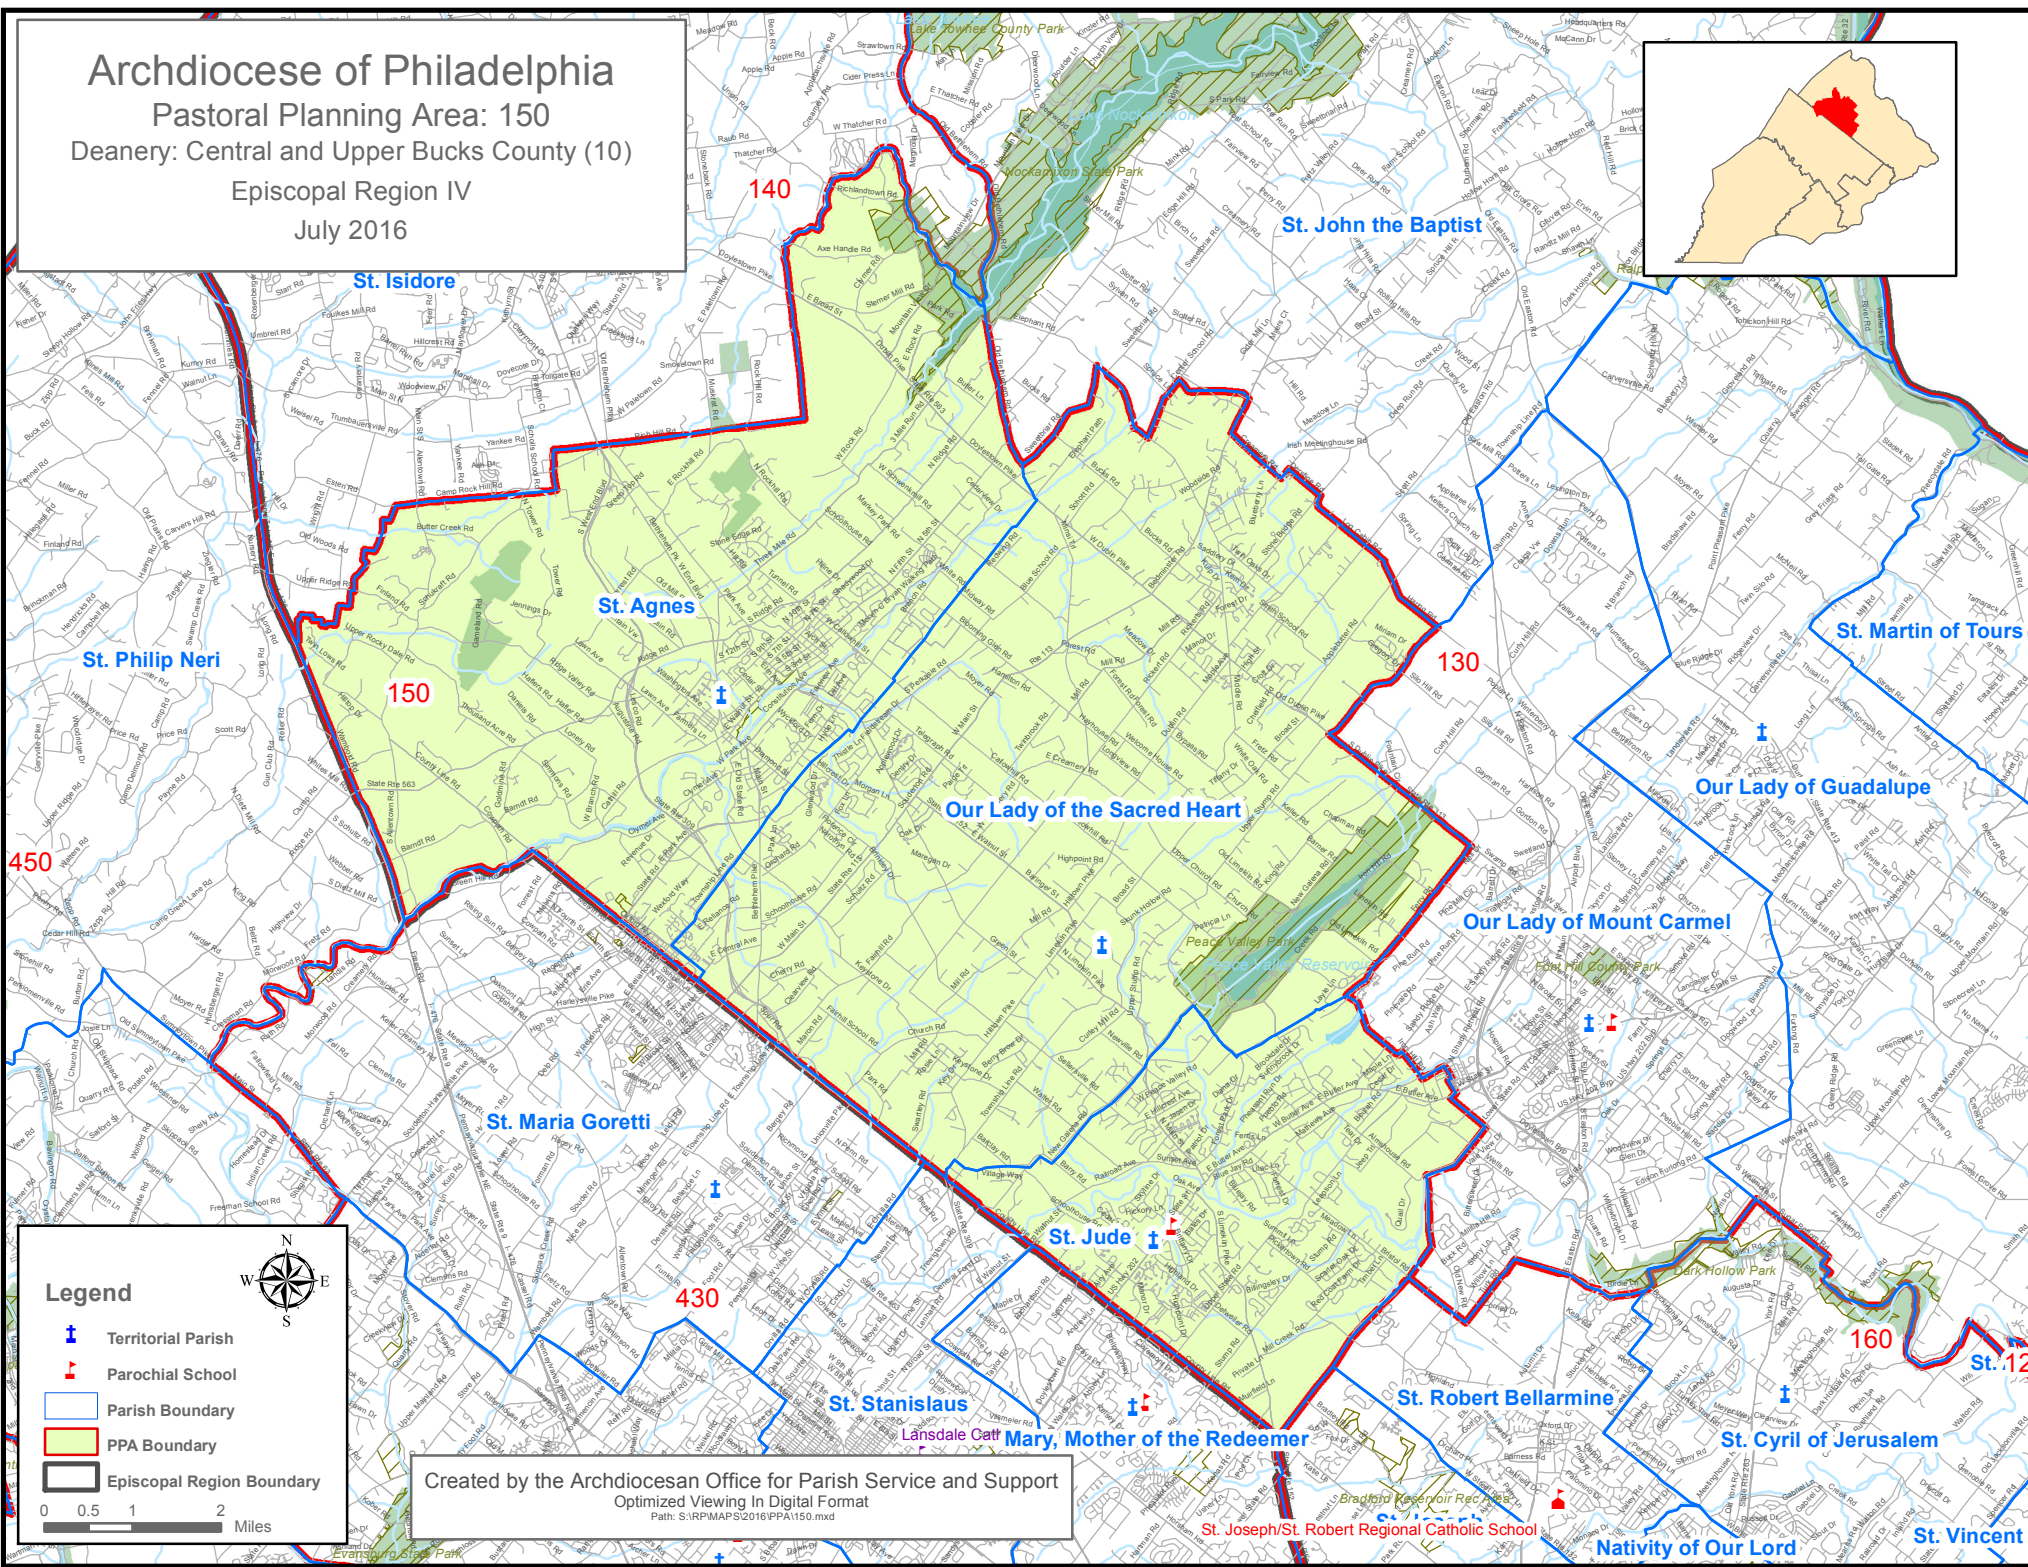

# Archdiocese of Philadelphia

Pastoral Planning Area: 150

Deanery: Central and Upper Bucks County (10)

Episcopal Region IV

July 2016

**Legend**

- Territorial Parish
- Parochial School
- Parish Boundary
- PPA Boundary
- Episcopal Region Boundary

0 0.5 1 2 Miles

Created by the Archdiocesan Office for Parish Service and Support  
Optimized Viewing In Digital Format  
Path: S:\IRP\MAPS\2016\PPA150.mxd

St. Joseph/St. Robert Regional Catholic School