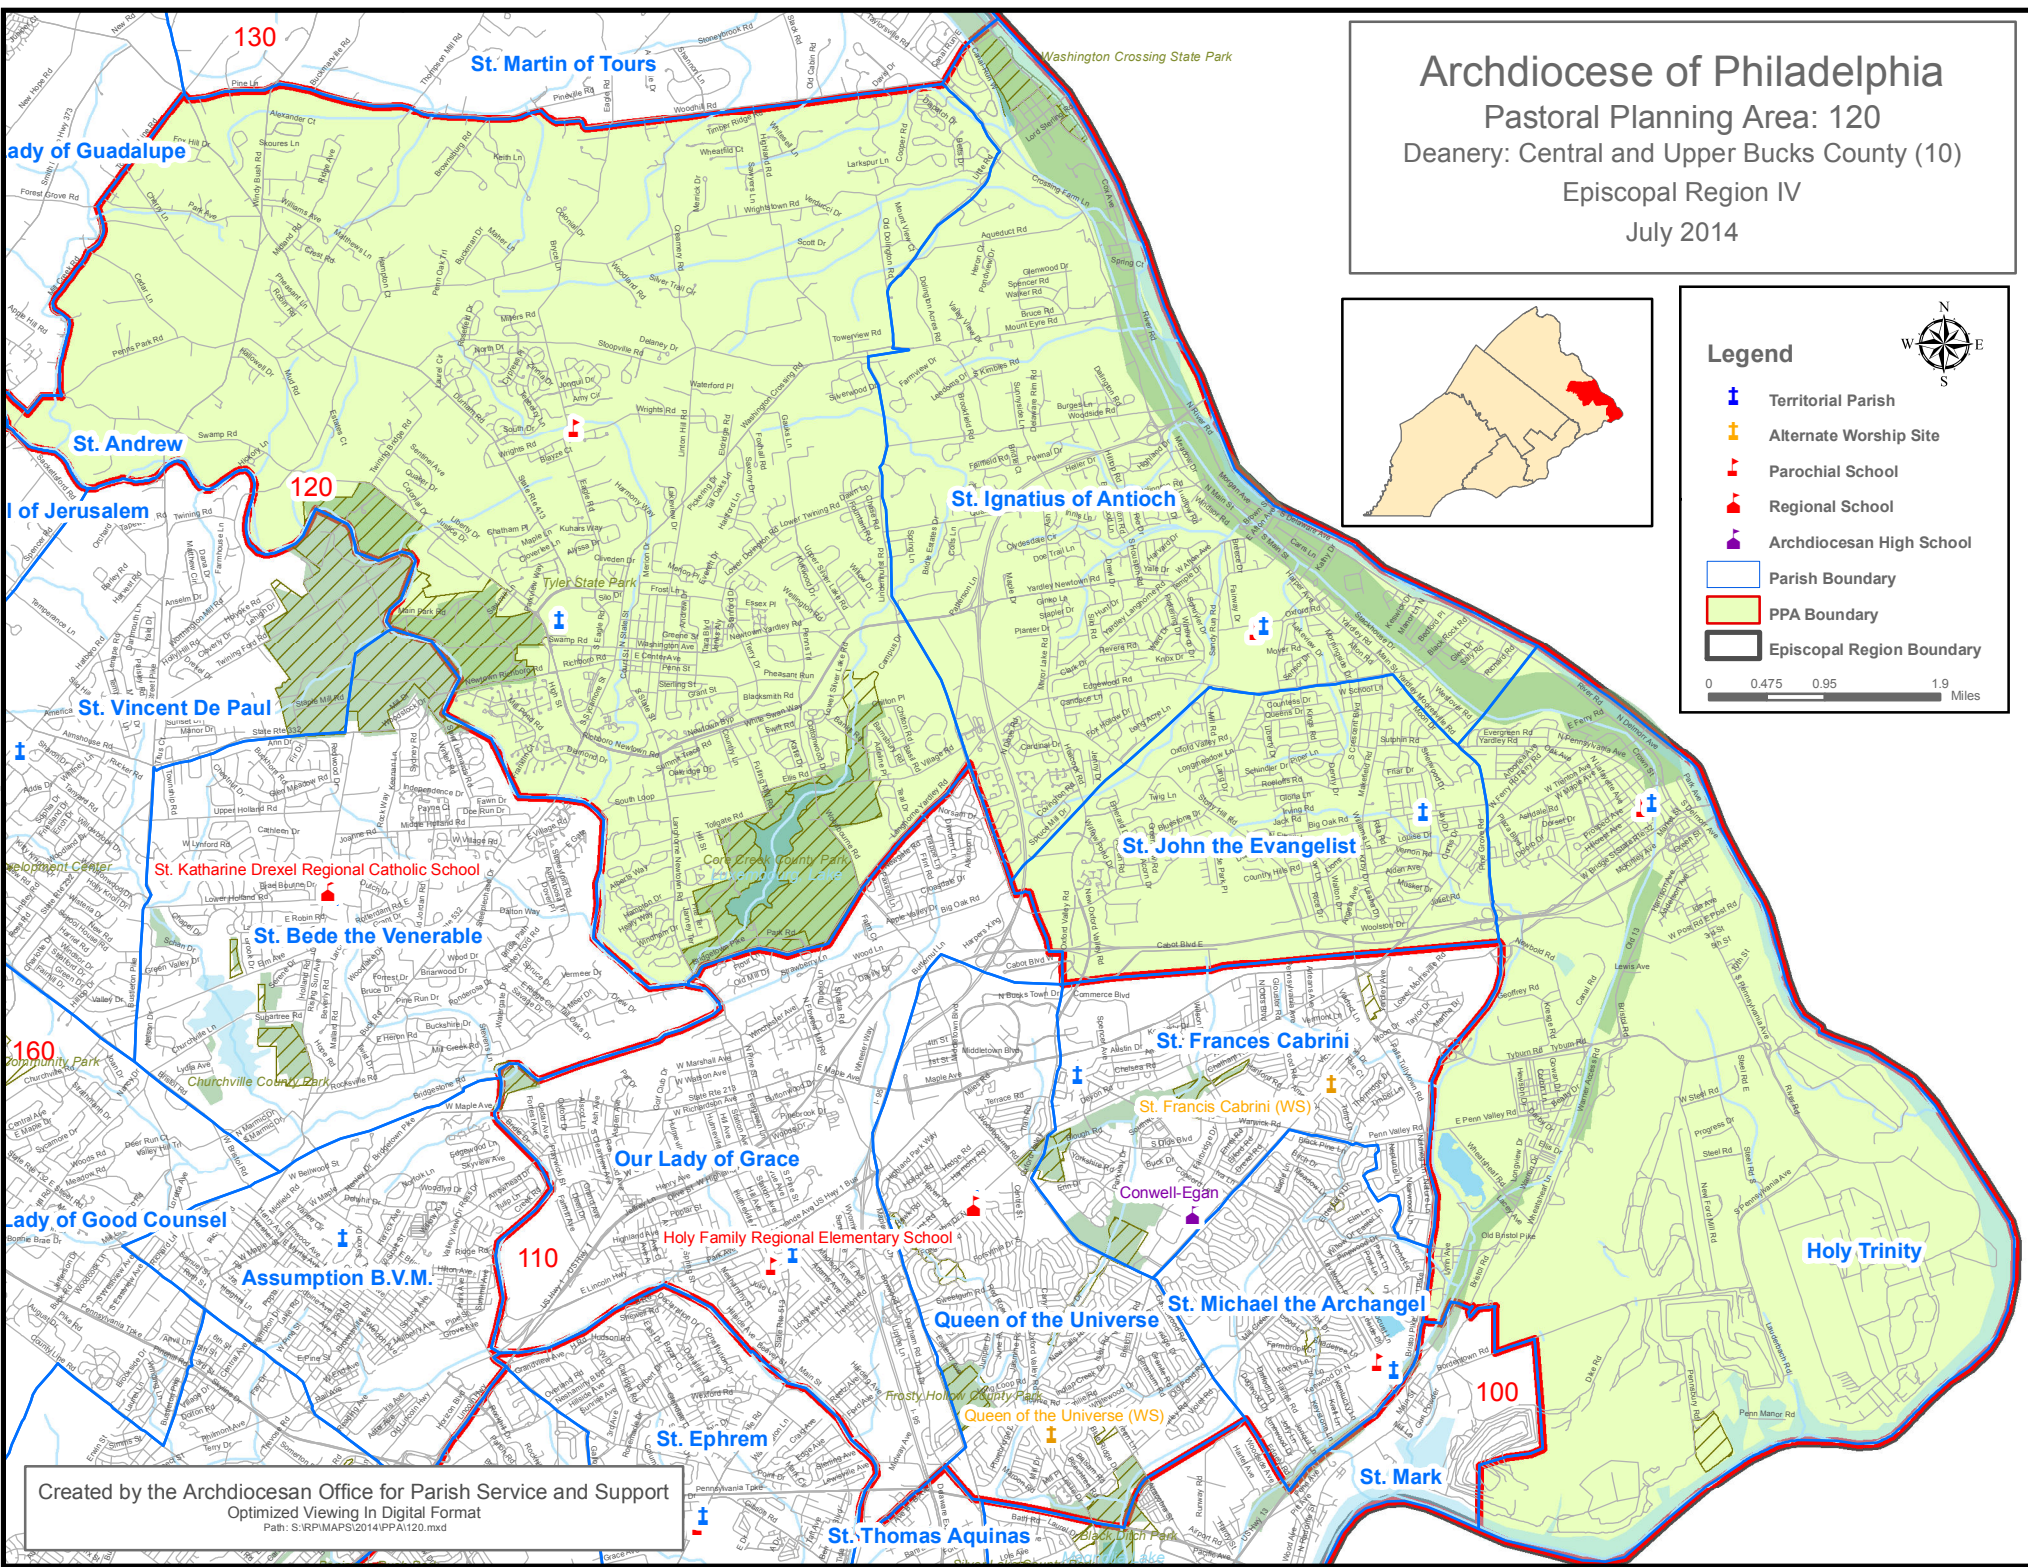

Archdiocese of Philadelphia

Pastoral Planning Area: 120
 Deanery: Central and Upper Bucks County (10)
 Episcopal Region IV
 July 2014

Legend

-  Territorial Parish
-  Alternate Worship Site
-  Parochial School
-  Regional School
-  Archdiocesan High School
-  Parish Boundary
-  PPA Boundary
-  Episcopal Region Boundary

0 0.475 0.95 1.9 Miles

Created by the Archdiocesan Office for Parish Service and Support
 Optimized Viewing In Digital Format
 Path: S:\RPM\MAPS\2014\PPA\120.mxd